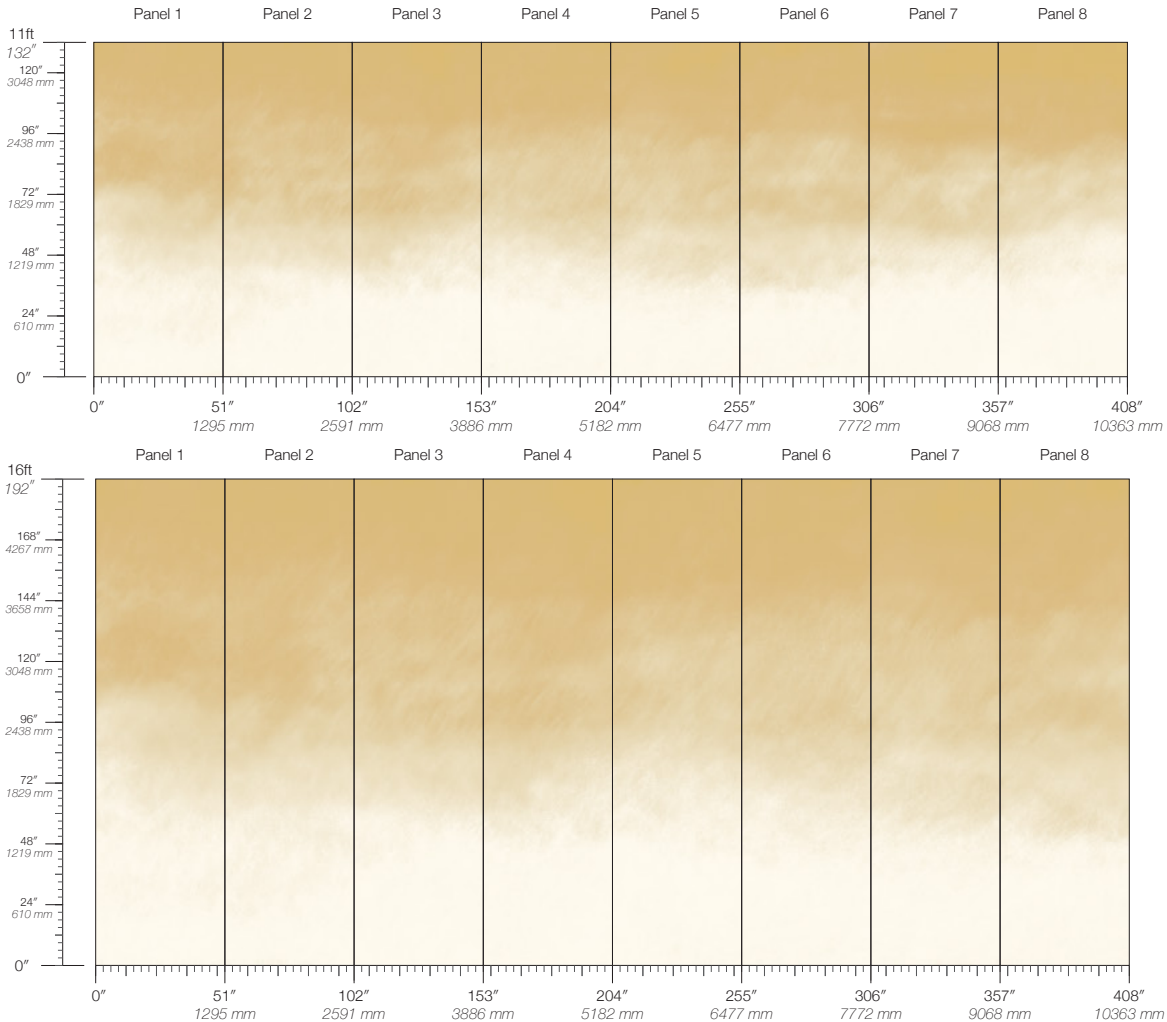

Colorwash Arise

Suitable for residential and commercial projects

COLOR

Arise

ITEM

4611

CONTENT

Type II PVC-Free

PANEL WIDTH

51" / 1295 mm trimmed

PANEL HEIGHT

132" / 3353 mm standard
192" / 4877 mm extended

REPEAT

Non-repeating

STOCK

Made to order

LEAD TIME

4 weeks to print

MINIMUM

1 panel

PRICE

Available upon request

ORIGIN

USA

DETAILS

Custom options available

ENVIRONMENTAL

Recycled Content
Phthalate Free
Low VOC
HPD Available

SPECS

Polyester/Natural Fiber face
Fabric backing
14 oz per linear yard
435.2 g per linear meter
Dappled surface texture

TESTING

(US) ASTM E84 Adhered Class A
(CN) CAN/ULC-S102.2 Class A
CCC-W-408D Type II
W-101 Type II Class A
ASTM E96 Procedure B - 66 Perms

MAINTENANCE

Water-based cleanser

CONTACT

sales@calicowallpaper.com
+1 718 243 1705
57 Lispenard Street
New York, NY 10013 USA

DISCLAIMER

Refer to our website to see the full mural artwork. Reference the physical sample for color and texture. Panel maps represent mural artwork only.