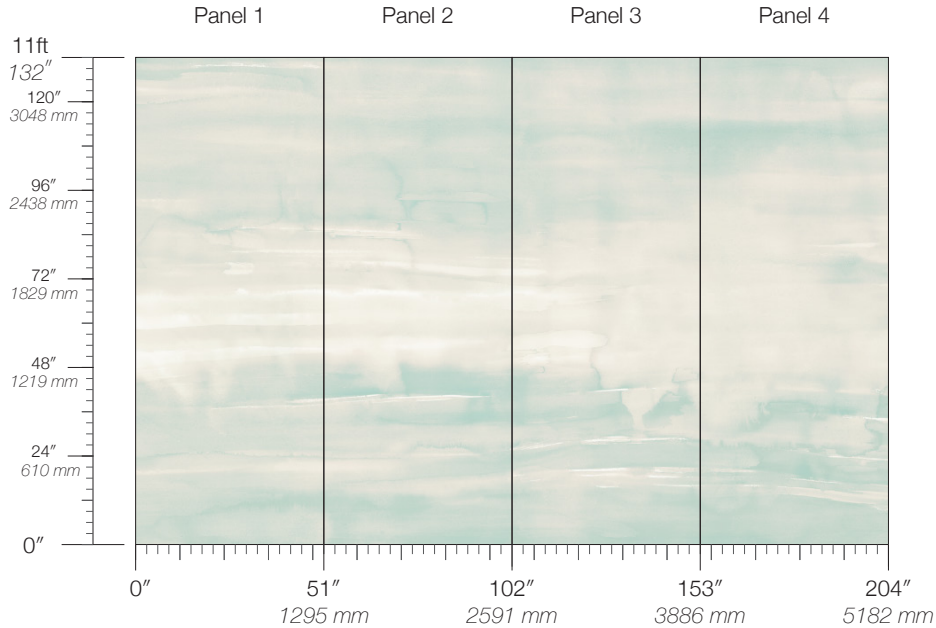

# CIRRUS

Tear Sheet

Cirrus explores the elements  
of water, earth and atmosphere.

DELTA

DUNE

HORIZON

INLET

VAPOR

# Cirrus Vapor

Suitable for residential and commercial projects

**COLOR**  
Vapor

**ITEM**  
1905

**CONTENT**  
Type II Vinyl

**PANEL WIDTH**  
51" / 1295 mm trimmed

**PANEL HEIGHT**  
132" / 3353 mm standard

**REPEAT**  
Non-repeating

**STOCK**  
Made to order

**LEAD TIME**  
4 weeks to print

**MINIMUM**  
1 panel

**PRICE**  
Available upon request

**ORIGIN**  
USA

**DETAILS**  
Custom options available

**ENVIRONMENTAL**  
Low VOC  
Cadmium & Lead Free  
Formulation