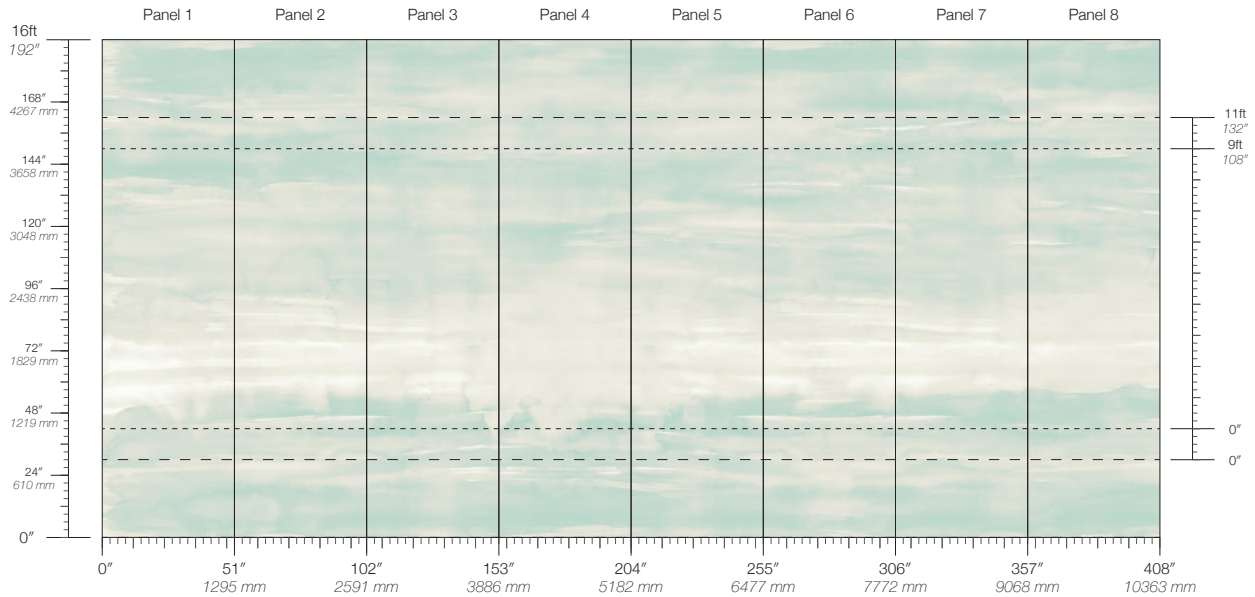

Cirrus Vapor

Suitable for residential and commercial projects

COLOR

Vapor

STOCK

Made to order

MAINTENANCE

Water-based cleanser

TESTING

ASTM E84 Adhered Class A
CAN/ULC-S102

ITEM

1905

LEAD TIME

4 weeks to print

ENVIRONMENTAL

EPD & HPD Available
Low VOC

EN 15102 Class B, s2
CDPH CA Section 01350

CONTENT

Type II Vinyl

MINIMUM

1 panel

Contributes to LEED v4
11% Recycled Content

DISCLAIMER

Refer to our website to see the full mural artwork. Reference the physical sample for color and texture. Panel maps represent mural artwork only.

PANEL WIDTH

51" / 1295 mm trimmed

PRICE

Available upon request

SECS

Commercial Vinyl Face
Non-Woven Backing
13.33 oz/yd²
452 g/m²
Fibrous Reflective Metallic
Surface Texture

PANEL HEIGHT

108" / 2743 mm base
132" / 3353 mm standard
192" / 4877 mm extended

ORIGIN

USA

DETAILS

Custom options available

REPEAT

Non-repeating