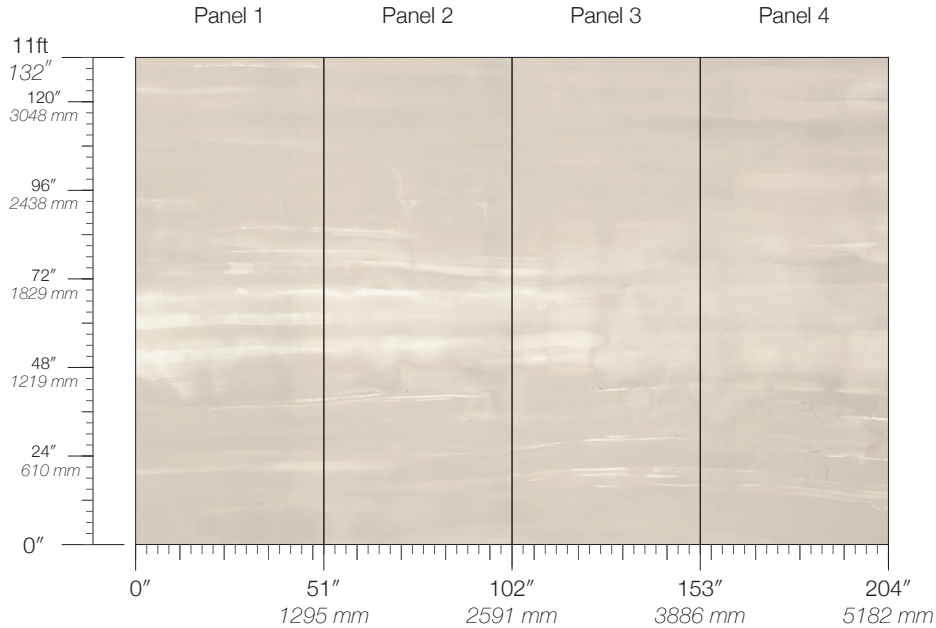

Cirrus Horizon

Suitable for residential and commercial projects

COLOR
Horizon

ITEM
1903

CONTENT
Type II Vinyl

PANEL WIDTH
51" / 1295 mm trimmed

PANEL HEIGHT
132" / 3353 mm standard

REPEAT
Non-repeating

STOCK
Made to order

LEAD TIME
4 weeks to print

MINIMUM
1 panel

PRICE
Available upon request

ORIGIN
USA

DETAILS
Custom options available

ENVIRONMENTAL
Recycled Content
Phthalate Free
Low VOC
HPD Available

SPECS
Commercial Vinyl face
Non-woven backing
20 oz per linear yard
620 g per linear meter
Smooth reflective metallic texture

TESTING
(US) ASTM E84 Adhered Class A
(EU) EN 15102 Class B, s2
(CN) CAN/ULC-S102.2 Class A
CCC-W-408D Type II
WA Specification W-101 Type II

MAINTENANCE
Water-based cleanser

CONTACT
sales@calicowallpaper.com
+1 718 243 1705
57 Lispenard Street
New York, NY 10013 USA

DISCLAIMER
Refer to our website to see the full mural artwork. Reference the physical sample for color and texture. Panel maps represent mural artwork only.