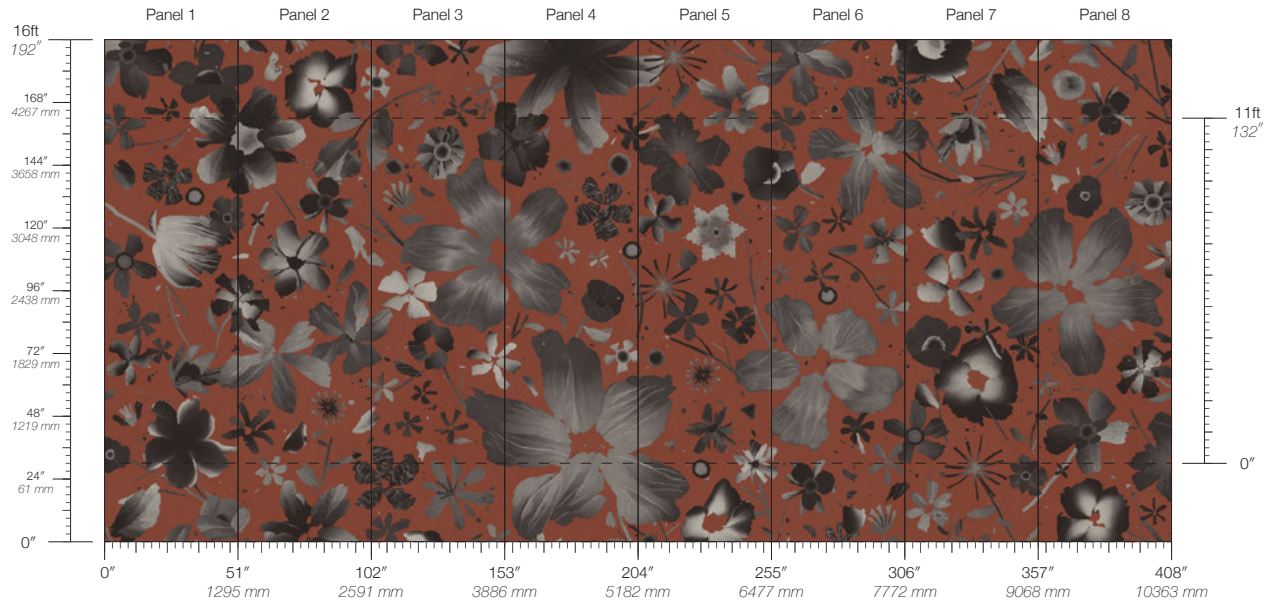

# Botanica Inlaid

Suitable for residential and commercial projects

**COLOR**  
Inlaid

**ITEM**  
6204

**CONTENT**  
Type II PVC-Free TPO

**PANEL WIDTH**  
51" / 1295 mm trimmed

**PANEL HEIGHT**  
132" / 3353 mm standard  
192" / 4877 mm extended