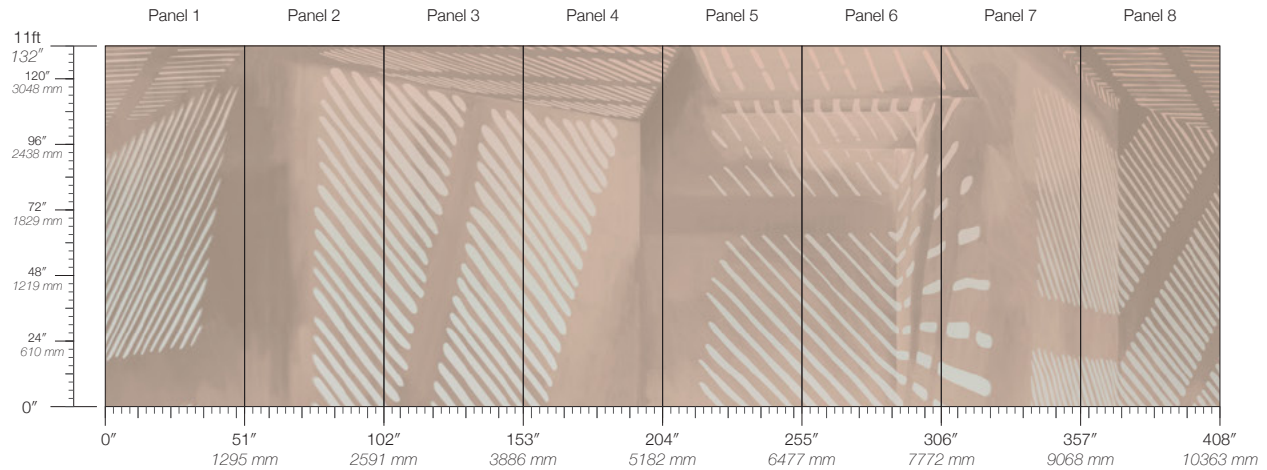

Bask Sunset

Suitable for residential and commercial projects

COLOR
Sunset

ITEM
5407

CONTENT
Type II Vinyl

PANEL WIDTH
51" / 1295 mm trimmed

PANEL HEIGHT
132" / 3353 mm standard

REPEAT
Non-repeating

STOCK
Made to order

LEAD TIME
4 weeks to print

MINIMUM
1 panel

PRICE
Available upon request

ORIGIN
USA

DETAILS
Custom options available

ENVIRONMENTAL
Recycled Content
Phthalate Free
Low VOC
HPD Available

SPECS
Commercial Vinyl face
Polyester/Cotton woven backing
20 oz per linear yard
620 g per linear meter
Dappled surface texture

TESTING
(US) ASTM E84 Adhered Class A
(EU) EN 15102 Class B, s2
(CN) CAN/ULC-S102.2 Class A
CCC-W-408D Type II
WA Specification W-101 Type II
NFPA 286 Corner Burn Test Class A

MAINTENANCE
Water-based cleanser

CONTACT
sales@calicowallpaper.com
+1 718 243 1705
57 Lispenard Street
New York, NY 10013 USA

DISCLAIMER
Refer to our website to see the full mural artwork. Reference the physical sample for color and texture. Panel maps represent mural artwork only.