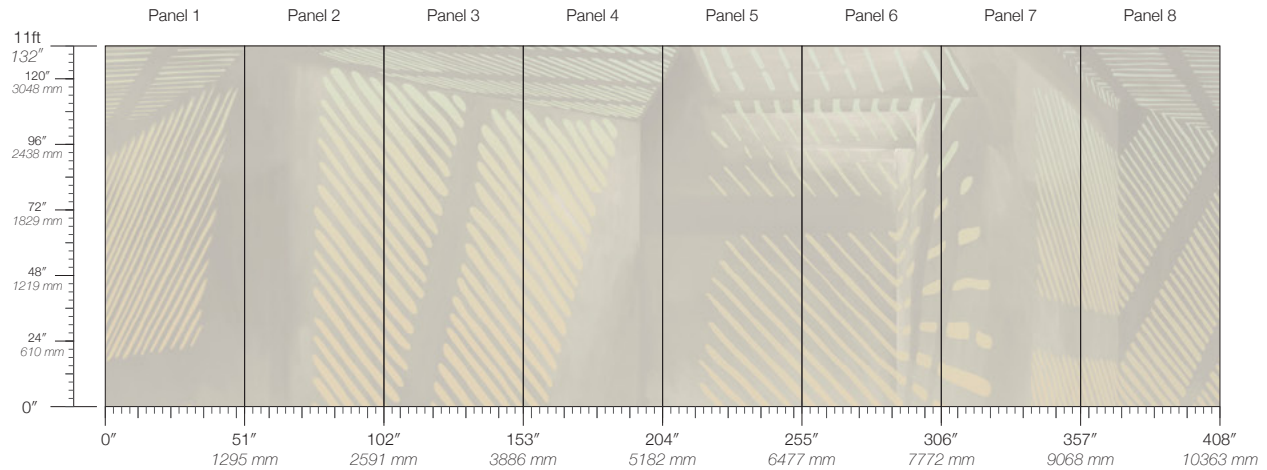

Bask Sterling

Suitable for residential and commercial projects

COLOR
Sterling

ITEM
5405

CONTENT
Type II Vinyl

PANEL WIDTH
51" / 1295 mm trimmed

PANEL HEIGHT
132" / 3353 mm standard

REPEAT
Non-repeating

STOCK
Made to order

LEAD TIME
4 weeks to print

MINIMUM
1 panel

PRICE
Available upon request

ORIGIN
USA

DETAILS
Custom options available

ENVIRONMENTAL
Recycled Content
Phthalate Free
Low VOC
HPD Available

SPECS
Commercial Vinyl face
Polyester/Cotton woven backing
20 oz per linear yard
620 g per linear meter
Dappled surface texture

TESTING
(US) ASTM E84 Adhered Class A
(EU) EN 15102 Class B, s2
(CN) CAN/ULC-S102.2 Class A
CCC-W-408D Type II
WA Specification W-101 Type II
NFPA 286 Corner Burn Test Class A

MAINTENANCE
Water-based cleanser

CONTACT
sales@calicowallpaper.com
+1 718 243 1705
57 Lispenard Street
New York, NY 10013 USA

DISCLAIMER
Refer to our website to see the full mural artwork. Reference the physical sample for color and texture. Panel maps represent mural artwork only.