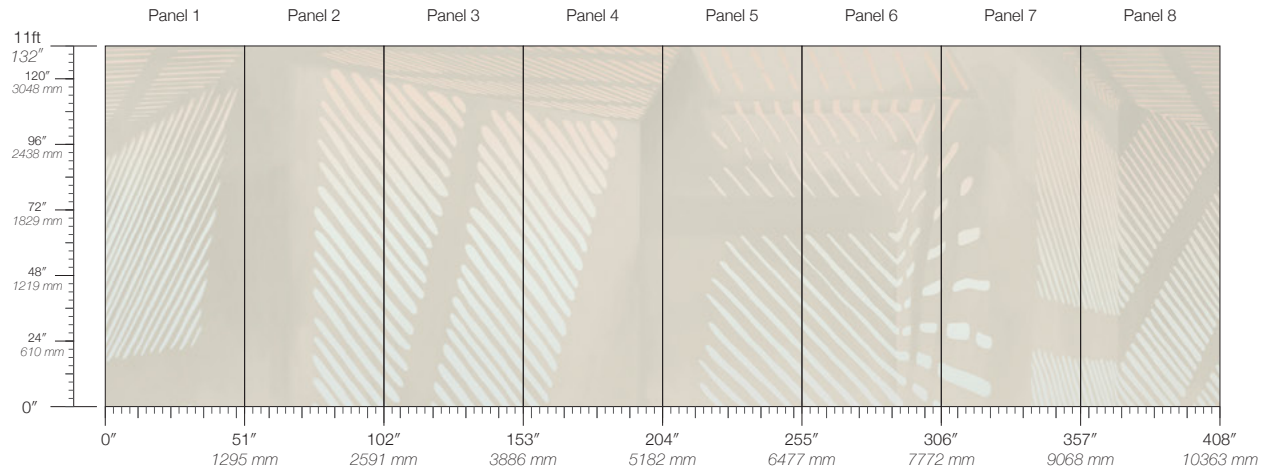

Bask Hourglass

Suitable for residential and commercial projects

COLOR
Hourglass

ITEM
5403

CONTENT
Type II Vinyl

PANEL WIDTH
51" / 1295 mm trimmed

PANEL HEIGHT
132" / 3353 mm standard

REPEAT
Non-repeating

STOCK
Made to order

LEAD TIME
4 weeks to print

MINIMUM
1 panel

PRICE
Available upon request

ORIGIN
USA

DETAILS
Custom options available

ENVIRONMENTAL
Recycled Content
Phthalate Free
Low VOC
HPD Available

SPECS
Commercial Vinyl face
Polyester/Cotton woven backing
20 oz per linear yard
620 g per linear meter
Dappled surface texture

TESTING
(US) ASTM E84 Adhered Class A
(EU) EN 15102 Class B, s2
(CN) CAN/ULC-S102.2 Class A
CCC-W-408D Type II
WA Specification W-101 Type II
NFPA 286 Corner Burn Test Class A

MAINTENANCE
Water-based cleanser

CONTACT
sales@calicowallpaper.com
+1 718 243 1705
57 Lispenard Street
New York, NY 10013 USA

DISCLAIMER
Refer to our website to see the full mural artwork. Reference the physical sample for color and texture. Panel maps represent mural artwork only.