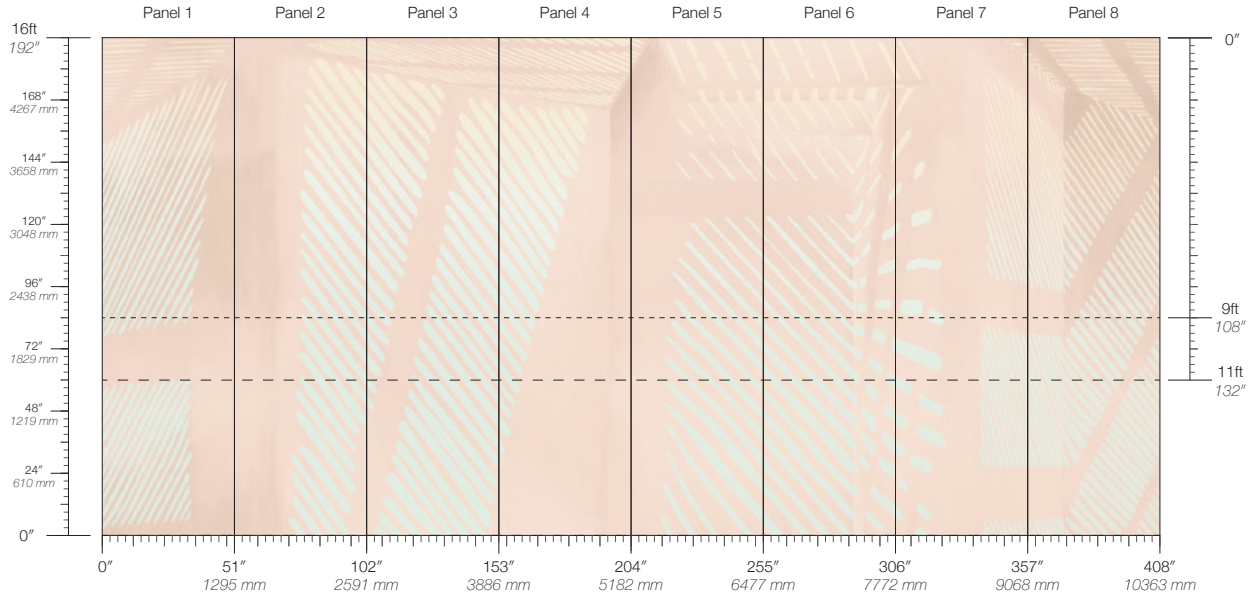

Bask Buff

Suitable for residential and commercial projects

COLOR

Buff

REPEAT

Non-repeating

DETAILS

Custom options available

TESTING

ASTM E84 Adhered Class A
CAN/ULC-S102
EN 15102 Class B, s2
CDPH CA Section 01350

ITEM

5401

STOCK

Made to order

MAINTENANCE

Water-based cleanser

CONTENT

Type II Vinyl

LEAD TIME

4 weeks to print

ENVIRONMENTAL

EPD & HPD Available
Low VOC
11% Recycled Content
Phthalate Free

DISCLAIMER

Refer to our website to see the full mural artwork. Reference the physical sample for color and texture. Panel maps represent mural artwork only.

PANEL WIDTH

51" / 1295 mm trimmed

MINIMUM

1 panel

PANEL HEIGHT

108" / 2743 mm base
132" / 3353 mm standard
192" / 4877 mm extended

PRICE

Available upon request

ORIGIN

USA

SPECS

Commercial Vinyl Face
Polyester/Cotton Woven Backing
13.33 oz/yd²
452 g/m²
Dappled Surface Texture