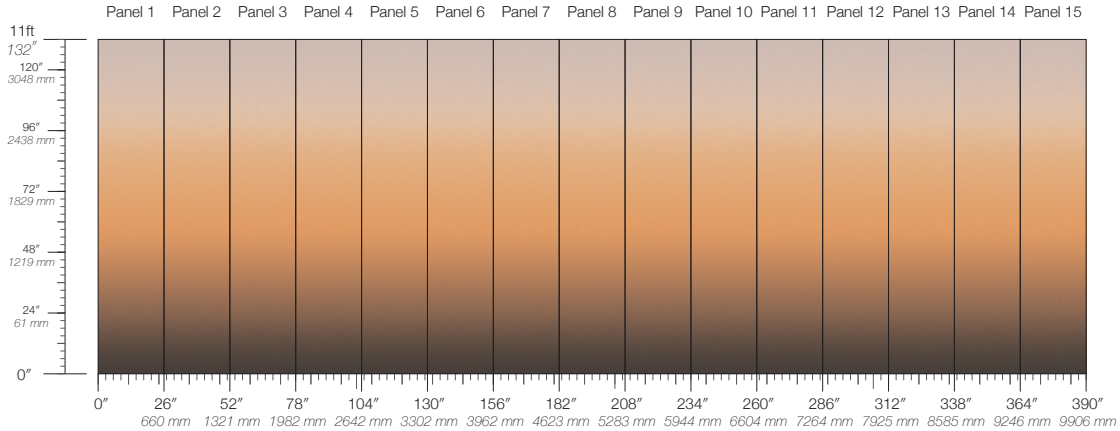

Aurora Silhouette

Suitable for residential and some commercial projects

COLOR
Silhouette

STOCK
Made to order

MAINTENANCE
Water-based cleanser

CONTACT
sales@calicowallpaper.com
+1 718 243 1705
57 Lispenard Street
New York, NY 10013 USA

ITEM
1178

LEAD TIME
4 weeks to print

ENVIRONMENTAL
FSC Certified Content

CONTENT
Clay-Coated Paper

MINIMUM
1 panel

SPECS
100% Cellulose face
Non-woven backing
7.1 oz per linear yard
117 g per linear meter
Smooth surface texture

DISCLAIMER
Refer to our website to see the full mural artwork. Reference the physical sample for color and texture. Panel maps represent mural artwork only.

PANEL WIDTH
26" / 661 mm trimmed

PRICE
Available upon request

PANEL HEIGHT
132" / 3353 mm standard
192" / 4877 mm extended

ORIGIN
USA

TESTING
(US) ASTM E84 Adhered Class A

REPEAT
Non-repeating

DETAILS
Custom options available