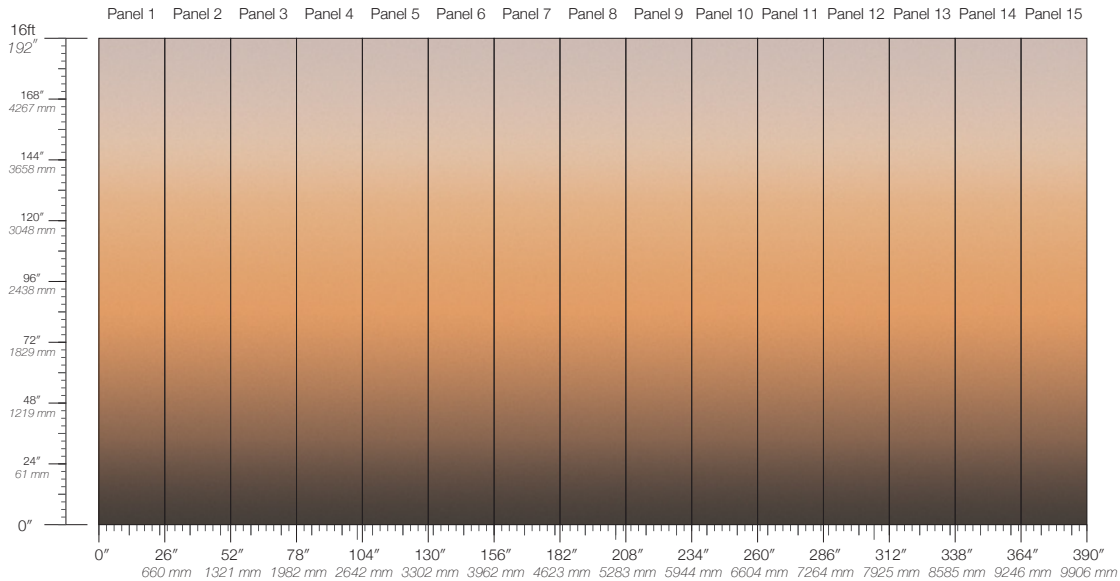

Aurora Silhouette

Suitable for residential and some commercial projects

COLOR
Silhouette

STOCK
Made to order

MAINTENANCE
Water-based cleanser

CONTACT
sales@calicowallpaper.com
+1 718 243 1705
57 Lispenard Street
New York, NY 10013 USA

ITEM
1178

LEAD TIME
4 weeks to print

ENVIRONMENTAL
FSC Certified Content

CONTENT
Clay-Coated Paper

MINIMUM
1 panel

SPECS
100% Cellulose face
Non-woven backing
7.1 oz per linear yard
117 g per linear meter
Smooth surface texture

DISCLAIMER
Refer to our website to see the full mural artwork. Reference the physical sample for color and texture. Panel maps represent mural artwork only.

PANEL WIDTH
26" / 661 mm trimmed

PRICE
Available upon request

PANEL HEIGHT
132" / 3353 mm standard
192" / 4877 mm extended

ORIGIN
USA

TESTING
(US) ASTM E84 Adhered Class A

REPEAT
Non-repeating

DETAILS
Custom options available