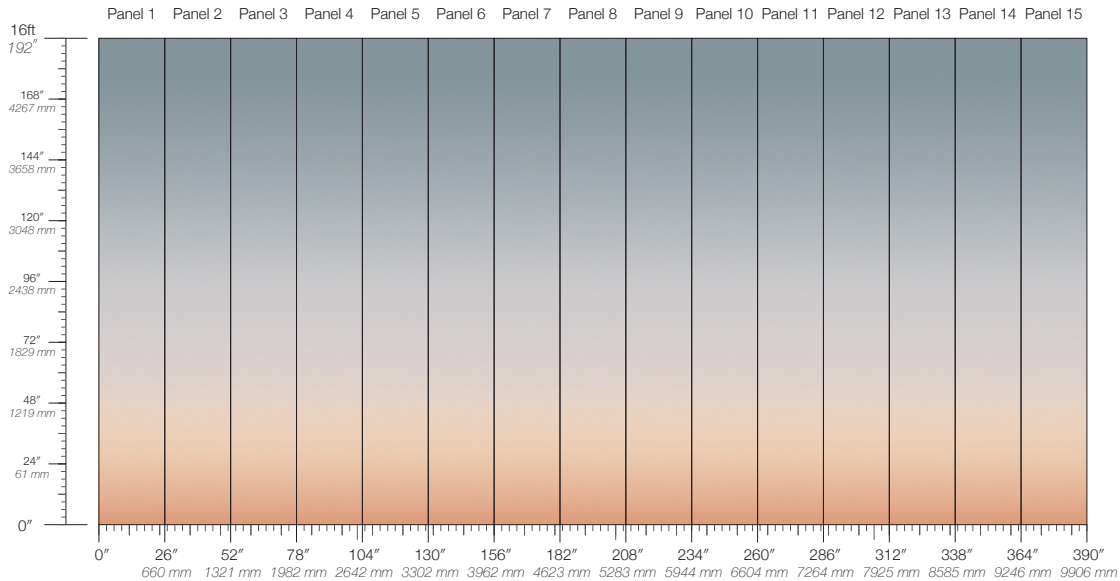

Aurora Ray

Suitable for residential and some commercial projects

COLOR

Ray

STOCK

Made to order

MAINTENANCE

Water-based cleanser

CONTACT

sales@calicowallpaper.com
+1 718 243 1705
57 Lispenard Street
New York, NY 10013 USA

ITEM

1172

LEAD TIME

4 weeks to print

ENVIRONMENTAL

FSC Certified Content

CONTENT

Clay-Coated Paper

MINIMUM

1 panel

SPECS

100% Cellulose face
Non-woven backing
7.1 oz per linear yard
117 g per linear meter
Smooth surface texture

DISCLAIMER

Refer to our website to see the full mural artwork. Reference the physical sample for color and texture. Panel maps represent mural artwork only.

PANEL WIDTH

26" / 661 mm trimmed

PRICE

Available upon request

PANEL HEIGHT

132" / 3353 mm standard
192" / 4877 mm extended

ORIGIN

USA

TESTING

(US) ASTM E84 Adhered Class A

REPEAT

Non-repeating

DETAILS

Custom options available