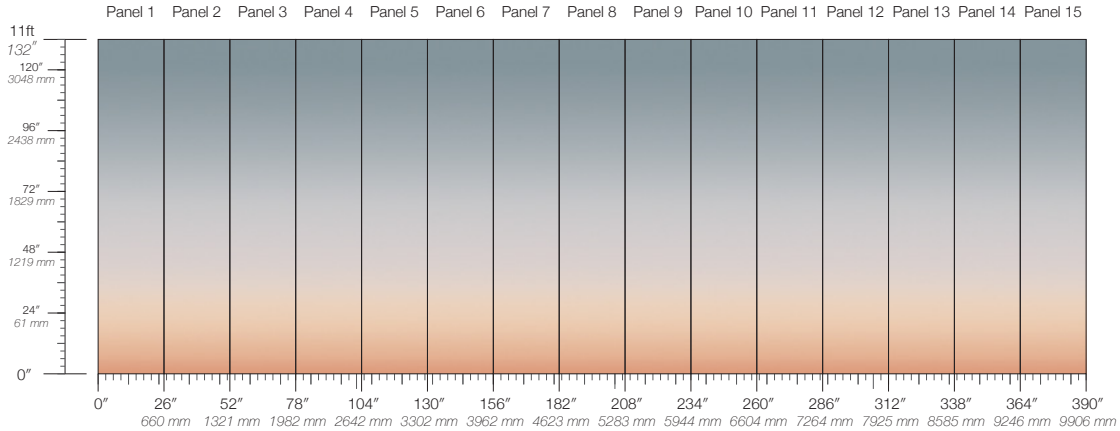

Aurora Ray

Suitable for residential and some commercial projects

COLOR

Ray

STOCK

Made to order

MAINTENANCE

Water-based cleanser

CONTACT

sales@calicowallpaper.com
+1 718 243 1705
57 Lispenard Street
New York, NY 10013 USA

ITEM

1172

LEAD TIME

4 weeks to print

ENVIRONMENTAL

FSC Certified Content

CONTENT

Clay-Coated Paper

MINIMUM

1 panel

SPECS

100% Cellulose face
Non-woven backing
7.1 oz per linear yard
117 g per linear meter
Smooth surface texture

DISCLAIMER

Refer to our website to see the full mural artwork. Reference the physical sample for color and texture. Panel maps represent mural artwork only.

PANEL WIDTH

26" / 661 mm trimmed

PRICE

Available upon request

PANEL HEIGHT

132" / 3353 mm standard
192" / 4877 mm extended

ORIGIN

USA

TESTING

(US) ASTM E84 Adhered Class A

REPEAT

Non-repeating

DETAILS

Custom options available