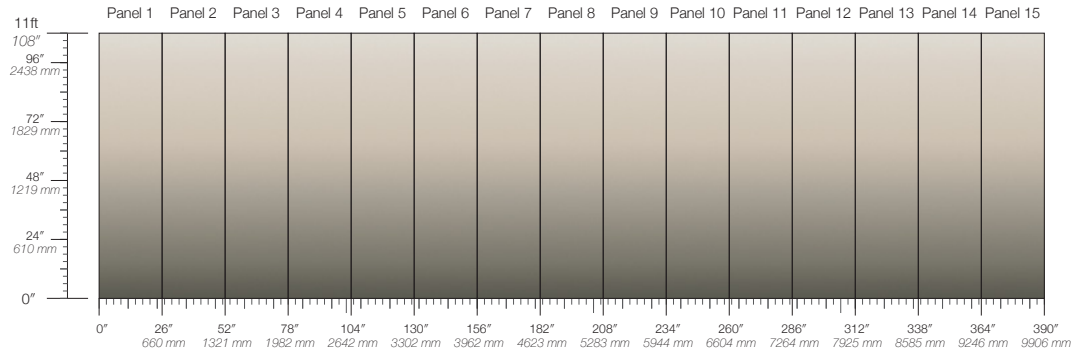

Aurora Pumice

Suitable for residential and some commercial projects

DISCLAIMER
Refer to our website to see the full mural artwork. Reference the physical sample for color and texture. Panel maps represent mural artwork only.

COLOR

Pumice

PANEL HEIGHT

108" / 2743 mm base
132" / 3353 mm standard
192" / 4877 mm extended

LEAD TIME

4 weeks to print

DETAILS

Custom options available

SPECS

100% Cellulose Fiber
8.5 oz/yd²
289 g/m²
Smooth Surface Texture

ITEM

1187

MINIMUM

1 panel

MAINTENANCE

Water-based cleanser

CONTENT

Clay-Coated Paper

REPEAT

Non-repeating

PRICE

Available upon request

ENVIRONMENTAL

FSC Certified Content

TESTING

ASTM E84 Adhered Class A

PANEL WIDTH

26" / 660 mm trimmed

STOCK

Made to order

ORIGIN

USA