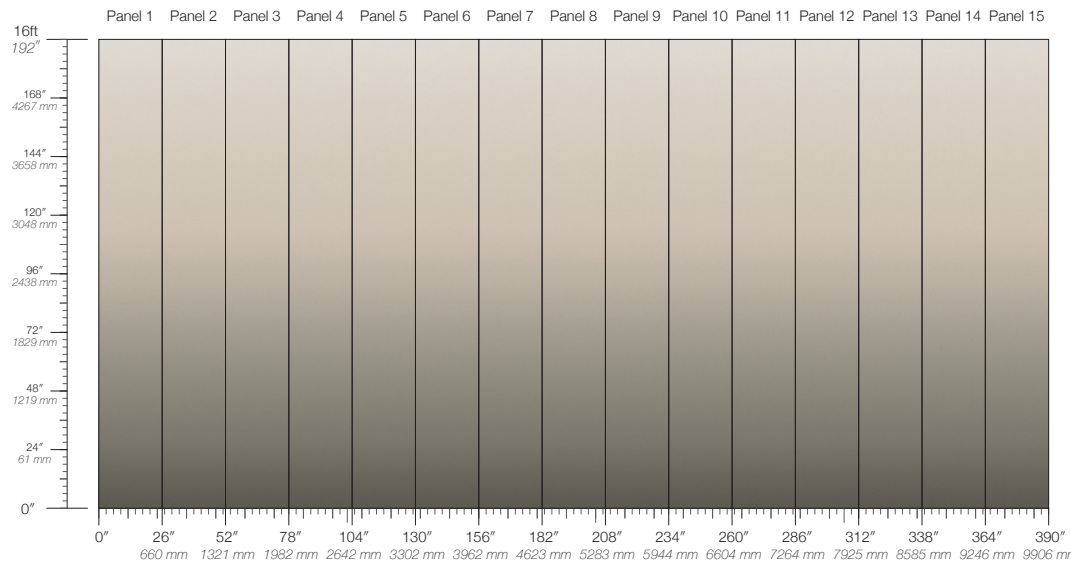

Aurora Pumice

Suitable for residential and some commercial projects

DISCLAIMER
Refer to our website to see the full mural artwork. Reference the physical sample for color and texture. Panel maps represent mural artwork only.

COLOR

Pumice

PANEL HEIGHT

108" / 2743 mm base
132" / 3353 mm standard
192" / 4877 mm extended

LEAD TIME

4 weeks to print

DETAILS

Custom options available

SPECS

100% Cellulose Fiber
8.5 oz/yd²
289 g/m²
Smooth Surface Texture

ITEM

1187

MINIMUM

1 panel

MAINTENANCE

Water-based cleanser

CONTENT

Clay-Coated Paper

REPEAT

Non-repeating

PRICE

Available upon request

ENVIRONMENTAL

FSC Certified Content

TESTING

ASTM E84 Adhered Class A

PANEL WIDTH

26" / 660 mm trimmed

STOCK

Made to order

ORIGIN

USA