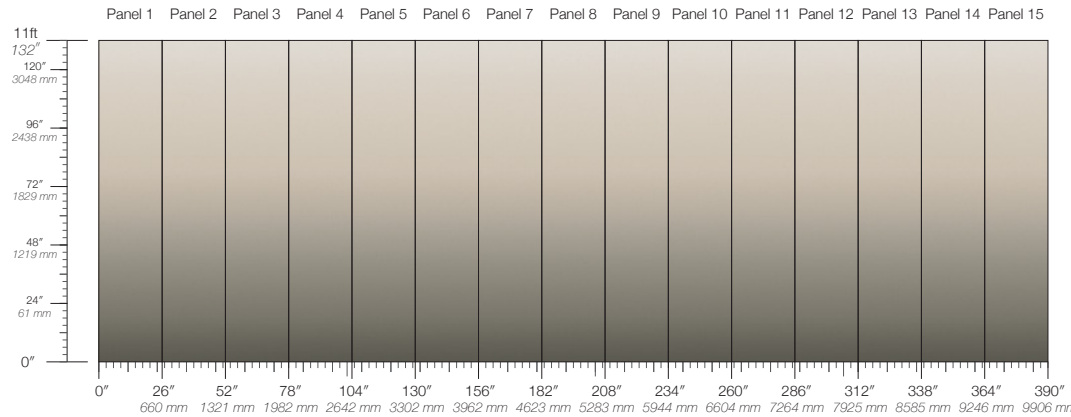

Aurora Pumice

Suitable for residential and some commercial projects

DISCLAIMER
Refer to our website to see the full mural artwork. Reference the physical sample for color and texture. Panel maps represent mural artwork only.

COLOR

Pumice

PANEL HEIGHT

108" / 2743 mm base
132" / 3353 mm standard
192" / 4877 mm extended

LEAD TIME

4 weeks to print

DETAILS

Custom options available

SPECS

100% Cellulose Fiber
8.5 oz/yd²
289 g/m²
Smooth Surface Texture

ITEM

1187

MINIMUM

1 panel

MAINTENANCE

Water-based cleanser

CONTENT

Clay-Coated Paper

REPEAT

Non-repeating

PRICE

Available upon request

ENVIRONMENTAL

FSC Certified Content

TESTING

ASTM E84 Adhered Class A

PANEL WIDTH

26" / 660 mm trimmed

STOCK

Made to order

ORIGIN

USA