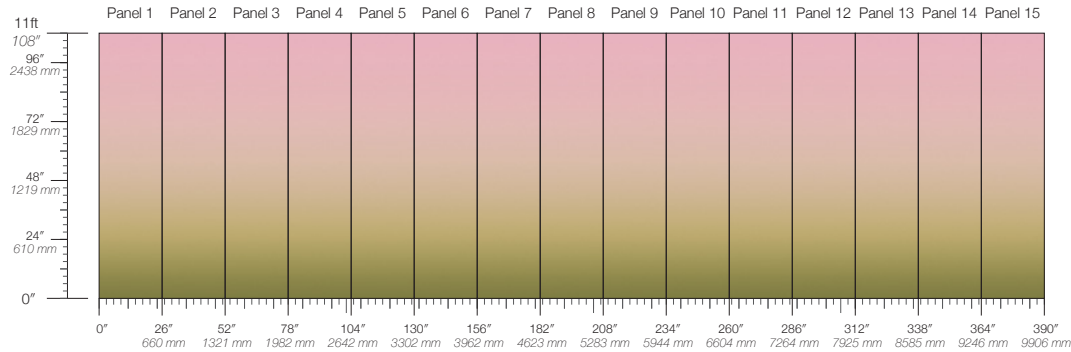

Aurora Orchid

Suitable for residential and some commercial projects

DISCLAIMER
Refer to our website to see the full mural artwork. Reference the physical sample for color and texture. Panel maps represent mural artwork only.

COLOR Orchid	PANEL HEIGHT 108" / 2743 mm base 132" / 3353 mm standard 192" / 4877 mm extended	LEAD TIME 4 weeks to print	DETAILS Custom options available	SPECS 100% Cellulose Fiber 8.5 oz/yd² 289 g/m² Smooth Surface Texture
ITEM 1186	REPEAT Non-repeating	MINIMUM 1 panel	MAINTENANCE Water-based cleanser	TESTING ASTM E84 Adhered Class A
CONTENT Clay-Coated Paper	STOCK Made to order	PRICE Available upon request	ENVIRONMENTAL FSC Certified Content	
PANEL WIDTH 26" / 660 mm trimmed		ORIGIN USA