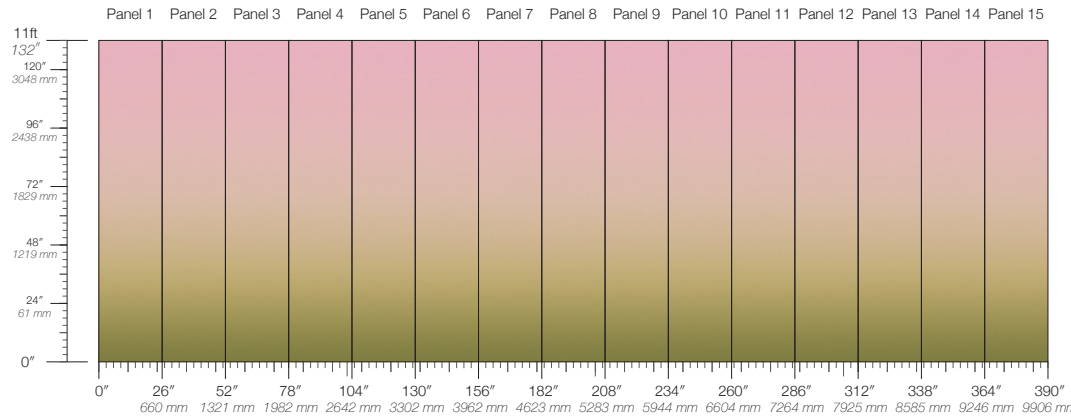

Aurora Orchid

Suitable for residential and some commercial projects

DISCLAIMER
Refer to our website to see the full mural artwork. Reference the physical sample for color and texture. Panel maps represent mural artwork only.

COLOR Orchid	PANEL HEIGHT 108" / 2743 mm base 132" / 3353 mm standard 192" / 4877 mm extended	LEAD TIME 4 weeks to print	DETAILS Custom options available	SPECS 100% Cellulose Fiber 8.5 oz/yd² 289 g/m² Smooth Surface Texture
ITEM 1186	REPEAT Non-repeating	MINIMUM 1 panel	MAINTENANCE Water-based cleanser	TESTING ASTM E84 Adhered Class A
CONTENT Clay-Coated Paper	STOCK Made to order	PRICE Available upon request	ENVIRONMENTAL FSC Certified Content	
PANEL WIDTH 26" / 660 mm trimmed		ORIGIN USA