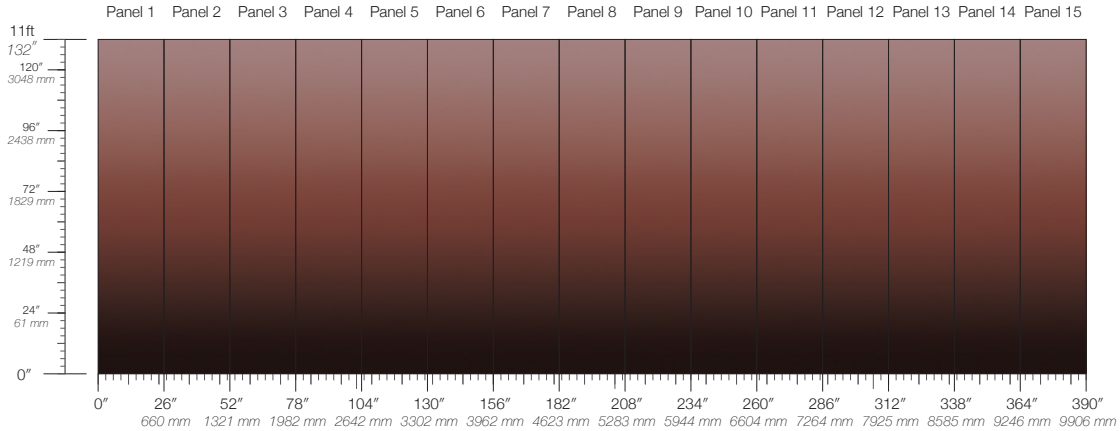

Aurora Oblio

Suitable for residential and some commercial projects

COLOR
Oblio

STOCK
Made to order

MAINTENANCE
Water-based cleanser

CONTACT
sales@calicowallpaper.com
+1 718 243 1705
57 Lispenard Street
New York, NY 10013 USA

ITEM
1177

LEAD TIME
4 weeks to print

ENVIRONMENTAL
FSC Certified Content

CONTENT
Clay-Coated Paper

MINIMUM
1 panel

SPECS
100% Cellulose face
Non-woven backing
7.1 oz per linear yard
117 g per linear meter
Smooth surface texture

DISCLAIMER
Refer to our website to see the full mural artwork. Reference the physical sample for color and texture. Panel maps represent mural artwork only.

PANEL WIDTH
26" / 661 mm trimmed

PRICE
Available upon request

PANEL HEIGHT
132" / 3353 mm standard
192" / 4877 mm extended

ORIGIN
USA

TESTING
(US) ASTM E84 Adhered Class A

REPEAT
Non-repeating

DETAILS
Custom options available