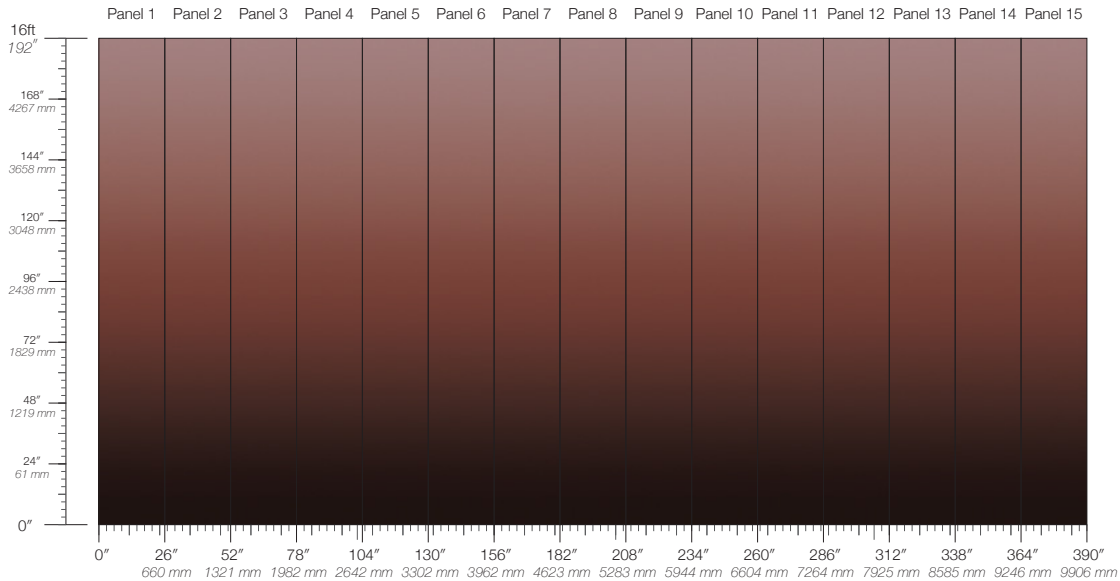

Aurora Oblio

Suitable for residential and some commercial projects

COLOR
Oblio

STOCK
Made to order

MAINTENANCE
Water-based cleanser

CONTACT
sales@calicowallpaper.com
+1 718 243 1705
57 Lispenard Street
New York, NY 10013 USA

ITEM
1177

LEAD TIME
4 weeks to print

ENVIRONMENTAL
FSC Certified Content

CONTENT
Clay-Coated Paper

MINIMUM
1 panel

SPECS
100% Cellulose face
Non-woven backing
7.1 oz per linear yard
117 g per linear meter
Smooth surface texture

DISCLAIMER
Refer to our website to see the full mural artwork. Reference the physical sample for color and texture. Panel maps represent mural artwork only.

PANEL WIDTH
26" / 661 mm trimmed

PRICE
Available upon request

PANEL HEIGHT
132" / 3353 mm standard
192" / 4877 mm extended

ORIGIN
USA

TESTING
(US) ASTM E84 Adhered Class A

REPEAT
Non-repeating

DETAILS
Custom options available