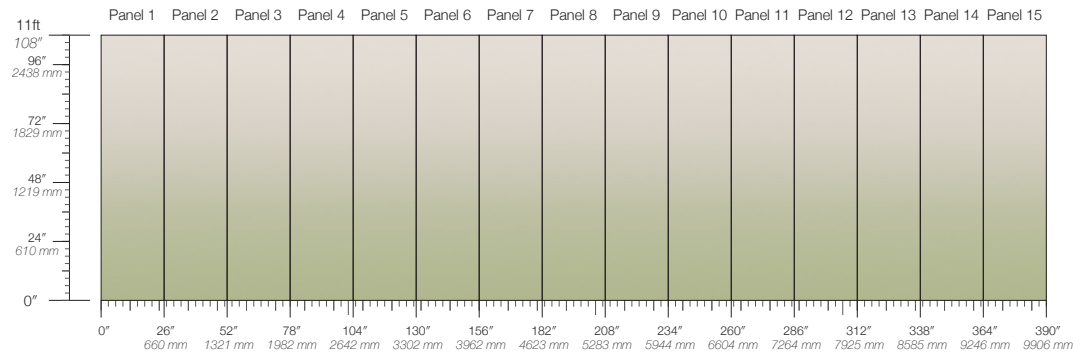

Aurora Moss

Suitable for residential and some commercial projects

DISCLAIMER

Refer to our website to see the full mural artwork. Reference the physical sample for color and texture. Panel maps represent mural artwork only.

COLOR

Moss

PANEL HEIGHT

108" / 2743 mm base
132" / 3353 mm standard
192" / 4877 mm extended

LEAD TIME

4 weeks to print

DETAILS

Custom options available

SPECS

100% Cellulose Fiber
8.5 oz/yd²
289 g/m²
Smooth Surface Texture

ITEM

1168

MINIMUM

1 panel

MAINTENANCE

Water-based cleanser

CONTENT

Clay-Coated Paper

REPEAT

Non-repeating

PRICE

Available upon request

ENVIRONMENTAL

FSC Certified Content

TESTING

ASTM E84 Adhered Class A

PANEL WIDTH

26" / 660 mm trimmed

STOCK

Made to order

ORIGIN

USA