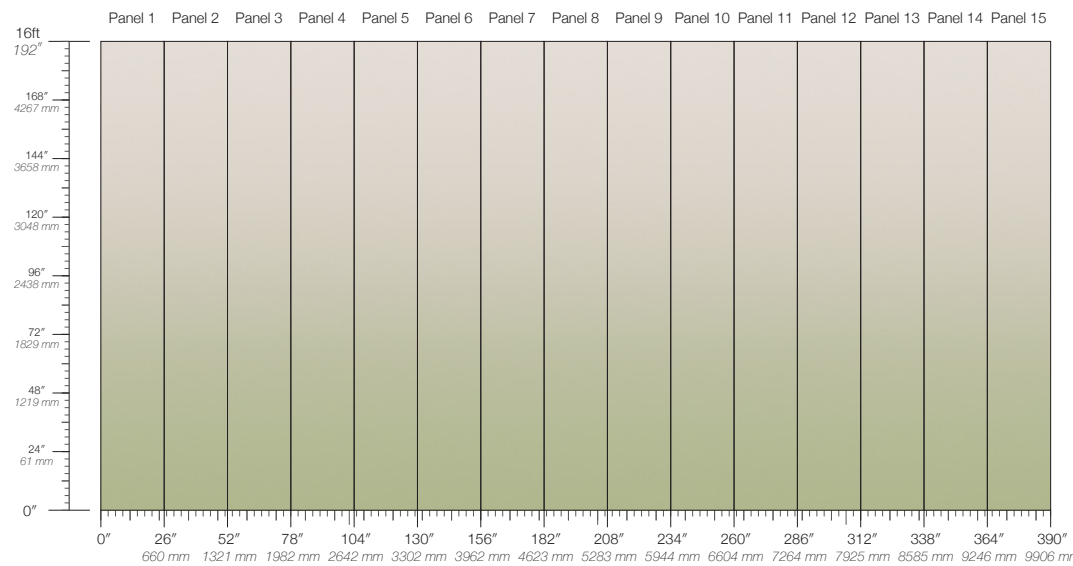

Aurora Moss

Suitable for residential and some commercial projects

DISCLAIMER

Refer to our website to see the full mural artwork. Reference the physical sample for color and texture. Panel maps represent mural artwork only.

COLOR

Moss

PANEL HEIGHT

108" / 2743 mm base
132" / 3353 mm standard
192" / 4877 mm extended

LEAD TIME

4 weeks to print

DETAILS

Custom options available

SPECS

100% Cellulose Fiber
8.5 oz/yd²
289 g/m²
Smooth Surface Texture

ITEM

1168

MINIMUM

1 panel

MAINTENANCE

Water-based cleanser

CONTENT

Clay-Coated Paper

REPEAT

Non-repeating

PRICE

Available upon request

ENVIRONMENTAL

FSC Certified Content

TESTING

ASTM E84 Adhered Class A

PANEL WIDTH

26" / 660 mm trimmed

STOCK

Made to order

ORIGIN

USA