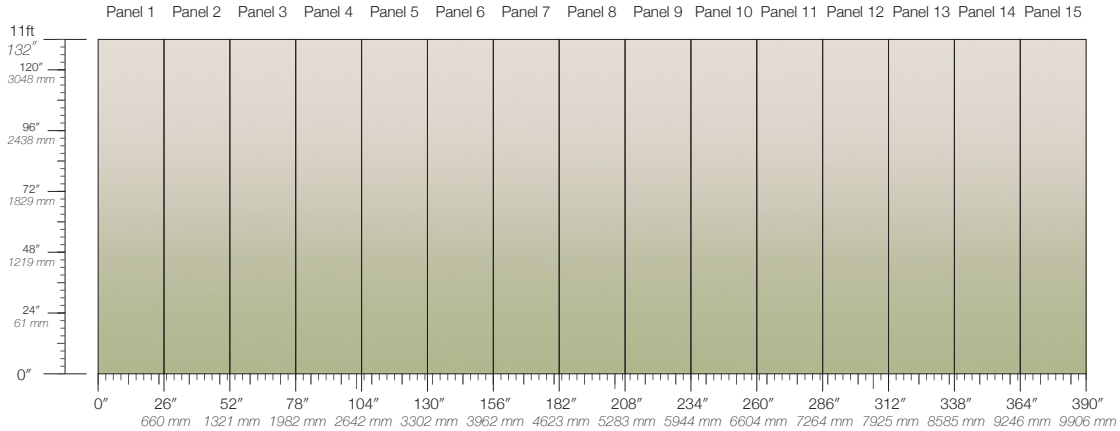

Aurora Moss

Suitable for residential and some commercial projects

COLOR

Moss

STOCK

Made to order

MAINTENANCE

Water-based cleanser

CONTACT

sales@calicowallpaper.com
+1 718 243 1705
57 Lispenard Street
New York, NY 10013 USA

ITEM

1168

LEAD TIME

4 weeks to print

ENVIRONMENTAL

FSC Certified Content

CONTENT

Clay-Coated Paper

MINIMUM

1 panel

SPECS

100% Cellulose face
Non-woven backing
7.1 oz per linear yard
117 g per linear meter
Smooth surface texture

DISCLAIMER

Refer to our website to see the full mural artwork. Reference the physical sample for color and texture. Panel maps represent mural artwork only.

PANEL WIDTH

26" / 661 mm trimmed

PRICE

Available upon request

PANEL HEIGHT

132" / 3353 mm standard
192" / 4877 mm extended

ORIGIN

USA

TESTING

(US) ASTM E84 Adhered Class A

REPEAT

Non-repeating

DETAILS

Custom options available