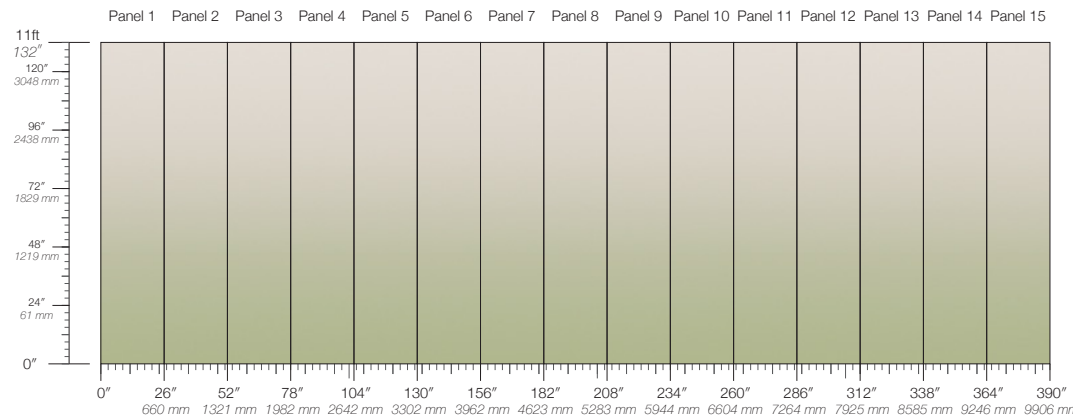

Aurora Moss

Suitable for residential and some commercial projects

DISCLAIMER

Refer to our website to see the full mural artwork. Reference the physical sample for color and texture. Panel maps represent mural artwork only.

COLOR

Moss

PANEL HEIGHT

108" / 2743 mm base
132" / 3353 mm standard
192" / 4877 mm extended

LEAD TIME

4 weeks to print

DETAILS

Custom options available

SPECS

100% Cellulose Fiber
8.5 oz/yd²
289 g/m²
Smooth Surface Texture

ITEM

1168

MINIMUM

1 panel

MAINTENANCE

Water-based cleanser

CONTENT

Clay-Coated Paper

REPEAT

Non-repeating

PRICE

Available upon request

ENVIRONMENTAL

FSC Certified Content

TESTING

ASTM E84 Adhered Class A

PANEL WIDTH

26" / 660 mm trimmed

STOCK

Made to order

ORIGIN

USA