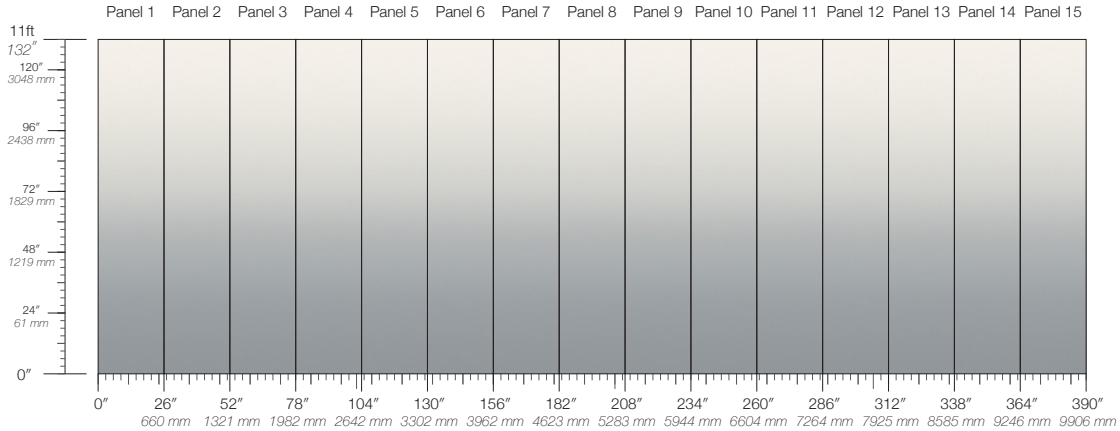

Aurora Mist

Suitable for residential and some commercial projects

COLOR

Mist

STOCK

Made to order

MAINTENANCE

Water-based cleanser

CONTACT

sales@calicowallpaper.com
+1 718 243 1705
57 Lispenard Street
New York, NY 10013 USA

ITEM

1167

LEAD TIME

4 weeks to print

ENVIRONMENTAL

FSC Certified Content

CONTENT

Clay-Coated Paper

MINIMUM

1 panel

SPECS

100% Cellulose face
Non-woven backing
7.1 oz per linear yard
117 g per linear meter
Smooth surface texture

DISCLAIMER

Refer to our website to see the full mural artwork. Reference the physical sample for color and texture. Panel maps represent mural artwork only.

PANEL WIDTH

26" / 661 mm trimmed

PRICE

Available upon request

PANEL HEIGHT

132" / 3353 mm standard
192" / 4877 mm extended

ORIGIN

USA

TESTING

(US) ASTM E84 Adhered Class A

REPEAT

Non-repeating

DETAILS

Custom options available