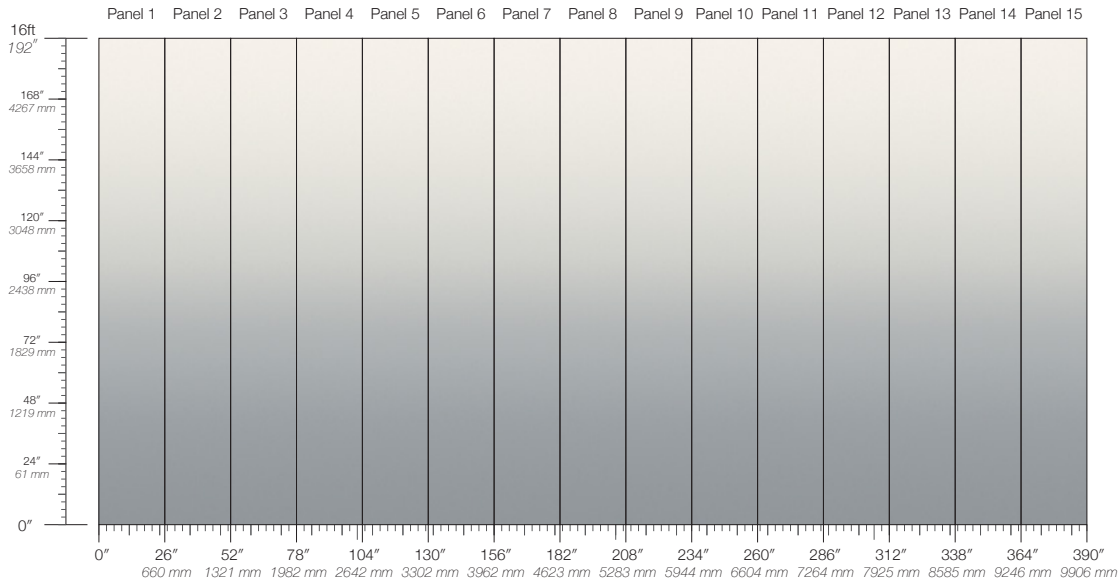

Aurora Mist

Suitable for residential and some commercial projects

COLOR

Mist

STOCK

Made to order

MAINTENANCE

Water-based cleanser

CONTACT

sales@calicowallpaper.com
+1 718 243 1705
57 Lispenard Street
New York, NY 10013 USA

ITEM

1167

LEAD TIME

4 weeks to print

ENVIRONMENTAL

FSC Certified Content

CONTENT

Clay-Coated Paper

MINIMUM

1 panel

SPECS

100% Cellulose face
Non-woven backing
7.1 oz per linear yard
117 g per linear meter
Smooth surface texture

DISCLAIMER

Refer to our website to see the full mural artwork. Reference the physical sample for color and texture. Panel maps represent mural artwork only.

PANEL WIDTH

26" / 661 mm trimmed

PRICE

Available upon request

PANEL HEIGHT

132" / 3353 mm standard
192" / 4877 mm extended

ORIGIN

USA

TESTING

(US) ASTM E84 Adhered Class A

REPEAT

Non-repeating

DETAILS

Custom options available