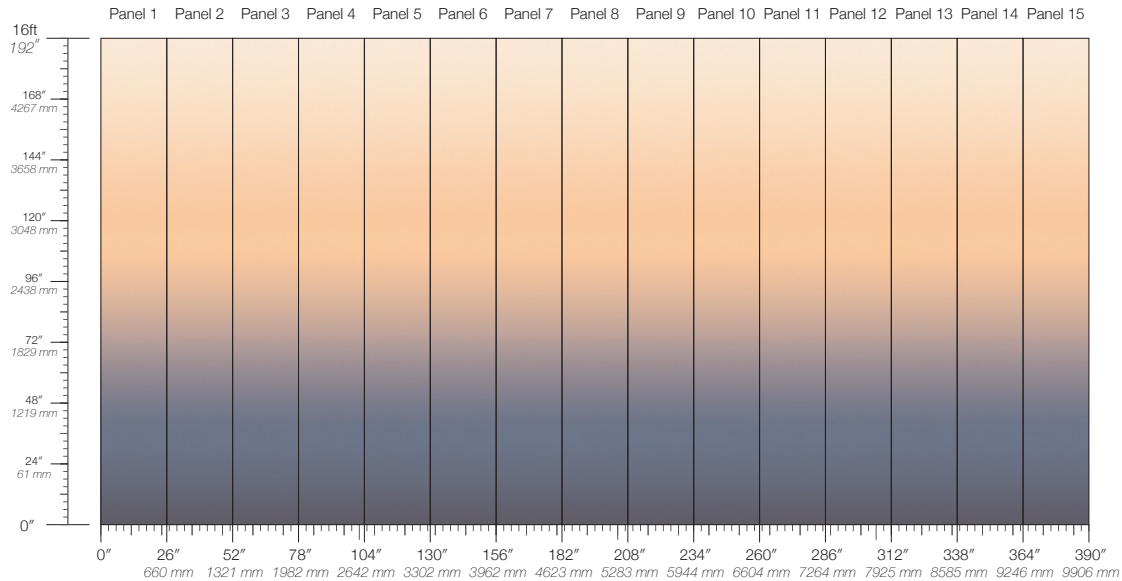

Aurora Heaven

Suitable for residential and some commercial projects

COLOR

Heaven

STOCK

Made to order

MAINTENANCE

Water-based cleanser

CONTACT

sales@calicowallpaper.com
+1 718 243 1705
57 Lispernard Street
New York, NY 10013 USA

ITEM

1165

LEAD TIME

4 weeks to print

ENVIRONMENTAL

FSC Certified Content

CONTENT

Clay-Coated Paper

MINIMUM

1 panel

SPECS

100% Cellulose face
Non-woven backing
7.1 oz per linear yard
117 g per linear meter
Smooth surface texture

DISCLAIMER

Refer to our website to see the full mural artwork. Reference the physical sample for color and texture. Panel maps represent mural artwork only.

PANEL WIDTH

26" / 661 mm trimmed

PRICE

Available upon request

PANEL HEIGHT

132" / 3353 mm standard
192" / 4877 mm extended

ORIGIN

USA

TESTING

(US) ASTM E84 Adhered Class A

REPEAT

Non-repeating

DETAILS

Custom options available