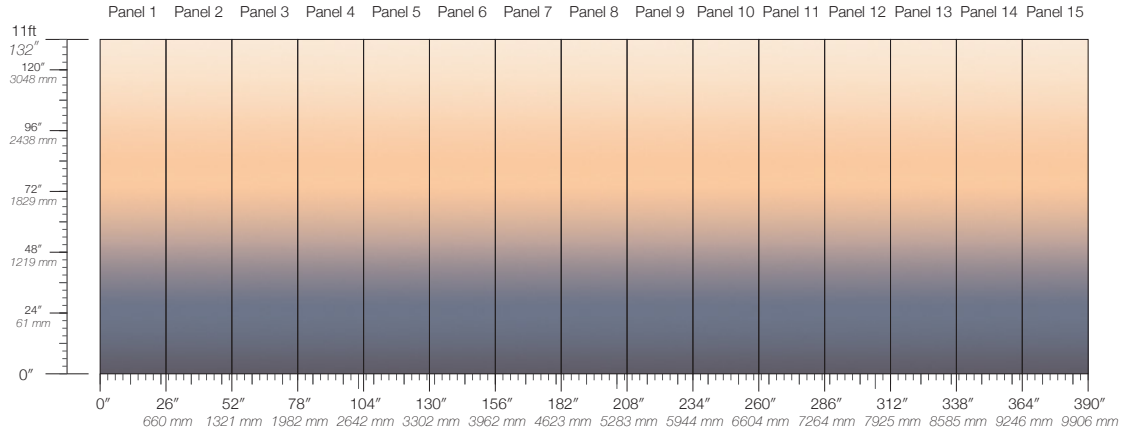

Aurora Heaven

Suitable for residential and some commercial projects

COLOR

Heaven

STOCK

Made to order

MAINTENANCE

Water-based cleanser

CONTACT

sales@calicowallpaper.com
+1 718 243 1705
57 Lispernard Street
New York, NY 10013 USA

ITEM

1165

LEAD TIME

4 weeks to print

ENVIRONMENTAL

FSC Certified Content

CONTENT

Clay-Coated Paper

MINIMUM

1 panel

SPECS

100% Cellulose face
Non-woven backing
7.1 oz per linear yard
117 g per linear meter
Smooth surface texture

DISCLAIMER

Refer to our website to see the full mural artwork. Reference the physical sample for color and texture. Panel maps represent mural artwork only.

PANEL WIDTH

26" / 661 mm trimmed

PRICE

Available upon request

PANEL HEIGHT

132" / 3353 mm standard
192" / 4877 mm extended

ORIGIN

USA

TESTING

(US) ASTM E84 Adhered Class A

REPEAT

Non-repeating

DETAILS

Custom options available