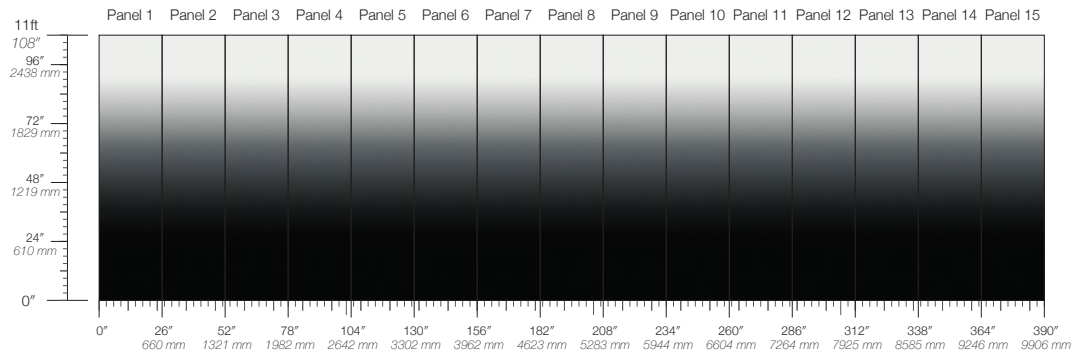

Aurora Eclipse

Suitable for residential and some commercial projects

DISCLAIMER
Refer to our website to see the full mural artwork. Reference the physical sample for color and texture. Panel maps represent mural artwork only.

COLOR Eclipse	PANEL HEIGHT 108" / 2743 mm base 132" / 3353 mm standard 192" / 4877 mm extended	LEAD TIME 4 weeks to print	DETAILS Custom options available	SPECS 100% Cellulose Fiber 8.5 oz/yd² 289 g/m² Smooth Surface Texture
ITEM 1164	REPEAT Non-repeating	MINIMUM 1 panel	MAINTENANCE Water-based cleanser	TESTING ASTM E84 Adhered Class A
CONTENT Clay-Coated Paper	STOCK Made to order	PRICE Available upon request	ENVIRONMENTAL FSC Certified Content	
PANEL WIDTH 26" / 660 mm trimmed		ORIGIN USA