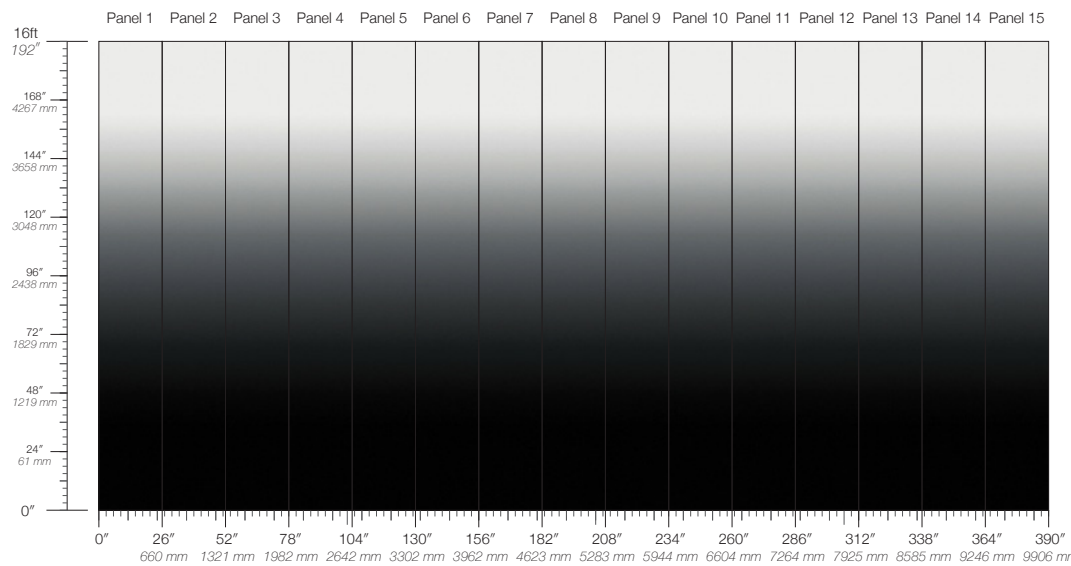

Aurora Eclipse

Suitable for residential and some commercial projects

DISCLAIMER
Refer to our website to see the full mural artwork. Reference the physical sample for color and texture. Panel maps represent mural artwork only.

COLOR Eclipse	PANEL HEIGHT 108" / 2743 mm base 132" / 3353 mm standard 192" / 4877 mm extended	LEAD TIME 4 weeks to print	DETAILS Custom options available	SPECS 100% Cellulose Fiber 8.5 oz/yd² 289 g/m² Smooth Surface Texture
ITEM 1164	REPEAT Non-repeating	MINIMUM 1 panel	MAINTENANCE Water-based cleanser	TESTING ASTM E84 Adhered Class A
CONTENT Clay-Coated Paper	STOCK Made to order	PRICE Available upon request	ENVIRONMENTAL FSC Certified Content	
PANEL WIDTH 26" / 660 mm trimmed		ORIGIN USA