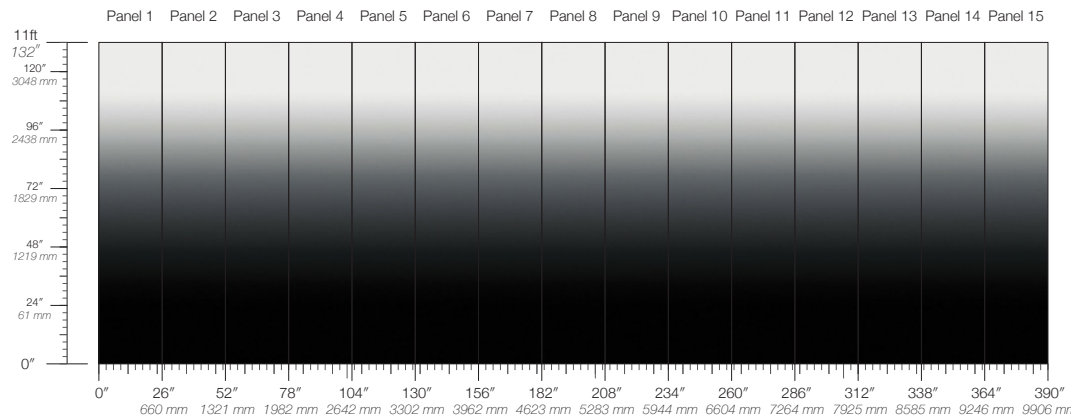

Aurora Eclipse

Suitable for residential and some commercial projects

DISCLAIMER
Refer to our website to see the full mural artwork. Reference the physical sample for color and texture. Panel maps represent mural artwork only.

COLOR Eclipse	PANEL HEIGHT 108" / 2743 mm base 132" / 3353 mm standard 192" / 4877 mm extended	LEAD TIME 4 weeks to print	DETAILS Custom options available	SPECS 100% Cellulose Fiber 8.5 oz/yd² 289 g/m² Smooth Surface Texture
ITEM 1164	REPEAT Non-repeating	MINIMUM 1 panel	MAINTENANCE Water-based cleanser	TESTING ASTM E84 Adhered Class A
CONTENT Clay-Coated Paper	STOCK Made to order	PRICE Available upon request	ENVIRONMENTAL FSC Certified Content	
PANEL WIDTH 26" / 660 mm trimmed		ORIGIN USA