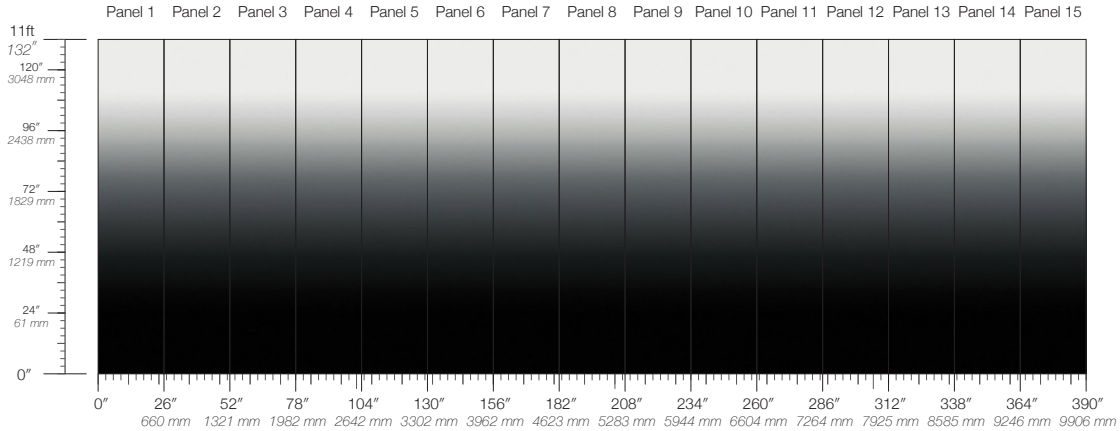

Aurora Eclipse

Suitable for residential and some commercial projects

COLOR

Eclipse

STOCK

Made to order

MAINTENANCE

Water-based cleanser

CONTACT

sales@calicowallpaper.com
+1 718 243 1705
57 Lispenard Street
New York, NY 10013 USA

ITEM

1164

LEAD TIME

4 weeks to print

ENVIRONMENTAL

FSC Certified Content

CONTENT

Clay-Coated Paper

MINIMUM

1 panel

SPECS

100% Cellulose face
Non-woven backing
7.1 oz per linear yard
117 g per linear meter
Smooth surface texture

DISCLAIMER

Refer to our website to see the full mural artwork. Reference the physical sample for color and texture. Panel maps represent mural artwork only.

PANEL WIDTH

26" / 661 mm trimmed

PRICE

Available upon request

PANEL HEIGHT

132" / 3353 mm standard
192" / 4877 mm extended

ORIGIN

USA

TESTING

(US) ASTM E84 Adhered Class A

REPEAT

Non-repeating

DETAILS

Custom options available