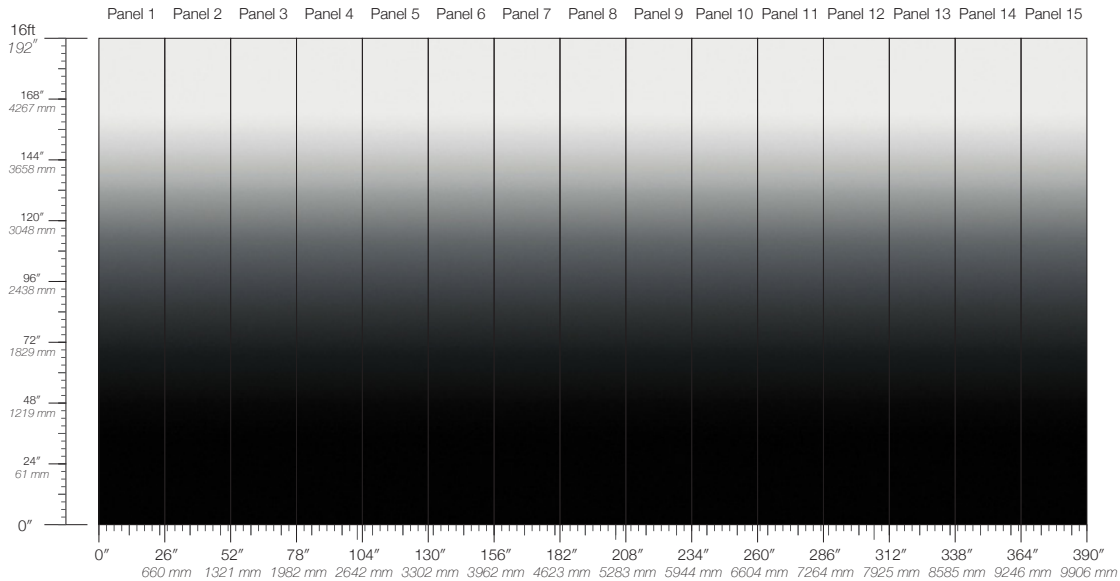

Aurora Eclipse

Suitable for residential and some commercial projects

COLOR

Eclipse

STOCK

Made to order

MAINTENANCE

Water-based cleanser

CONTACT

sales@calicowallpaper.com
+1 718 243 1705
57 Lispenard Street
New York, NY 10013 USA

ITEM

1164

LEAD TIME

4 weeks to print

ENVIRONMENTAL

FSC Certified Content

CONTENT

Clay-Coated Paper

MINIMUM

1 panel

SPECS

100% Cellulose face
Non-woven backing
7.1 oz per linear yard
117 g per linear meter
Smooth surface texture

DISCLAIMER

Refer to our website to see the full mural artwork. Reference the physical sample for color and texture. Panel maps represent mural artwork only.

PANEL WIDTH

26" / 661 mm trimmed

PRICE

Available upon request

PANEL HEIGHT

132" / 3353 mm standard
192" / 4877 mm extended

ORIGIN

USA

TESTING

(US) ASTM E84 Adhered Class A

REPEAT

Non-repeating

DETAILS

Custom options available