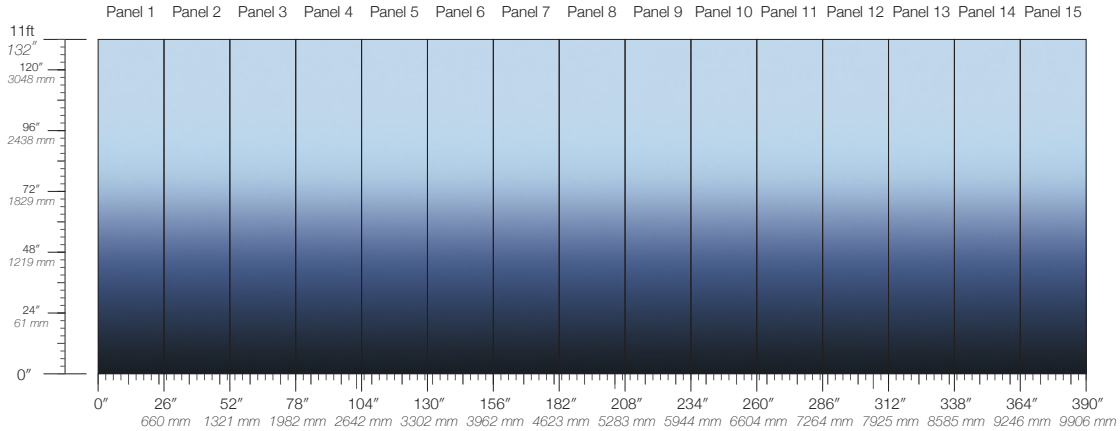

Aurora Dive

Suitable for residential and some commercial projects

COLOR

Dive

STOCK

Made to order

MAINTENANCE

Water-based cleanser

CONTACT

sales@calicowallpaper.com
+1 718 243 1705
57 Lispenard Street
New York, NY 10013 USA

ITEM

1183

LEAD TIME

4 weeks to print

ENVIRONMENTAL

FSC Certified Content

CONTENT

Clay-Coated Paper

MINIMUM

1 panel

SPECS

100% Cellulose face
Non-woven backing
7.1 oz per linear yard
117 g per linear meter
Smooth surface texture

DISCLAIMER

Refer to our website to see the full mural artwork. Reference the physical sample for color and texture. Panel maps represent mural artwork only.

PANEL WIDTH

26" / 661 mm trimmed

PRICE

Available upon request

PANEL HEIGHT

132" / 3353 mm standard
192" / 4877 mm extended

ORIGIN

USA

TESTING

(US) ASTM E84 Adhered Class A

REPEAT

Non-repeating

DETAILS

Custom options available