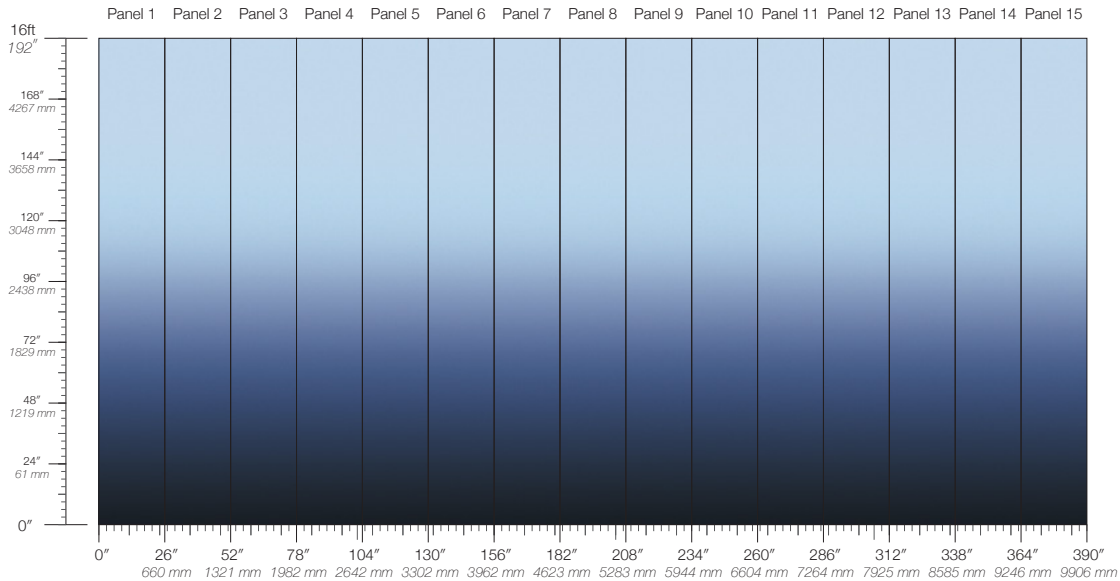

Aurora Dive

Suitable for residential and some commercial projects

COLOR

Dive

STOCK

Made to order

MAINTENANCE

Water-based cleanser

CONTACT

sales@calicowallpaper.com
+1 718 243 1705
57 Lispenard Street
New York, NY 10013 USA

ITEM

1183

LEAD TIME

4 weeks to print

ENVIRONMENTAL

FSC Certified Content

CONTENT

Clay-Coated Paper

MINIMUM

1 panel

SPECS

100% Cellulose face
Non-woven backing
7.1 oz per linear yard
117 g per linear meter
Smooth surface texture

DISCLAIMER

Refer to our website to see the full mural artwork. Reference the physical sample for color and texture. Panel maps represent mural artwork only.

PANEL WIDTH

26" / 661 mm trimmed

PRICE

Available upon request

PANEL HEIGHT

132" / 3353 mm standard
192" / 4877 mm extended

ORIGIN

USA

TESTING

(US) ASTM E84 Adhered Class A

REPEAT

Non-repeating

DETAILS

Custom options available