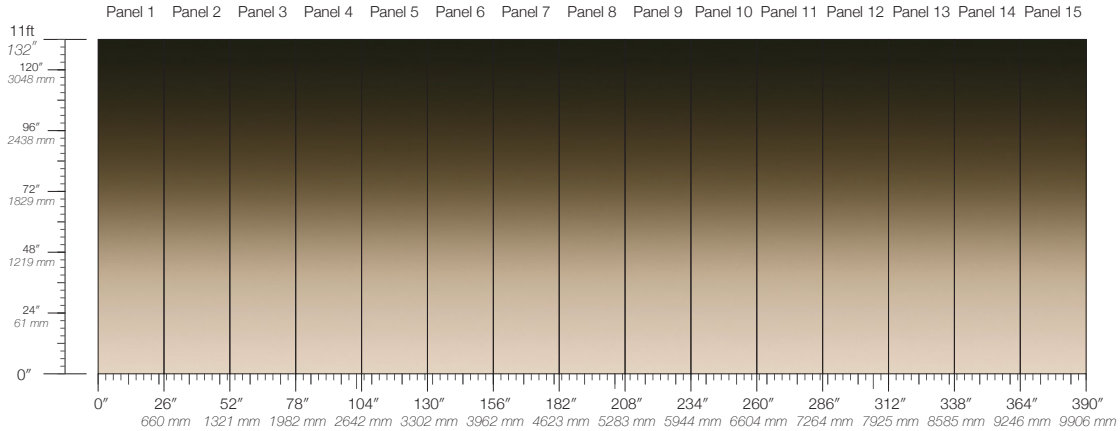

Aurora Burnish

Suitable for residential and some commercial projects

COLOR

Burnish

STOCK

Made to order

MAINTENANCE

Water-based cleanser

CONTACT

sales@calicowallpaper.com
+1 718 243 1705
57 Lispenard Street
New York, NY 10013 USA

ITEM

1182

LEAD TIME

4 weeks to print

ENVIRONMENTAL

FSC Certified Content

CONTENT

Clay-Coated Paper

MINIMUM

1 panel

SPECS

100% Cellulose face
Non-woven backing
7.1 oz per linear yard
117 g per linear meter
Smooth surface texture

DISCLAIMER

Refer to our website to see the full mural artwork. Reference the physical sample for color and texture. Panel maps represent mural artwork only.

PANEL WIDTH

26" / 661 mm trimmed

PRICE

Available upon request

PANEL HEIGHT

132" / 3353 mm standard
192" / 4877 mm extended

ORIGIN

USA

TESTING

(US) ASTM E84 Adhered Class A

REPEAT

Non-repeating

DETAILS

Custom options available