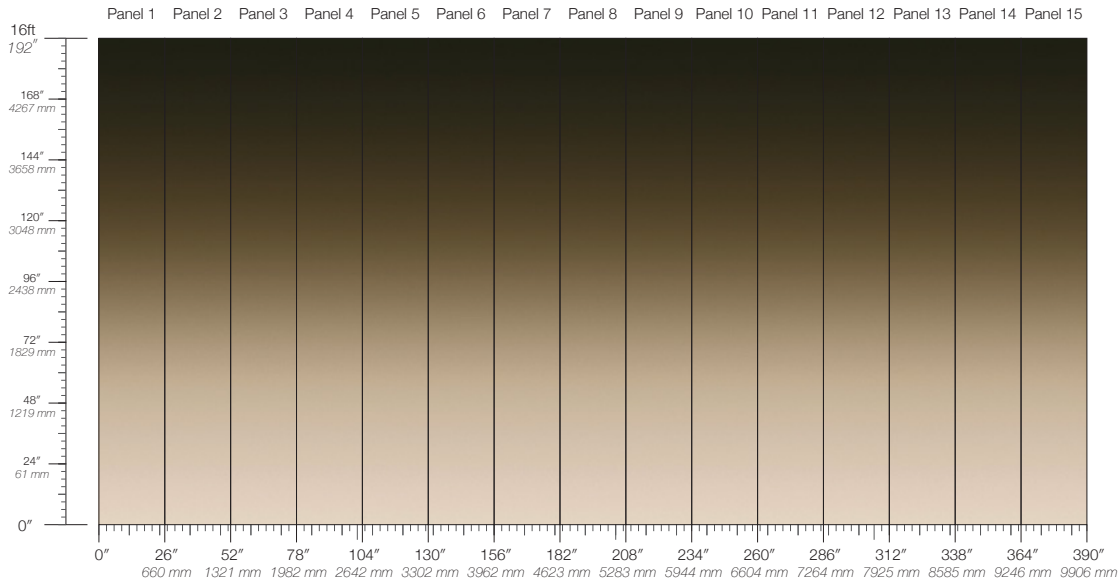

Aurora Burnish

Suitable for residential and some commercial projects

COLOR

Burnish

STOCK

Made to order

MAINTENANCE

Water-based cleanser

CONTACT

sales@calicowallpaper.com
+1 718 243 1705
57 Lispenard Street
New York, NY 10013 USA

ITEM

1182

LEAD TIME

4 weeks to print

ENVIRONMENTAL

FSC Certified Content

CONTENT

Clay-Coated Paper

MINIMUM

1 panel

SPECS

100% Cellulose face
Non-woven backing
7.1 oz per linear yard
117 g per linear meter
Smooth surface texture

DISCLAIMER

Refer to our website to see the full mural artwork. Reference the physical sample for color and texture. Panel maps represent mural artwork only.

PANEL WIDTH

26" / 661 mm trimmed

PRICE

Available upon request

PANEL HEIGHT

132" / 3353 mm standard
192" / 4877 mm extended

ORIGIN

USA

TESTING

(US) ASTM E84 Adhered Class A

REPEAT

Non-repeating

DETAILS

Custom options available