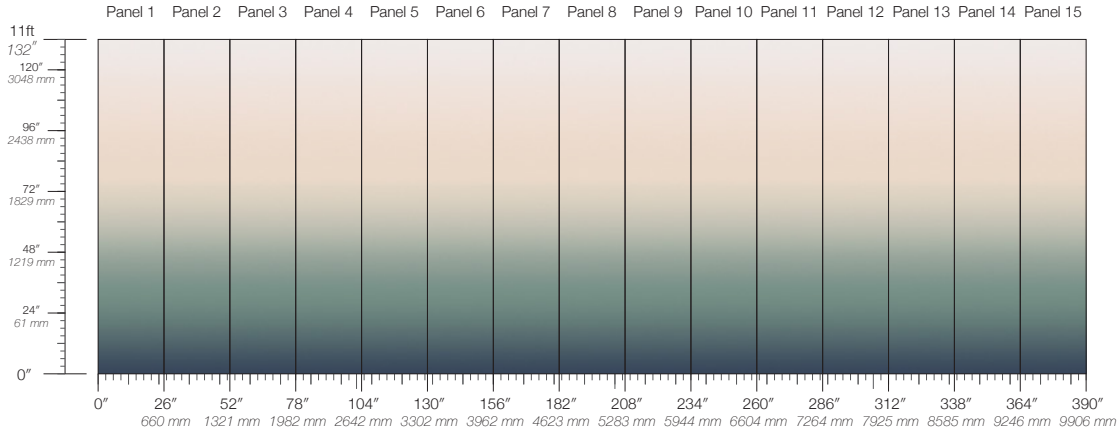

Aurora Bayou

Suitable for residential and some commercial projects

COLOR

Bayou

STOCK

Made to order

MAINTENANCE

Water-based cleanser

CONTACT

sales@calicowallpaper.com
+1 718 243 1705
57 Lispenard Street
New York, NY 10013 USA

ITEM

1163

LEAD TIME

4 weeks to print

ENVIRONMENTAL

FSC Certified Content

CONTENT

Clay-Coated Paper

MINIMUM

1 panel

SPECS

100% Cellulose face
Non-woven backing
7.1 oz per linear yard
117 g per linear meter
Smooth surface texture

DISCLAIMER

Refer to our website to see the full mural artwork. Reference the physical sample for color and texture. Panel maps represent mural artwork only.

PANEL WIDTH

26" / 661 mm trimmed

PRICE

Available upon request

PANEL HEIGHT

132" / 3353 mm standard
192" / 4877 mm extended

ORIGIN

USA

TESTING

(US) ASTM E84 Adhered Class A

REPEAT

Non-repeating

DETAILS

Custom options available