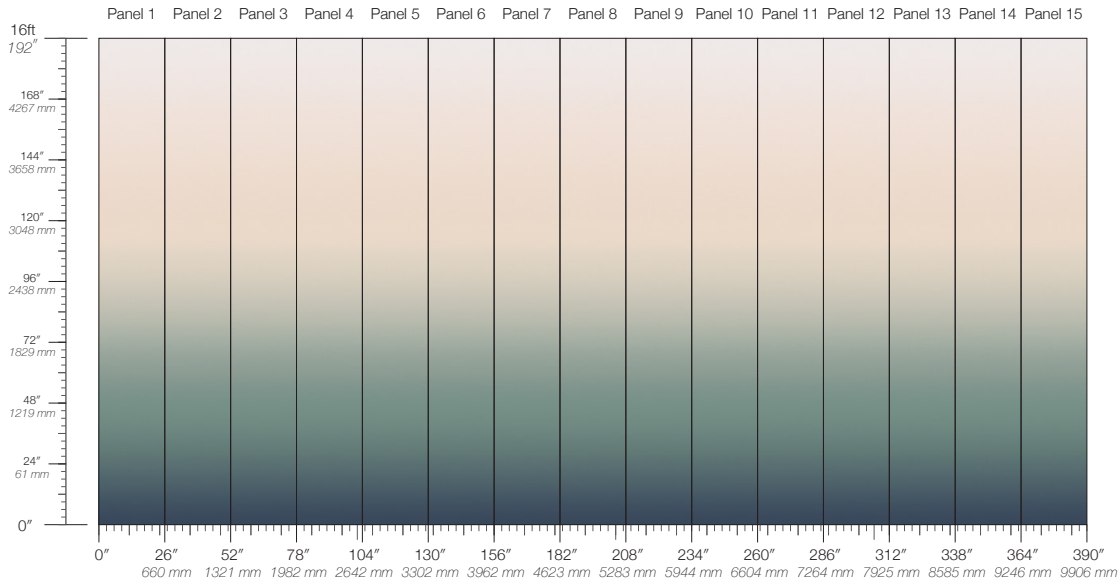

Aurora Bayou

Suitable for residential and some commercial projects

COLOR

Bayou

STOCK

Made to order

MAINTENANCE

Water-based cleanser

CONTACT

sales@calicowallpaper.com
+1 718 243 1705
57 Lispenard Street
New York, NY 10013 USA

ITEM

1163

LEAD TIME

4 weeks to print

ENVIRONMENTAL

FSC Certified Content

CONTENT

Clay-Coated Paper

MINIMUM

1 panel

SPECS

100% Cellulose face
Non-woven backing
7.1 oz per linear yard
117 g per linear meter
Smooth surface texture

DISCLAIMER

Refer to our website to see the full mural artwork. Reference the physical sample for color and texture. Panel maps represent mural artwork only.

PANEL WIDTH

26" / 661 mm trimmed

PRICE

Available upon request

PANEL HEIGHT

132" / 3353 mm standard
192" / 4877 mm extended

ORIGIN

USA

TESTING

(US) ASTM E84 Adhered Class A

REPEAT

Non-repeating

DETAILS

Custom options available