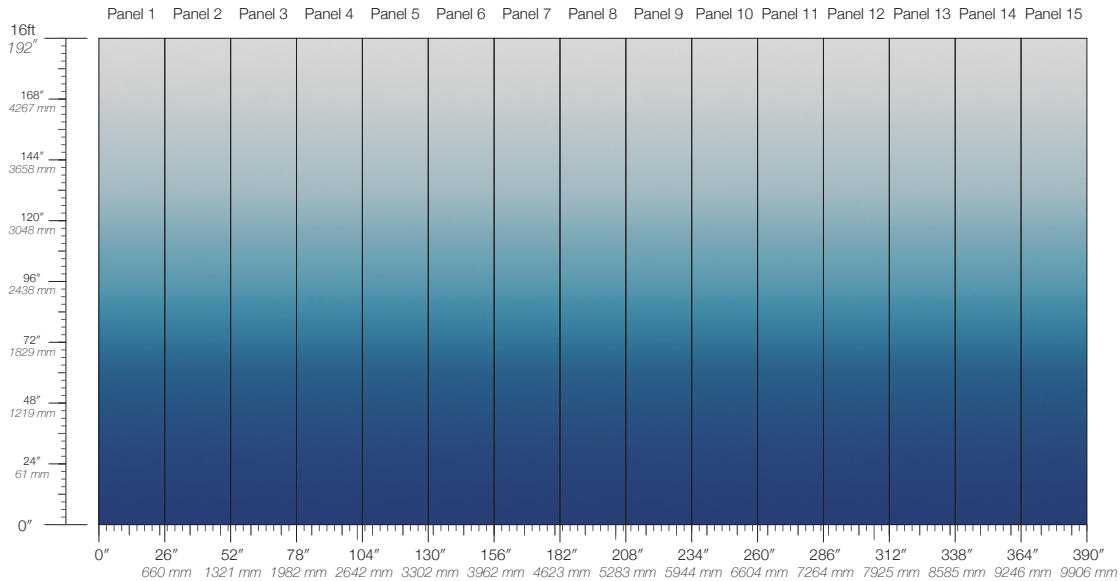

Aurora Azure

Suitable for residential and some commercial projects

COLOR

Azure

STOCK

Made to order

MAINTENANCE

Water-based cleanser

CONTACT

sales@calicowallpaper.com
+1 718 243 1705
57 Lispenard Street
New York, NY 10013 USA

ITEM

1162

LEAD TIME

4 weeks to print

ENVIRONMENTAL

FSC Certified Content

CONTENT

Clay-Coated Paper

MINIMUM

1 panel

SPECS

100% Cellulose face
Non-woven backing
7.1 oz per linear yard
117 g per linear meter
Smooth surface texture

DISCLAIMER

Refer to our website to see the full mural artwork. Reference the physical sample for color and texture. Panel maps represent mural artwork only.

PANEL WIDTH

26" / 661 mm trimmed

PRICE

Available upon request

PANEL HEIGHT

132" / 3353 mm standard
192" / 4877 mm extended

ORIGIN

USA

TESTING

(US) ASTM E84 Adhered Class A

REPEAT

Non-repeating

DETAILS

Custom options available