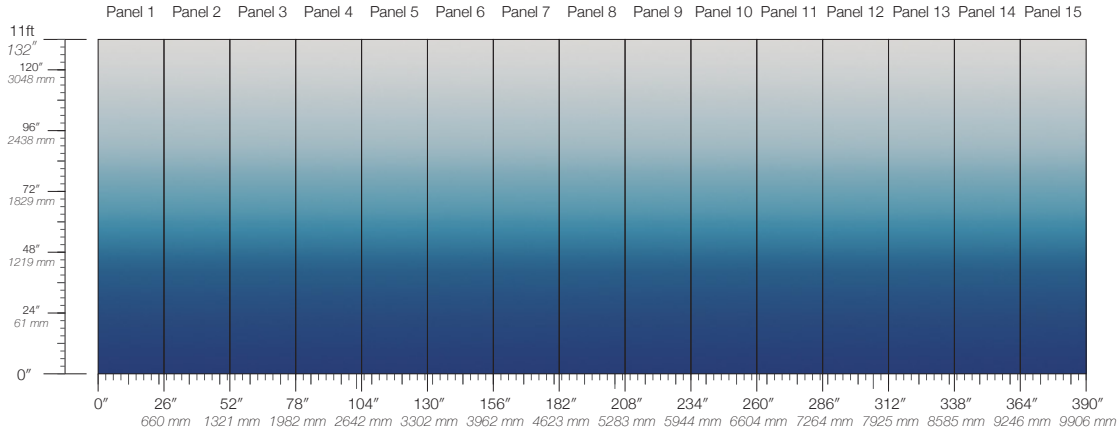

Aurora Azure

Suitable for residential and some commercial projects

COLOR

Azure

STOCK

Made to order

MAINTENANCE

Water-based cleanser

CONTACT

sales@calicowallpaper.com
+1 718 243 1705
57 Lispenard Street
New York, NY 10013 USA

ITEM

1162

LEAD TIME

4 weeks to print

ENVIRONMENTAL

FSC Certified Content

CONTENT

Clay-Coated Paper

MINIMUM

1 panel

SPECS

100% Cellulose face
Non-woven backing
7.1 oz per linear yard
117 g per linear meter
Smooth surface texture

DISCLAIMER

Refer to our website to see the full mural artwork. Reference the physical sample for color and texture. Panel maps represent mural artwork only.

PANEL WIDTH

26" / 661 mm trimmed

PRICE

Available upon request

PANEL HEIGHT

132" / 3353 mm standard
192" / 4877 mm extended

ORIGIN

USA

TESTING

(US) ASTM E84 Adhered Class A

REPEAT

Non-repeating

DETAILS

Custom options available