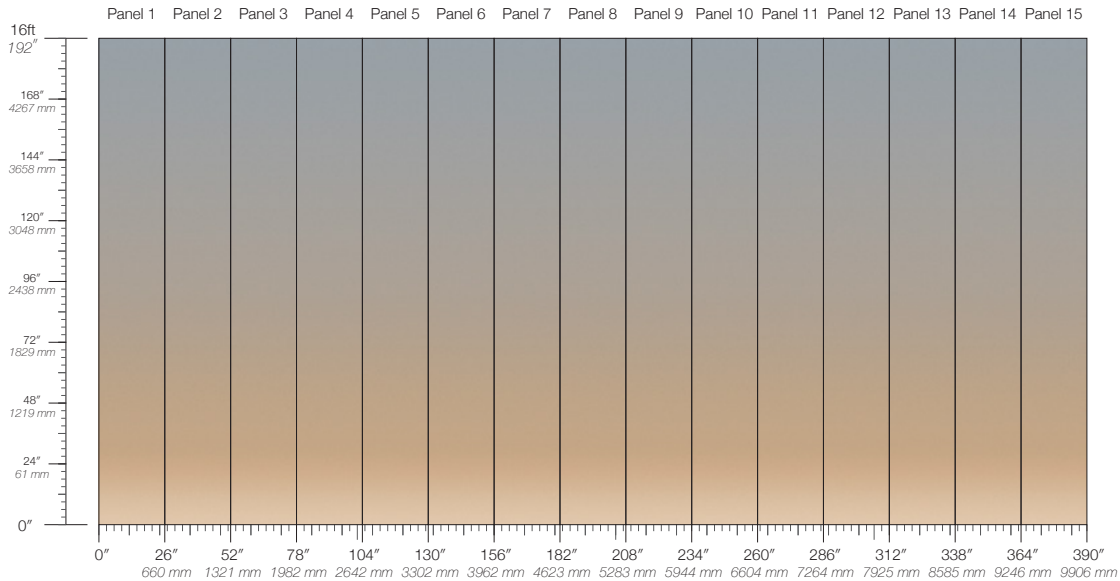

Aurora Anew

Suitable for residential and some commercial projects

COLOR

Anew

STOCK

Made to order

MAINTENANCE

Water-based cleanser

CONTACT

sales@calicowallpaper.com
+1 718 243 1705
57 Lispenard Street
New York, NY 10013 USA

ITEM

1181

LEAD TIME

4 weeks to print

ENVIRONMENTAL

FSC Certified Content

CONTENT

Clay-Coated Paper

MINIMUM

1 panel

SPECS

100% Cellulose face
Non-woven backing
7.1 oz per linear yard
117 g per linear meter
Smooth surface texture

DISCLAIMER

Refer to our website to see the full mural artwork. Reference the physical sample for color and texture. Panel maps represent mural artwork only.

PANEL WIDTH

26" / 661 mm trimmed

PRICE

Available upon request

PANEL HEIGHT

132" / 3353 mm standard
192" / 4877 mm extended

ORIGIN

USA

TESTING

(US) ASTM E84 Adhered Class A

REPEAT

Non-repeating

DETAILS

Custom options available