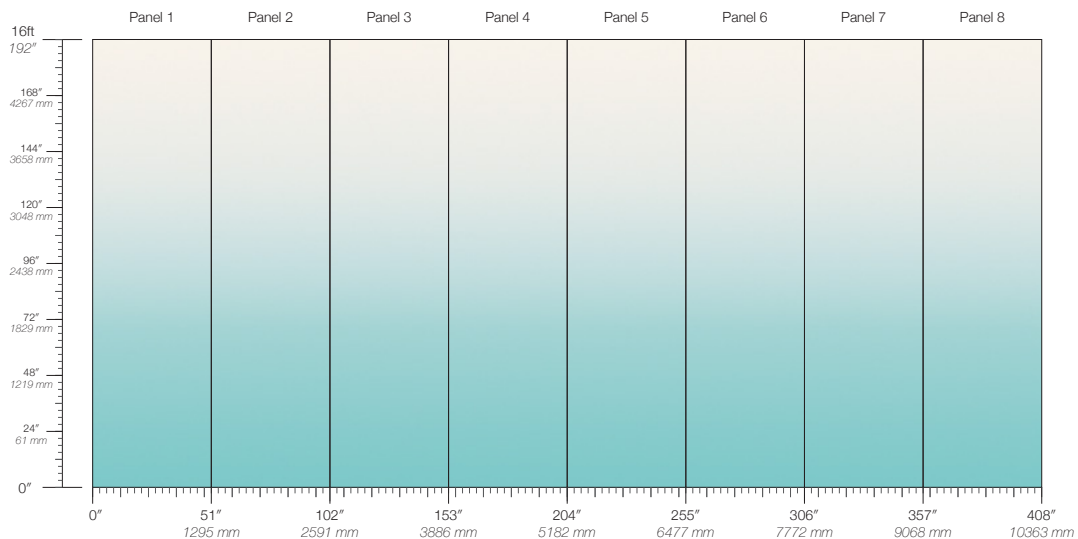

Aurora Tulum

Suitable for residential and commercial projects

DISCLAIMER

Refer to our website to see the full mural artwork. Reference the physical sample for color and texture. Panel maps represent mural artwork only.

COLOR

Tulum

PANEL HEIGHT

108" / 2743 mm base
132" / 3353 mm standard
192" / 4877 mm extended

LEAD TIME

4 weeks to print

DETAILS

Custom options available

SPECS

Polyester/Natural Fiber Face
Fabric Backing
9.3 oz/yd²
315.3 g/m²
Dappled Surface Texture

ITEM

1147

MINIMUM

1 panel

MAINTENANCE

Water-based cleanser

REPEAT

Non-repeating

PRICE

Available upon request

ENVIRONMENTAL

EPD & HPD Available
Declare Label
Red List Free
Low VOC
Contributes to LEED v4
31% Recycled Content

CONTENT

Type II PVC-Free

STOCK

Made to order

ORIGIN

USA

PANEL WIDTH

51" / 1295 mm trimmed

TESTING

ASTM E84 Adhered Class A
CAN/ULC-S102
CDPH CA Section 01350