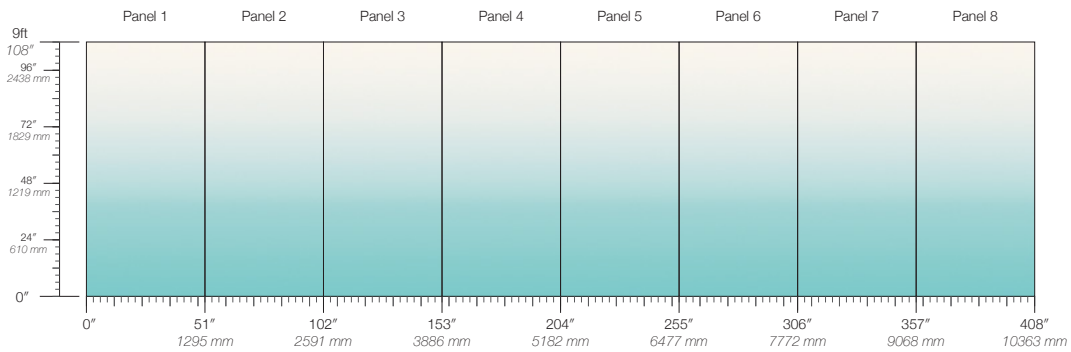

Aurora Tulum

Suitable for residential and commercial projects

DISCLAIMER

Refer to our website to see the full mural artwork. Reference the physical sample for color and texture. Panel maps represent mural artwork only.

COLOR

Tulum

PANEL HEIGHT

108" / 2743 mm base
132" / 3353 mm standard
192" / 4877 mm extended

LEAD TIME

4 weeks to print

DETAILS

Custom options available

SPECS

Polyester/Natural Fiber Face
Fabric Backing
9.3 oz/yd²
315.3 g/m²
Dappled Surface Texture

ITEM

1147

MINIMUM

1 panel

MAINTENANCE

Water-based cleanser

REPEAT

Non-repeating

PRICE

Available upon request

ENVIRONMENTAL

EPD & HPD Available
Declare Label
Red List Free
Low VOC
Contributes to LEED v4
31% Recycled Content

CONTENT

Type II PVC-Free

STOCK

Made to order

ORIGIN

USA

PANEL WIDTH

51" / 1295 mm trimmed

TESTING

ASTM E84 Adhered Class A
CAN/ULC-S102
CDPH CA Section 01350