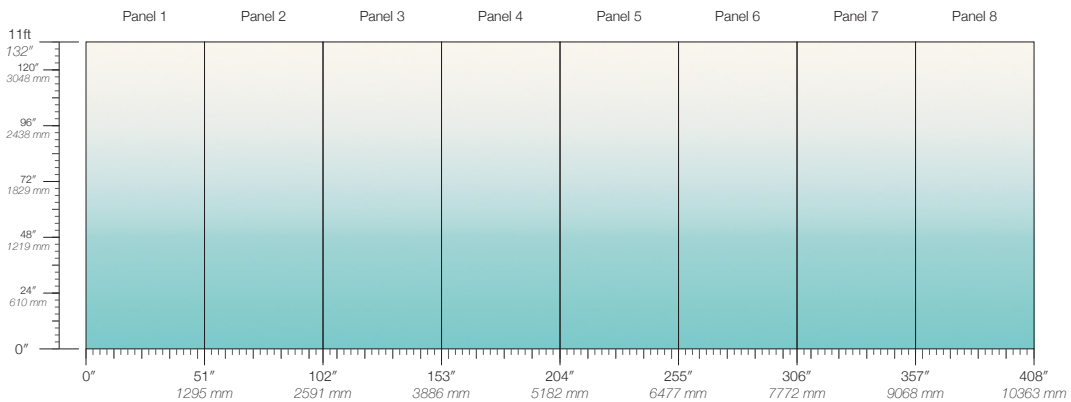

Aurora Tulum

Suitable for residential and commercial projects

DISCLAIMER

Refer to our website to see the full mural artwork. Reference the physical sample for color and texture. Panel maps represent mural artwork only.

COLOR

Tulum

PANEL HEIGHT

108" / 2743 mm base
132" / 3353 mm standard
192" / 4877 mm extended

LEAD TIME

4 weeks to print

DETAILS

Custom options available

SPECS

Polyester/Natural Fiber Face
Fabric Backing
9.3 oz/yd²
315.3 g/m²
Dappled Surface Texture

ITEM

1147

MINIMUM

1 panel

MAINTENANCE

Water-based cleanser

REPEAT

Non-repeating

PRICE

Available upon request

ENVIRONMENTAL

EPD & HPD Available
Declare Label
Red List Free
Low VOC
Contributes to LEED v4
31% Recycled Content

CONTENT

Type II PVC-Free

STOCK

Made to order

ORIGIN

USA

PANEL WIDTH

51" / 1295 mm trimmed

TESTING

ASTM E84 Adhered Class A
CAN/ULC-S102
CDPH CA Section 01350