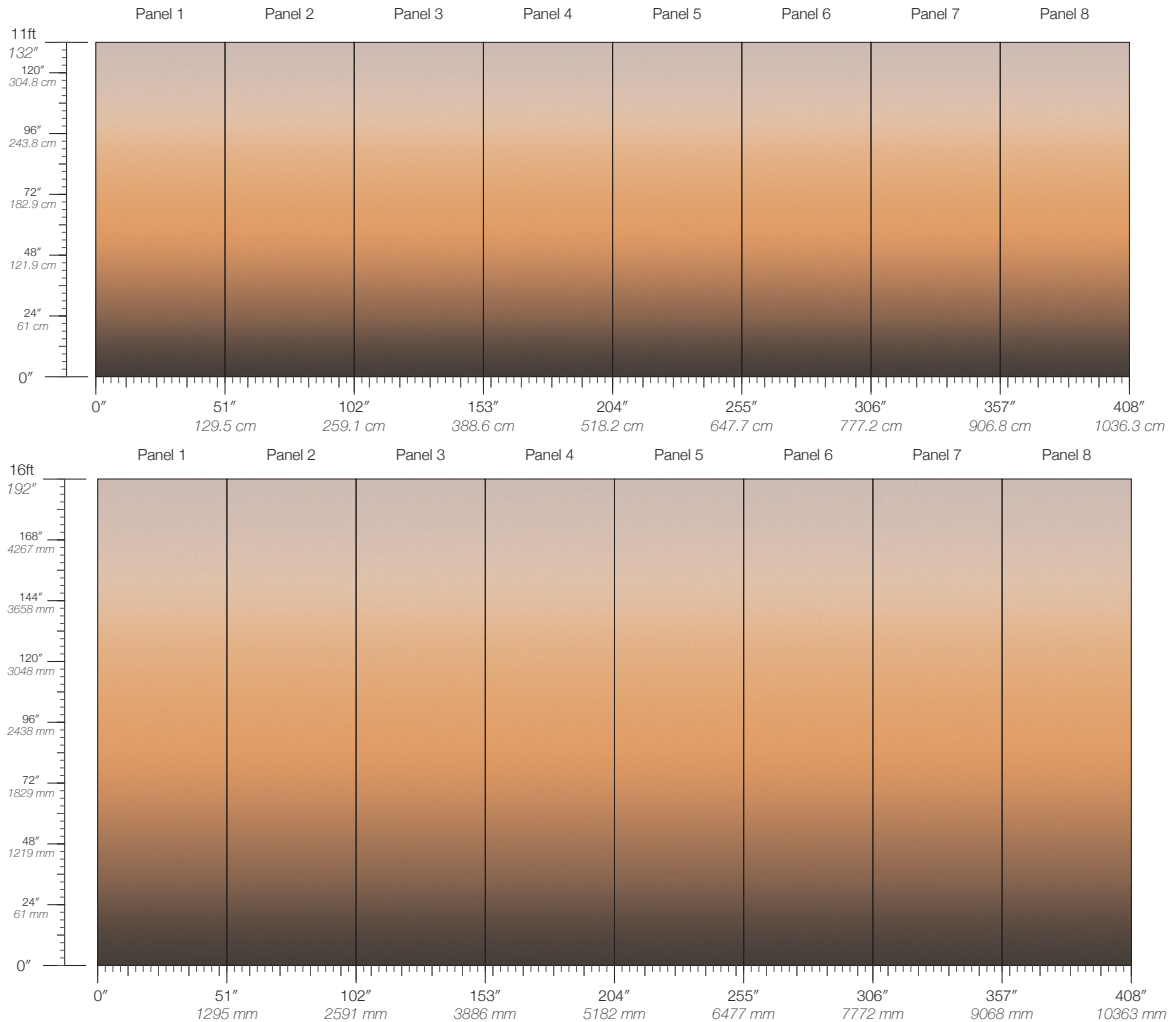

OPAL

ORCHID

PETAL

PUMICE

Aurora explores the emotions expressed by the ever-changing sky.

RAY

SILHOUETTE

TULUM

VERMEER

YEMOJA

Aurora Silhouette

Suitable for residential and commercial projects

COLOR
Silhouette

ITEM
1146

CONTENT
Type II PVC-Free

PANEL WIDTH
51" / 1295 mm trimmed

PANEL HEIGHT
132" / 3353 mm standard
192" / 4877 mm extended

REPEAT
Non-repeating

STOCK
Made to order

LEAD TIME
4 weeks to print

MINIMUM
1 panel

PRICE
Available upon request

ORIGIN
USA

DETAILS
Custom options available