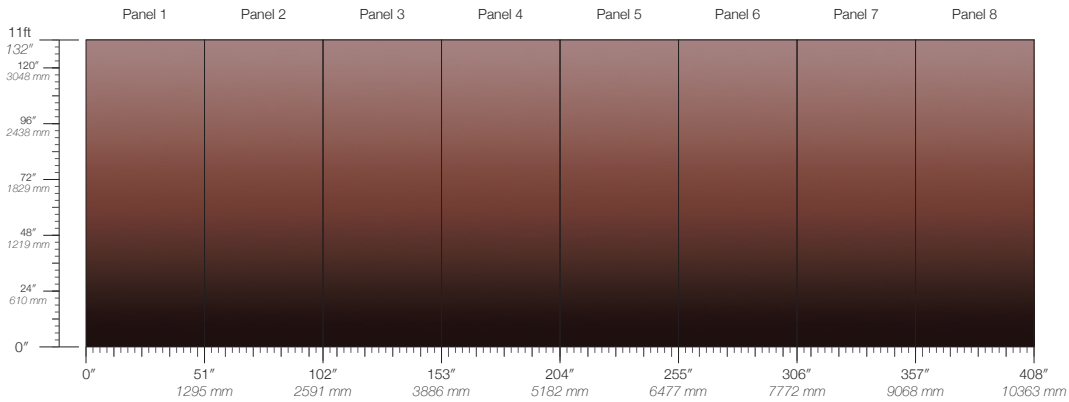

Aurora Oblio

Suitable for residential and commercial projects

DISCLAIMER

Refer to our website to see the full mural artwork. Reference the physical sample for color and texture. Panel maps represent mural artwork only.

COLOR

Oblio

PANEL HEIGHT

108" / 2743 mm base
132" / 3353 mm standard
192" / 4877 mm extended

LEAD TIME

4 weeks to print

DETAILS

Custom options available

SPECS

Polyester/Natural Fiber Face
Fabric Backing
9.3 oz/yd²
315.3 g/m²
Dappled Surface Texture

ITEM

1141

MINIMUM

1 panel

MAINTENANCE

Water-based cleanser

REPEAT

Non-repeating

PRICE

Available upon request

ENVIRONMENTAL

EPD & HPD Available
Declare Label
Red List Free
Low VOC
Contributes to LEED v4
31% Recycled Content

CONTENT

Type II PVC-Free

STOCK

Made to order

ORIGIN

USA

PANEL WIDTH

51" / 1295 mm trimmed

TESTING

ASTM E84 Adhered Class A
CAN/ULC-S102
CDPH CA Section 01350