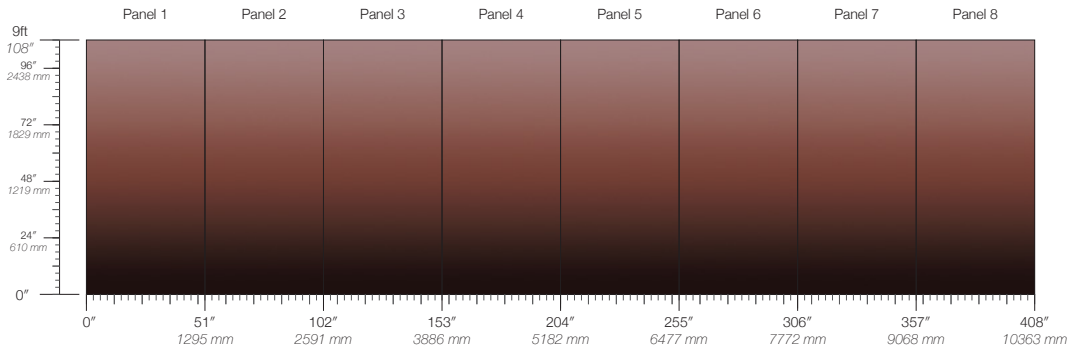

Aurora Oblio

Suitable for residential and commercial projects

DISCLAIMER

Refer to our website to see the full mural artwork. Reference the physical sample for color and texture. Panel maps represent mural artwork only.

COLOR

Oblio

PANEL HEIGHT

108" / 2743 mm base
132" / 3353 mm standard
192" / 4877 mm extended

LEAD TIME

4 weeks to print

DETAILS

Custom options available

SPECS

Polyester/Natural Fiber Face
Fabric Backing
9.3 oz/yd²
315.3 g/m²
Dappled Surface Texture

ITEM

1141

MINIMUM

1 panel

MAINTENANCE

Water-based cleanser

REPEAT

Non-repeating

PRICE

Available upon request

ENVIRONMENTAL

EPD & HPD Available
Declare Label
Red List Free
Low VOC
Contributes to LEED v4
31% Recycled Content

CONTENT

Type II PVC-Free

STOCK

Made to order

ORIGIN

USA

PANEL WIDTH

51" / 1295 mm trimmed

TESTING

ASTM E84 Adhered Class A
CAN/ULC-S102
CDPH CA Section 01350