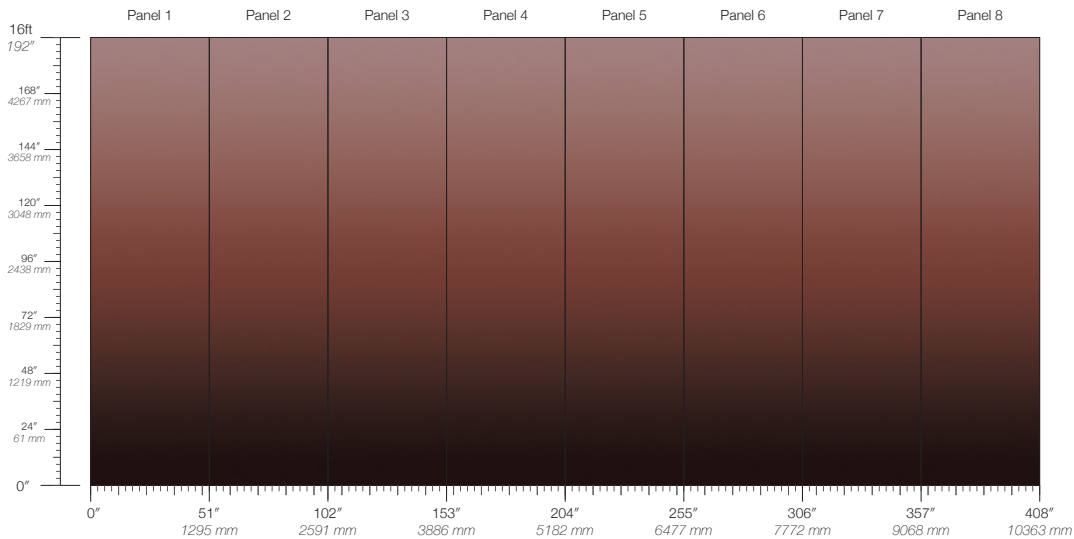

Aurora Oblio

Suitable for residential and commercial projects

DISCLAIMER

Refer to our website to see the full mural artwork. Reference the physical sample for color and texture. Panel maps represent mural artwork only.

COLOR

Oblio

PANEL HEIGHT

108" / 2743 mm base
132" / 3353 mm standard
192" / 4877 mm extended

LEAD TIME

4 weeks to print

DETAILS

Custom options available

SPECS

Polyester/Natural Fiber Face
Fabric Backing
9.3 oz/yd²
315.3 g/m²
Dappled Surface Texture

ITEM

1141

MINIMUM

1 panel

MAINTENANCE

Water-based cleanser

REPEAT

Non-repeating

PRICE

Available upon request

ENVIRONMENTAL

EPD & HPD Available
Declare Label
Red List Free
Low VOC
Contributes to LEED v4
31% Recycled Content

CONTENT

Type II PVC-Free

STOCK

Made to order

ORIGIN

USA

PANEL WIDTH

51" / 1295 mm trimmed

TESTING

ASTM E84 Adhered Class A
CAN/ULC-S102
CDPH CA Section 01350