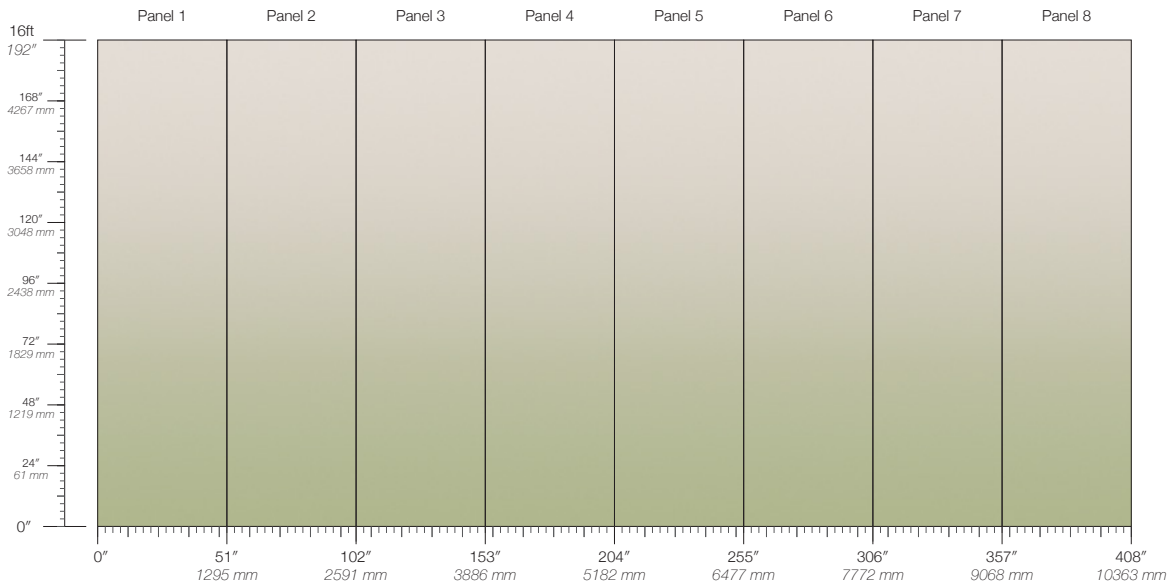

Aurora Moss

Suitable for residential and commercial projects

COLOR

Moss

STOCK

Made to order

ENVIRONMENTAL

Recycled Content
Phthalate Free
Low VOC
HPD Available

MAINTENANCE

Water-based cleanser

ITEM

1140

LEAD TIME

4 weeks to print

SPECS

Polyester/Natural Fiber face
Fabric backing
14 oz per linear yard
435.2 g per linear meter
Dappled surface texture

CONTACT

sales@calicowallpaper.com
+1 718 243 1705
57 Lispenard Street
New York, NY 10013 USA

CONTENT

Type II PVC-Free

MINIMUM

1 panel

PANEL WIDTH

51" / 1295 mm trimmed

PRICE

Available upon request

PANEL HEIGHT

132" / 3353 mm standard
192" / 4877 mm extended

ORIGIN

USA

REPEAT

Non-repeating

DETAILS

Custom options available

TESTING

(US) ASTM E84 Adhered Class A
CCC-W-408D Type II
W-101 Type II Class A
ASTM E96 Procedure B - 66 Perms

DISCLAIMER

Refer to our website to see the full mural artwork. Reference the physical sample for color and texture. Panel maps represent mural artwork only.