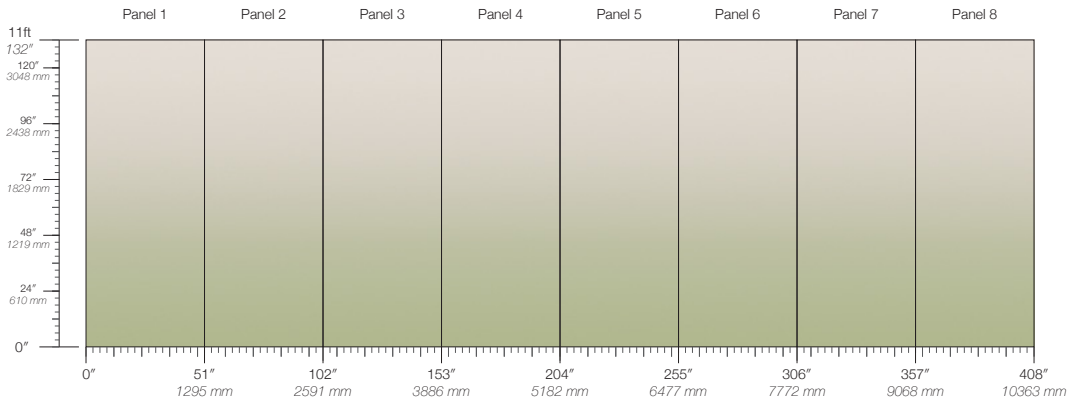

Aurora Moss

Suitable for residential and commercial projects

DISCLAIMER

Refer to our website to see the full mural artwork. Reference the physical sample for color and texture. Panel maps represent mural artwork only.

COLOR

Moss

PANEL HEIGHT

108" / 2743 mm base
132" / 3353 mm standard
192" / 4877 mm extended

LEAD TIME

4 weeks to print

DETAILS

Custom options available

SPECS

Polyester/Natural Fiber Face
Fabric Backing
9.3 oz/yd²
315.3 g/m²
Dappled Surface Texture

ITEM

1140

MINIMUM

1 panel

MAINTENANCE

Water-based cleanser

REPEAT

Non-repeating

PRICE

Available upon request

ENVIRONMENTAL

EPD & HPD Available
Declare Label
Red List Free
Low VOC
Contributes to LEED v4
31% Recycled Content

CONTENT

Type II PVC-Free

STOCK

Made to order

ORIGIN

USA

PANEL WIDTH

51" / 1295 mm trimmed

TESTING

ASTM E84 Adhered Class A
CAN/ULC-S102
CDPH CA Section 01350