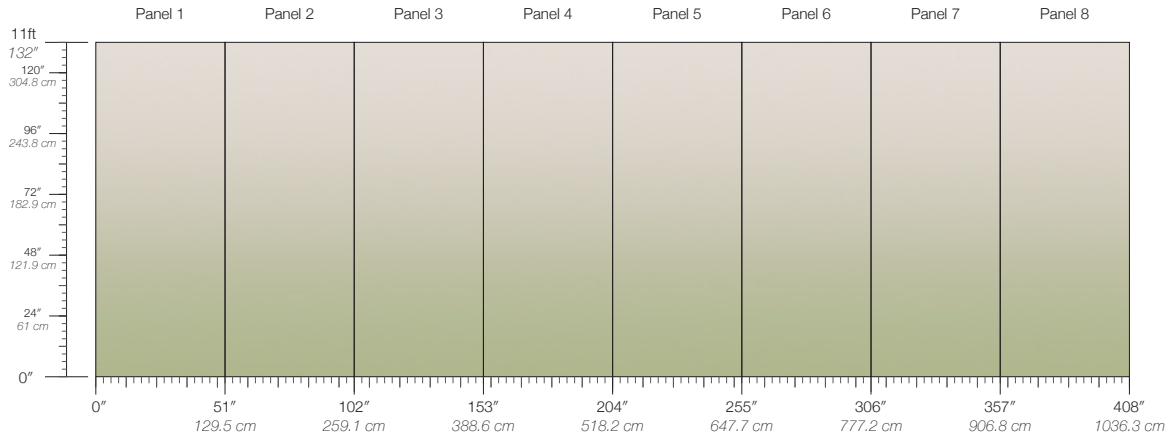

Aurora Moss

Suitable for residential and commercial projects

COLOR

Moss

STOCK

Made to order

ENVIRONMENTAL

Recycled Content
Phthalate Free
Low VOC
HPD Available

MAINTENANCE

Water-based cleanser

ITEM

1140

LEAD TIME

4 weeks to print

SPECS

Polyester/Natural Fiber face
Fabric backing
14 oz per linear yard
435.2 g per linear meter
Dappled surface texture

CONTACT

sales@calicowallpaper.com
+1 718 243 1705
57 Lispenard Street
New York, NY 10013 USA

CONTENT

Type II PVC-Free

MINIMUM

1 panel

PANEL WIDTH

51" / 1295 mm trimmed

PRICE

Available upon request

PANEL HEIGHT

132" / 3353 mm standard
192" / 4877 mm extended

ORIGIN

USA

REPEAT

Non-repeating

DETAILS

Custom options available

TESTING

(US) ASTM E84 Adhered Class A
CCC-W-408D Type II
W-101 Type II Class A
ASTM E96 Procedure B - 66 Perms

DISCLAIMER

Refer to our website to see the full mural artwork. Reference the physical sample for color and texture. Panel maps represent mural artwork only.