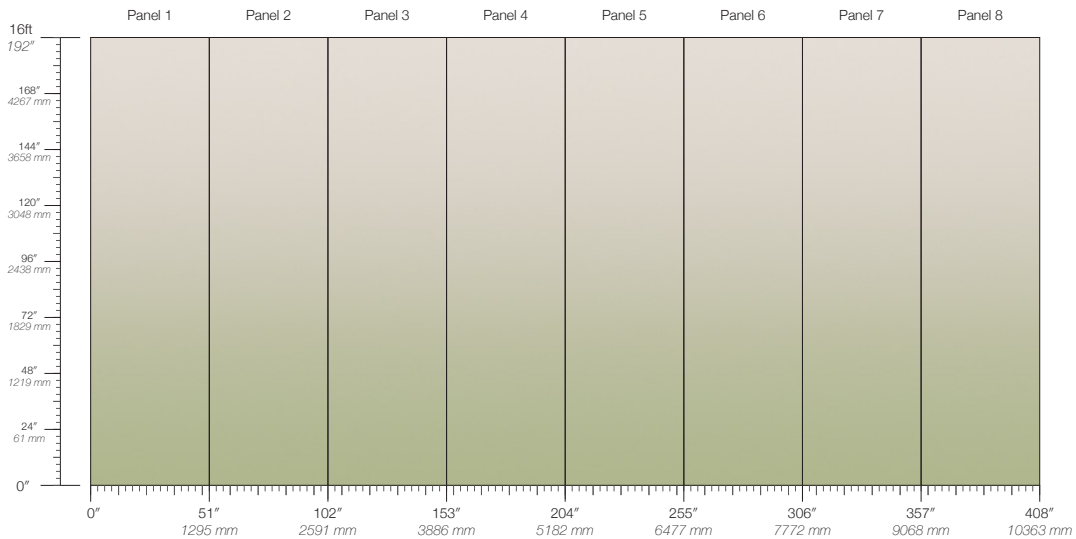

Aurora Moss

Suitable for residential and commercial projects

DISCLAIMER

Refer to our website to see the full mural artwork. Reference the physical sample for color and texture. Panel maps represent mural artwork only.

COLOR

Moss

PANEL HEIGHT

108" / 2743 mm base
132" / 3353 mm standard
192" / 4877 mm extended

LEAD TIME

4 weeks to print

DETAILS

Custom options available

SPECS

Polyester/Natural Fiber Face
Fabric Backing
9.3 oz/yd²
315.3 g/m²
Dappled Surface Texture

ITEM

1140

MINIMUM

1 panel

MAINTENANCE

Water-based cleanser

REPEAT

Non-repeating

PRICE

Available upon request

ENVIRONMENTAL

EPD & HPD Available
Declare Label
Red List Free
Low VOC
Contributes to LEED v4
31% Recycled Content

CONTENT

Type II PVC-Free

STOCK

Made to order

ORIGIN

USA

PANEL WIDTH

51" / 1295 mm trimmed

TESTING

ASTM E84 Adhered Class A
CAN/ULC-S102
CDPH CA Section 01350