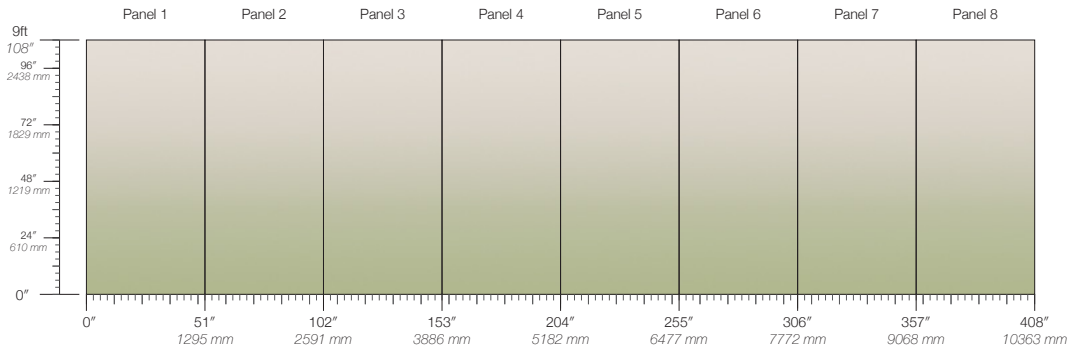

Aurora Moss

Suitable for residential and commercial projects

DISCLAIMER

Refer to our website to see the full mural artwork. Reference the physical sample for color and texture. Panel maps represent mural artwork only.

COLOR

Moss

PANEL HEIGHT

108" / 2743 mm base
132" / 3353 mm standard
192" / 4877 mm extended

LEAD TIME

4 weeks to print

DETAILS

Custom options available

SPECS

Polyester/Natural Fiber Face
Fabric Backing
9.3 oz/yd²
315.3 g/m²
Dappled Surface Texture

ITEM

1140

MINIMUM

1 panel

MAINTENANCE

Water-based cleanser

REPEAT

Non-repeating

PRICE

Available upon request

ENVIRONMENTAL

EPD & HPD Available
Declare Label
Red List Free
Low VOC
Contributes to LEED v4
31% Recycled Content

CONTENT

Type II PVC-Free

STOCK

Made to order

ORIGIN

USA

PANEL WIDTH

51" / 1295 mm trimmed

TESTING

ASTM E84 Adhered Class A
CAN/ULC-S102
CDPH CA Section 01350