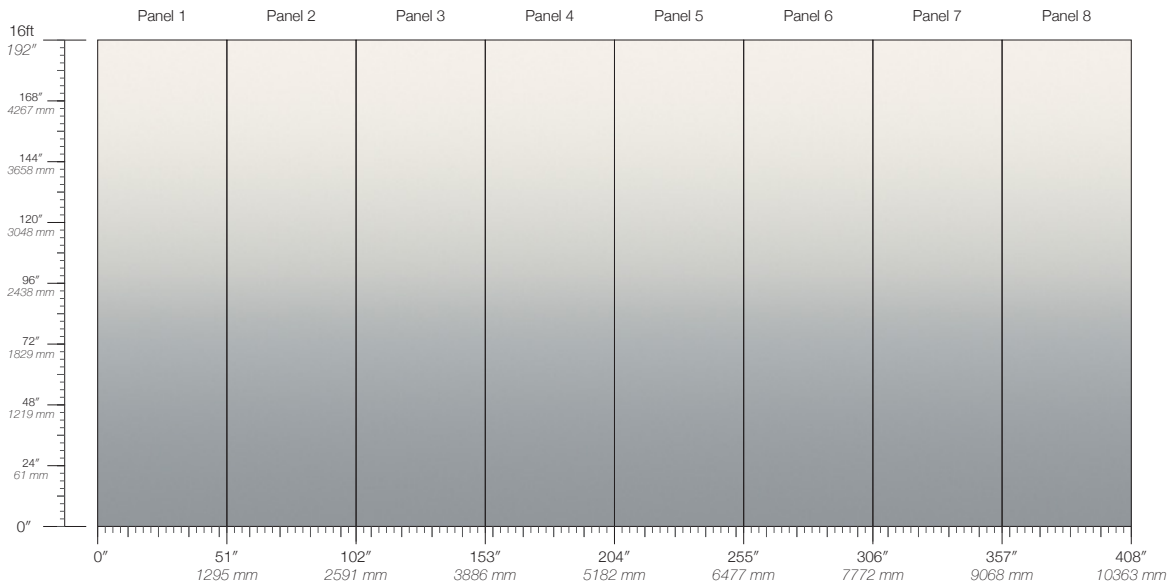

Aurora Mist

Suitable for residential and commercial projects

COLOR

Mist

ITEM

1139

CONTENT

Type II PVC-Free

PANEL WIDTH

51" / 1295 mm trimmed

PANEL HEIGHT

132" / 3353 mm standard
192" / 4877 mm extended

REPEAT

Non-repeating

STOCK

Made to order

LEAD TIME

4 weeks to print

MINIMUM

1 panel

PRICE

Available upon request

ORIGIN

USA

DETAILS

Custom options available

ENVIRONMENTAL

Recycled Content
Phthalate Free
Low VOC
HPD Available

SPECS

Polyester/Natural Fiber face
Fabric backing
14 oz per linear yard
435.2 g per linear meter
Dappled surface texture

TESTING

(US) ASTM E84 Adhered Class A
(CN) CAN/ULC-S102.2 Class A
CCC-W-408D Type II
W-101 Type II Class A
ASTM E96 Procedure B - 66 Perms

MAINTENANCE

Water-based cleanser

CONTACT

sales@calicowallpaper.com
+1 718 243 1705
57 Lispenard Street
New York, NY 10013 USA

DISCLAIMER

Refer to our website to see the full mural artwork. Reference the physical sample for color and texture. Panel maps represent mural artwork only.