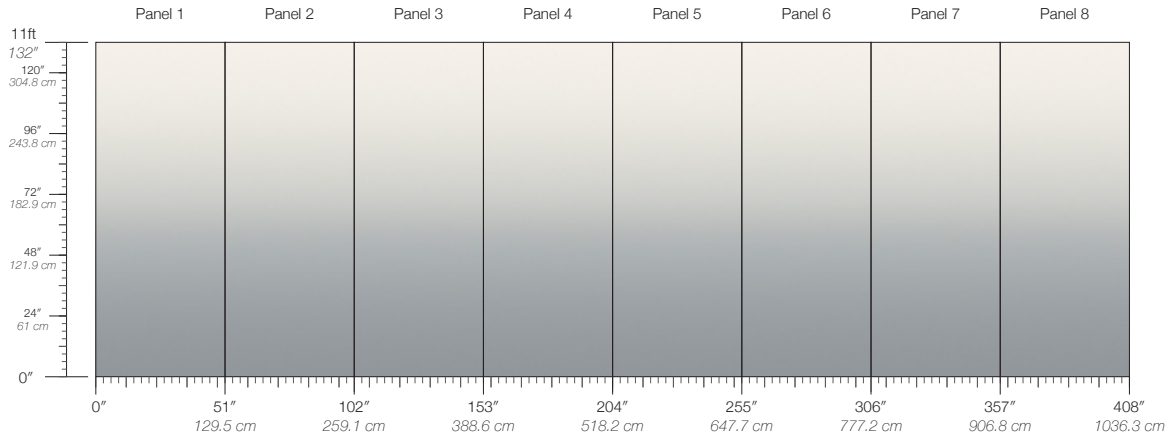

Aurora Mist

Suitable for residential and commercial projects

COLOR

Mist

ITEM

1139

CONTENT

Type II PVC-Free

PANEL WIDTH

51" / 1295 mm trimmed

PANEL HEIGHT

132" / 3353 mm standard
192" / 4877 mm extended

REPEAT

Non-repeating

STOCK

Made to order

LEAD TIME

4 weeks to print

MINIMUM

1 panel

PRICE

Available upon request

ORIGIN

USA

DETAILS

Custom options available

ENVIRONMENTAL

Recycled Content
Phthalate Free
Low VOC
HPD Available

SPECS

Polyester/Natural Fiber face
Fabric backing
14 oz per linear yard
435.2 g per linear meter
Dappled surface texture

TESTING

(US) ASTM E84 Adhered Class A
(CN) CAN/ULC-S102.2 Class A
CCC-W-408D Type II
W-101 Type II Class A
ASTM E96 Procedure B - 66 Perms

MAINTENANCE

Water-based cleanser

CONTACT

sales@calicowallpaper.com
+1 718 243 1705
57 Lispenard Street
New York, NY 10013 USA

DISCLAIMER

Refer to our website to see the full mural artwork. Reference the physical sample for color and texture. Panel maps represent mural artwork only.