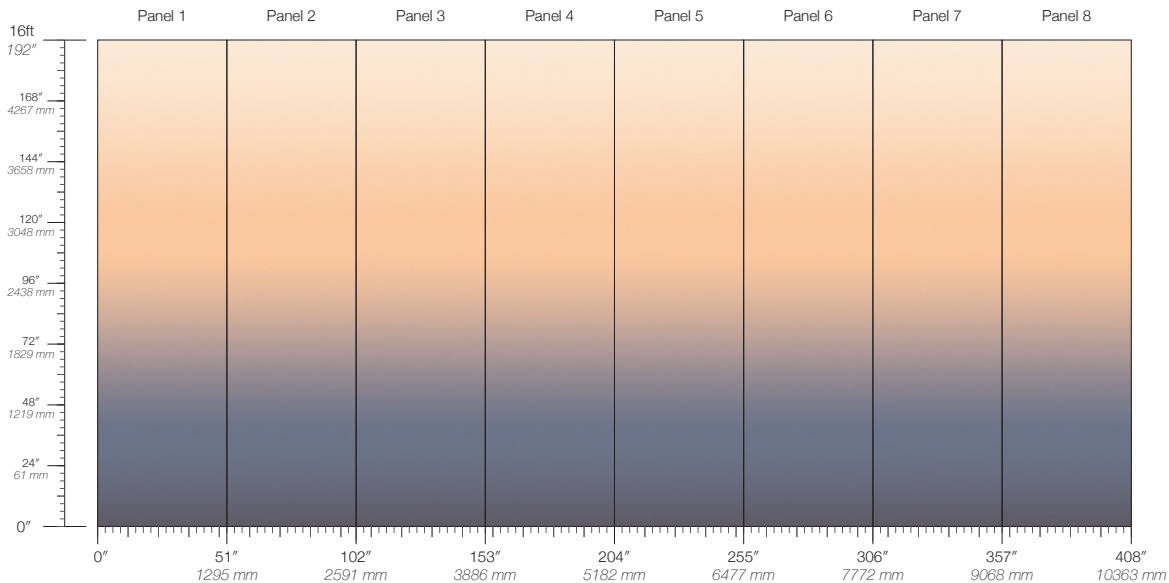

Aurora Heaven

Suitable for residential and commercial projects

COLOR

Heaven

ITEM

1138

CONTENT

Type II PVC-Free

PANEL WIDTH

51" / 1295 mm trimmed

PANEL HEIGHT

132" / 3353 mm standard
192" / 4877 mm extended

REPEAT

Non-repeating

STOCK

Made to order

LEAD TIME

4 weeks to print

MINIMUM

1 panel

PRICE

Available upon request

ORIGIN

USA

DETAILS

Custom options available

ENVIRONMENTAL

Recycled Content
Phthalate Free
Low VOC
HPD Available

SPECS

Polyester/Natural Fiber face
Fabric backing
14 oz per linear yard
435.2 g per linear meter
Dappled surface texture

TESTING

(US) ASTM E84 Adhered Class A
(CN) CAN/ULC-S102.2 Class A
CCC-W-408D Type II
W-101 Type II Class A
ASTM E96 Procedure B - 66 Perms

MAINTENANCE

Water-based cleanser

CONTACT

sales@calicowallpaper.com
+1 718 243 1705
57 Lispenard Street
New York, NY 10013 USA

DISCLAIMER

Refer to our website to see the full mural artwork. Reference the physical sample for color and texture. Panel maps represent mural artwork only.