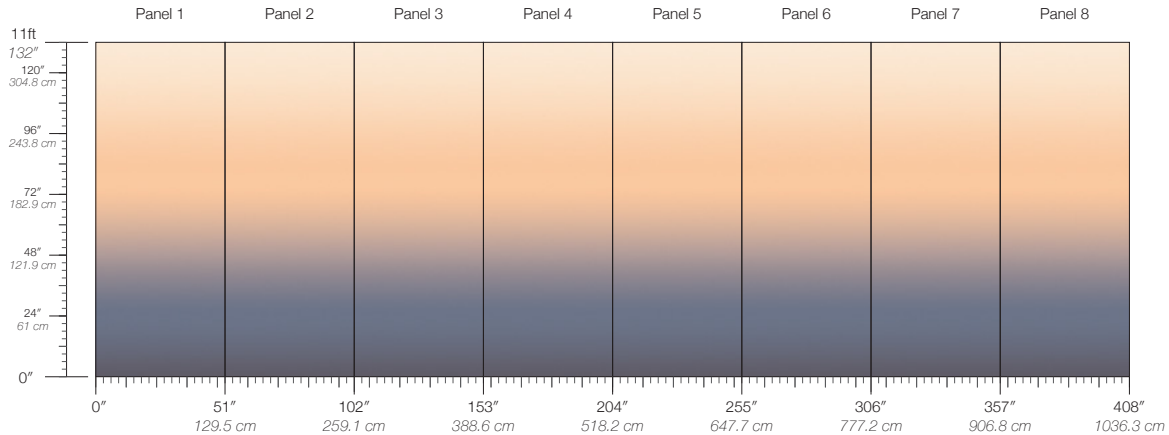

Aurora Heaven

Suitable for residential and commercial projects

COLOR

Heaven

ITEM

1138

CONTENT

Type II PVC-Free

PANEL WIDTH

51" / 1295 mm trimmed

PANEL HEIGHT

132" / 3353 mm standard
192" / 4877 mm extended

REPEAT

Non-repeating

STOCK

Made to order

LEAD TIME

4 weeks to print

MINIMUM

1 panel

PRICE

Available upon request

ORIGIN

USA

DETAILS

Custom options available

ENVIRONMENTAL

Recycled Content
Phthalate Free
Low VOC
HPD Available

SPECS

Polyester/Natural Fiber face
Fabric backing
14 oz per linear yard
435.2 g per linear meter
Dappled surface texture

TESTING

(US) ASTM E84 Adhered Class A
(CN) CAN/ULC-S102.2 Class A
CCC-W-408D Type II
W-101 Type II Class A
ASTM E96 Procedure B - 66 Perms

MAINTENANCE

Water-based cleanser

CONTACT

sales@calicowallpaper.com
+1 718 243 1705
57 Lispenard Street
New York, NY 10013 USA

DISCLAIMER

Refer to our website to see the full mural artwork. Reference the physical sample for color and texture. Panel maps represent mural artwork only.