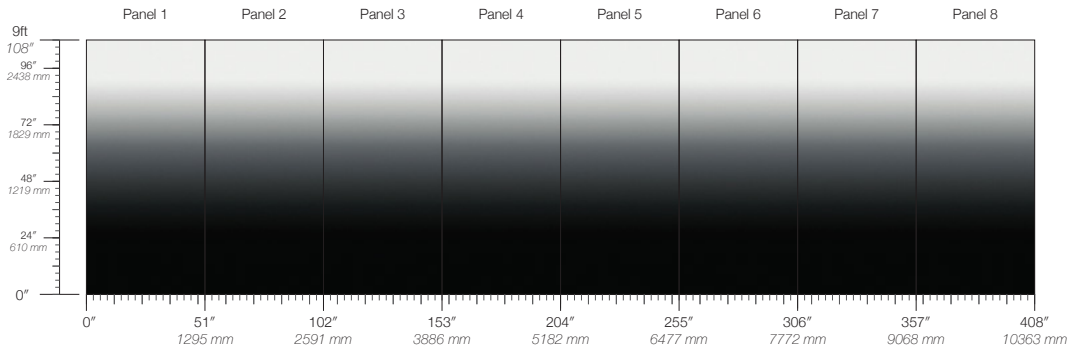

Aurora Eclipse

Suitable for residential and commercial projects

DISCLAIMER

Refer to our website to see the full mural artwork. Reference the physical sample for color and texture. Panel maps represent mural artwork only.

COLOR

Eclipse

PANEL HEIGHT

108" / 2743 mm base
132" / 3353 mm standard
192" / 4877 mm extended

LEAD TIME

4 weeks to print

DETAILS

Custom options available

SPECS

Polyester/Natural Fiber Face
Fabric Backing
9.3 oz/yd²
315.3 g/m²
Dappled Surface Texture

ITEM

1151

MINIMUM

1 panel

MAINTENANCE

Water-based cleanser

REPEAT

Non-repeating

PRICE

Available upon request

ENVIRONMENTAL

EPD & HPD Available
Declare Label
Red List Free
Low VOC
Contributes to LEED v4
31% Recycled Content

CONTENT

Type II PVC-Free

STOCK

Made to order

ORIGIN

USA

PANEL WIDTH

51" / 1295 mm trimmed

TESTING

ASTM E84 Adhered Class A
CAN/ULC-S102
CDPH CA Section 01350