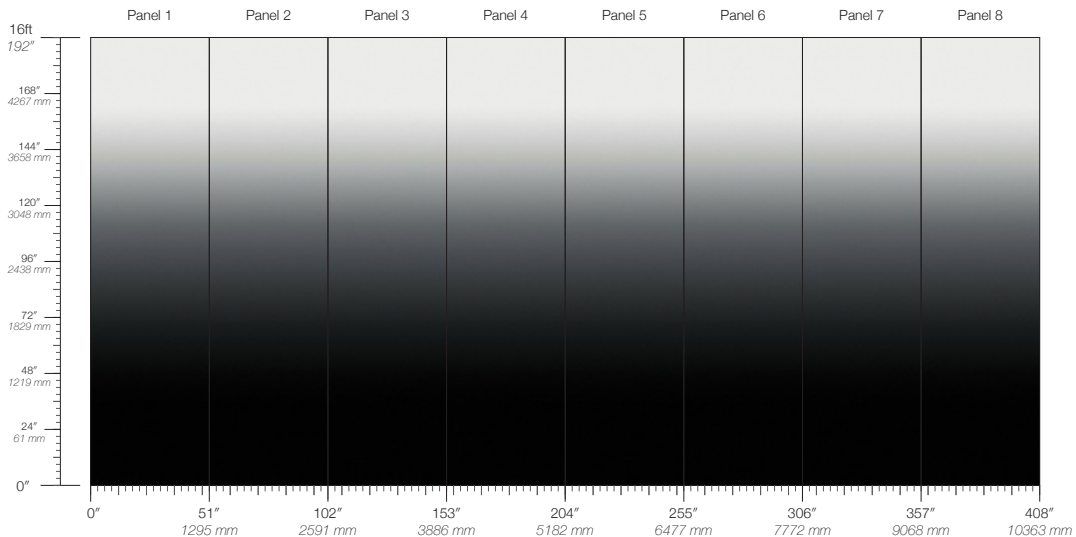

Aurora Eclipse

Suitable for residential and commercial projects

DISCLAIMER

Refer to our website to see the full mural artwork. Reference the physical sample for color and texture. Panel maps represent mural artwork only.

COLOR

Eclipse

PANEL HEIGHT

108" / 2743 mm base
132" / 3353 mm standard
192" / 4877 mm extended

LEAD TIME

4 weeks to print

DETAILS

Custom options available

SPECS

Polyester/Natural Fiber Face
Fabric Backing
9.3 oz/yd²
315.3 g/m²
Dappled Surface Texture

ITEM

1151

MINIMUM

1 panel

MAINTENANCE

Water-based cleanser

REPEAT

Non-repeating

PRICE

Available upon request

ENVIRONMENTAL

EPD & HPD Available
Declare Label
Red List Free
Low VOC
Contributes to LEED v4
31% Recycled Content

CONTENT

Type II PVC-Free

STOCK

Made to order

ORIGIN

USA

PANEL WIDTH

51" / 1295 mm trimmed

TESTING

ASTM E84 Adhered Class A
CAN/ULC-S102
CDPH CA Section 01350