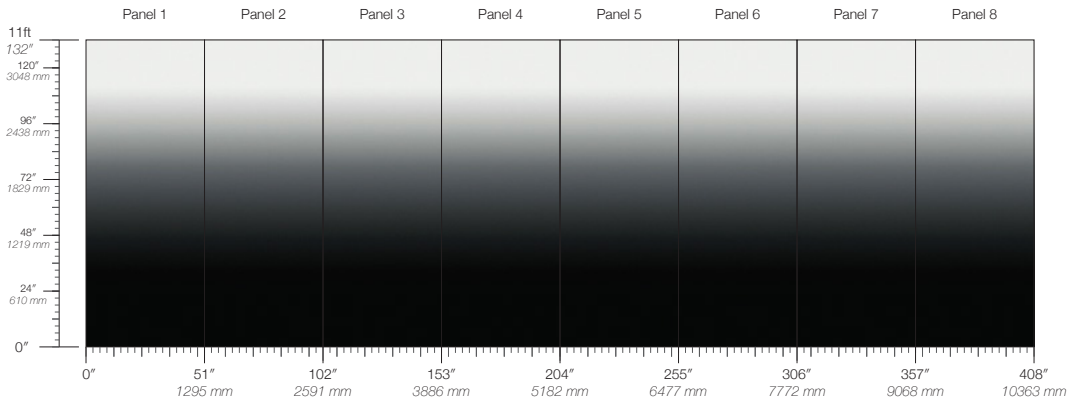

Aurora Eclipse

Suitable for residential and commercial projects

DISCLAIMER

Refer to our website to see the full mural artwork. Reference the physical sample for color and texture. Panel maps represent mural artwork only.

COLOR

Eclipse

PANEL HEIGHT

108" / 2743 mm base
132" / 3353 mm standard
192" / 4877 mm extended

LEAD TIME

4 weeks to print

DETAILS

Custom options available

SPECS

Polyester/Natural Fiber Face
Fabric Backing
9.3 oz/yd²
315.3 g/m²
Dappled Surface Texture

ITEM

1151

MINIMUM

1 panel

MAINTENANCE

Water-based cleanser

REPEAT

Non-repeating

PRICE

Available upon request

ENVIRONMENTAL

EPD & HPD Available
Declare Label
Red List Free
Low VOC
Contributes to LEED v4
31% Recycled Content

CONTENT

Type II PVC-Free

STOCK

Made to order

ORIGIN

USA

PANEL WIDTH

51" / 1295 mm trimmed

TESTING

ASTM E84 Adhered Class A
CAN/ULC-S102
CDPH CA Section 01350