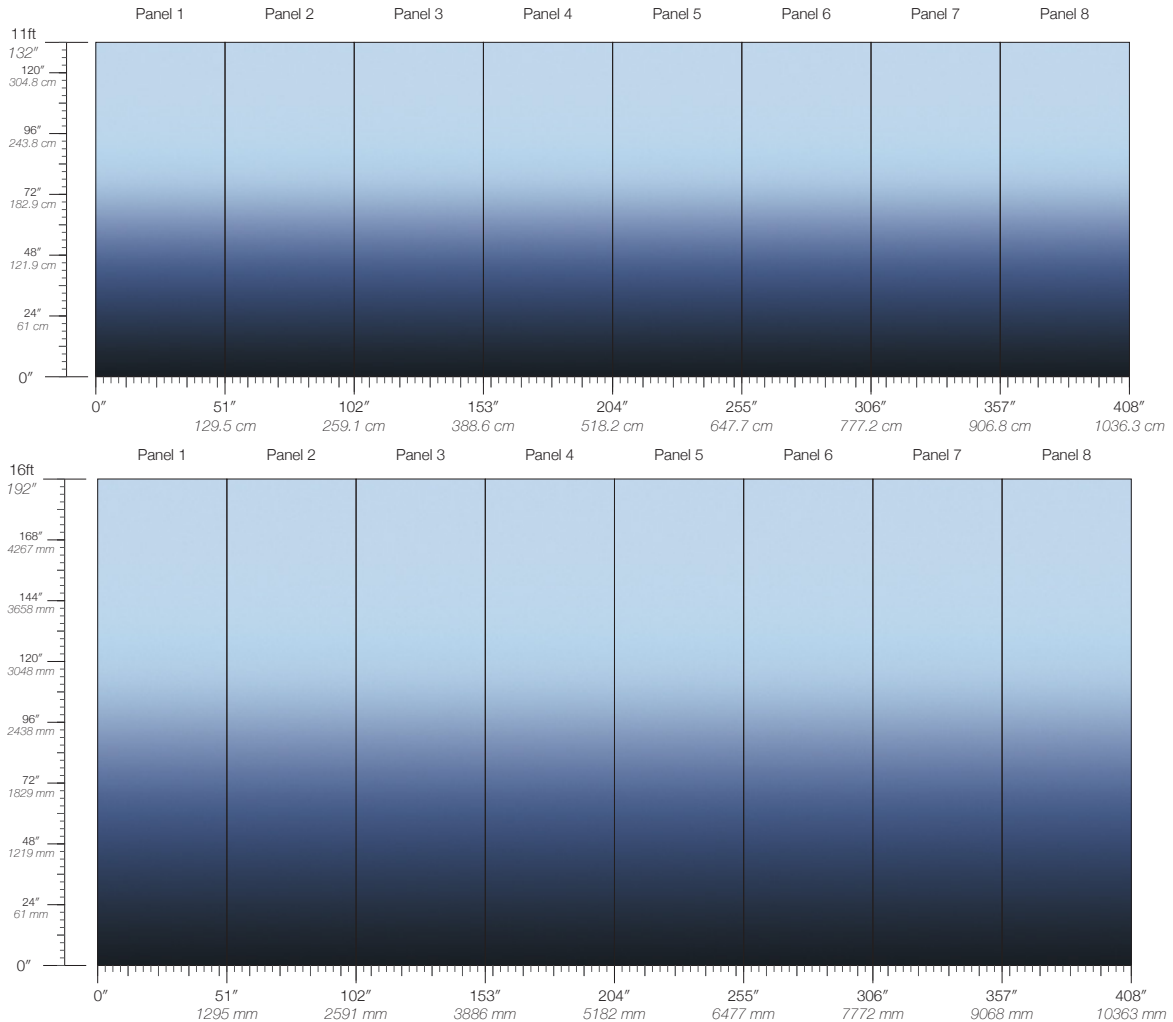

Aurora Dive

Suitable for residential and commercial projects

COLOR

Dive

STOCK

Made to order

ENVIRONMENTAL

Recycled Content
Phthalate Free
Low VOC
HPD Available

MAINTENANCE

Water-based cleanser

ITEM

1136

LEAD TIME

4 weeks to print

CONTACT

sales@calicowallpaper.com
+1 718 243 1705
57 Lispenard Street
New York, NY 10013 USA

CONTENT

Type II PVC-Free

MINIMUM

1 panel

SPECS

Polyester/Natural Fiber face
Fabric backing
14 oz per linear yard
435.2 g per linear meter
Dappled surface texture

DISCLAIMER

Refer to our website to see the full mural artwork. Reference the physical sample for color and texture. Panel maps represent mural artwork only.

PANEL WIDTH

51" / 1295 mm trimmed

PRICE

Available upon request

PANEL HEIGHT

132" / 3353 mm standard
192" / 4877 mm extended

ORIGIN

USA

TESTING

(US) ASTM E84 Adhered Class A
(CN) CAN/ULC-S102.2 Class A
CCC-W-408D Type II
W-101 Type II Class A
ASTM E96 Procedure B - 66 Perms

REPEAT

Non-repeating

DETAILS

Custom options available