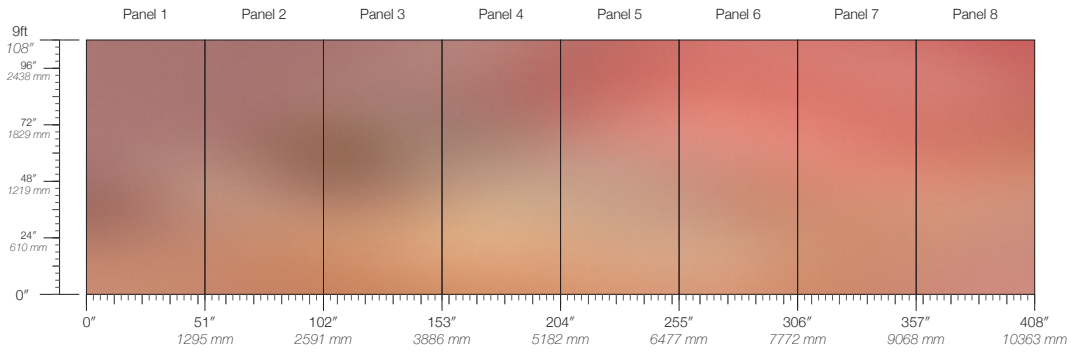

Aura Mula

Suitable for residential and commercial projects

DISCLAIMER

Refer to our website to see the full mural artwork. Reference the physical sample for color and texture. Panel maps represent mural artwork only.

COLOR

Mula

ITEM

2404

CONTENT

Type II Vinyl

PANEL WIDTH

51" / 1295 mm trimmed

PANEL HEIGHT

108" / 2743 mm base

132" / 3353 mm standard

192" / 4877 mm extended

REPEAT

Non-repeating

STOCK

Made to order

LEAD TIME

4 weeks to print

MINIMUM

1 panel

PRICE

Available upon request

ORIGIN

USA

DETAILS

Custom options available

MAINTENANCE

Water-based cleanser

ENVIRONMENTAL

EPD & HPD Available

Low VOC

Contributes to LEED v4

11% Recycled Content

Phthalate Free

SPECS

Commercial Vinyl Face

Non-Woven Backing

13.33 oz/yd²

452 g/m²

Woven Surface Texture

TESTING

ASTM E84 Adhered Class A

CAN/ULC-S102

EN 15102 Class B, s2

CDPH CA Section 01350