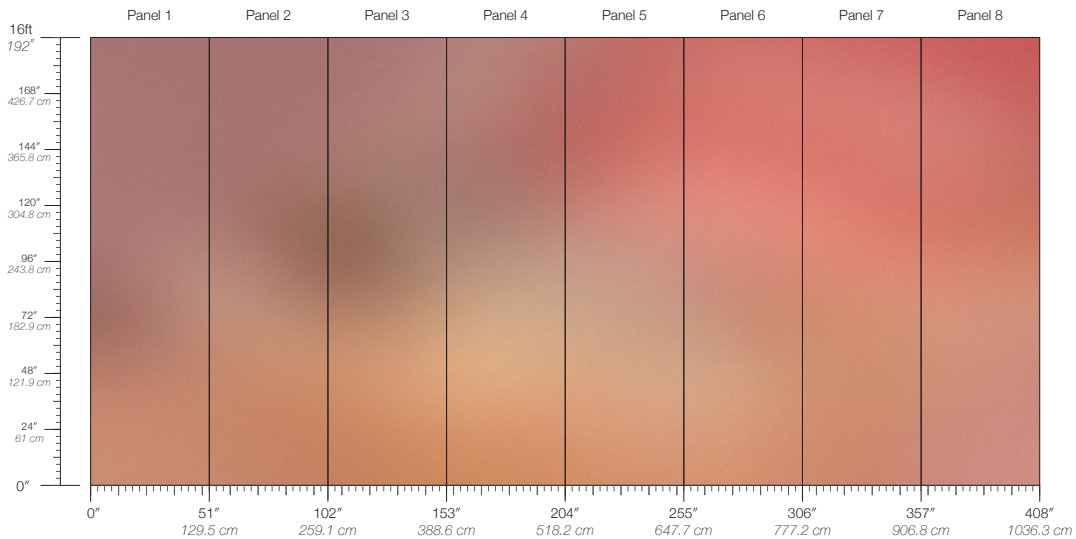

Aura Mula

Suitable for residential and commercial projects

DISCLAIMER

Refer to our website to see the full mural artwork. Reference the physical sample for color and texture. Panel maps represent mural artwork only.

COLOR

Mula

ITEM

2404

CONTENT

Type II Vinyl

PANEL WIDTH

51" / 1295 mm trimmed

PANEL HEIGHT

108" / 2743 mm base

132" / 3353 mm standard

192" / 4877 mm extended

REPEAT

Non-repeating

STOCK

Made to order

LEAD TIME

4 weeks to print

MINIMUM

1 panel

PRICE

Available upon request

ORIGIN

USA

DETAILS

Custom options available

MAINTENANCE

Water-based cleanser

ENVIRONMENTAL

EPD & HPD Available

Low VOC

Contributes to LEED v4

11% Recycled Content

Phthalate Free

SPECS

Commercial Vinyl Face

Non-Woven Backing

13.33 oz/yd²

452 g/m²

Woven Surface Texture

TESTING

ASTM E84 Adhered Class A

CAN/ULC-S102

EN 15102 Class B, s2

CDPH CA Section 01350