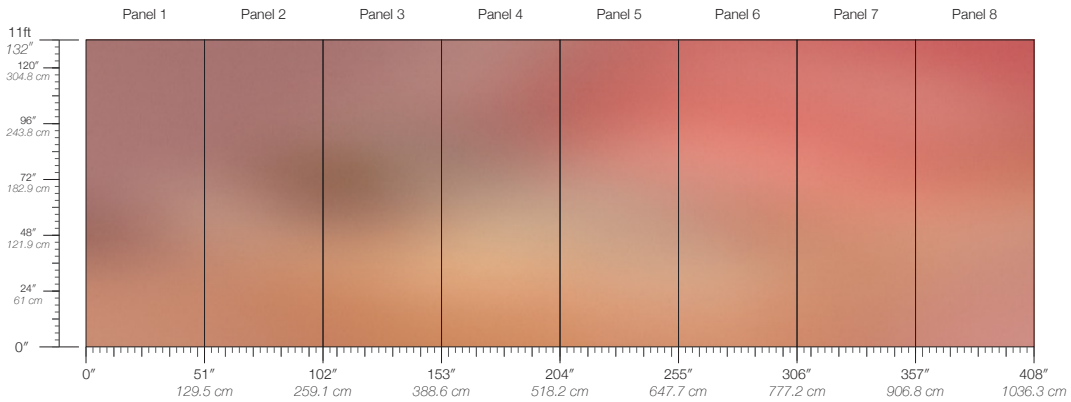

Aura Mula

Suitable for residential and commercial projects

DISCLAIMER

Refer to our website to see the full mural artwork. Reference the physical sample for color and texture. Panel maps represent mural artwork only.

COLOR

Mula

ITEM

2404

CONTENT

Type II Vinyl

PANEL WIDTH

51" / 1295 mm trimmed

PANEL HEIGHT

108" / 2743 mm base

132" / 3353 mm standard

192" / 4877 mm extended

REPEAT

Non-repeating

STOCK

Made to order

LEAD TIME

4 weeks to print

MINIMUM

1 panel

PRICE

Available upon request

ORIGIN

USA

DETAILS

Custom options available

MAINTENANCE

Water-based cleanser

ENVIRONMENTAL

EPD & HPD Available

Low VOC

Contributes to LEED v4

11% Recycled Content

Phthalate Free

SPECS

Commercial Vinyl Face

Non-Woven Backing

13.33 oz/yd²

452 g/m²

Woven Surface Texture

TESTING

ASTM E84 Adhered Class A

CAN/ULC-S102

EN 15102 Class B, s2

CDPH CA Section 01350