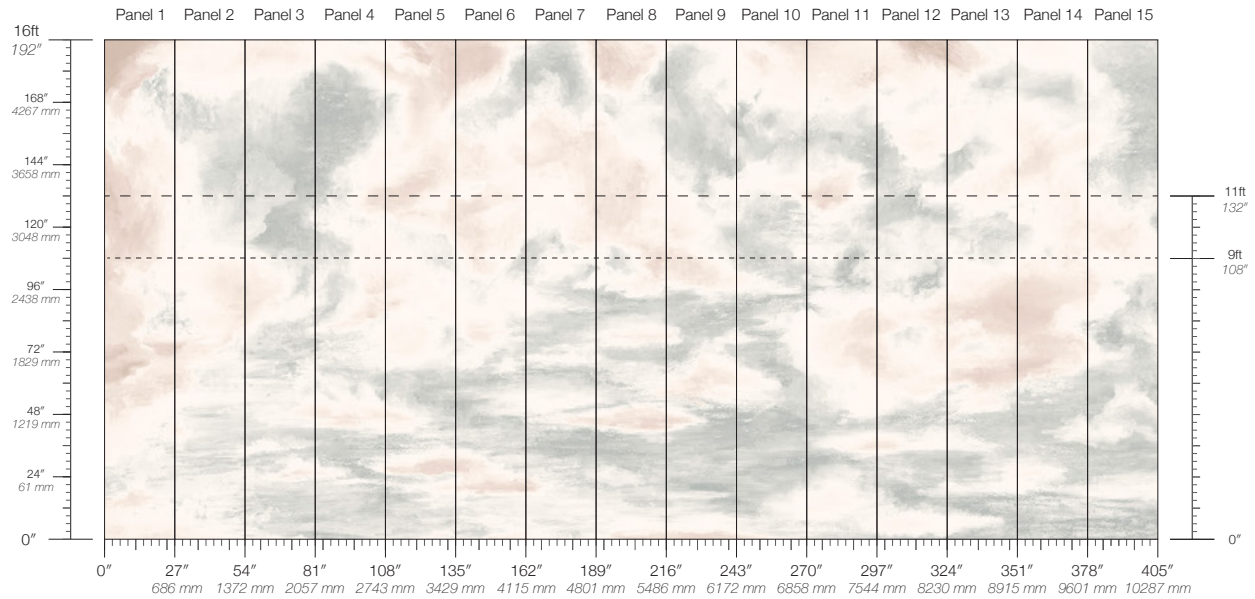

# Atmosphere Vesper

Suitable for residential and some commercial projects

<b>COLOR</b> Vesper	Non-repeating	Custom options available	Refer to our website to see the full mural artwork. Reference the physical sample for color and texture. Panel maps represent mural artwork only.
<b>ITEM</b> 4422	<b>STOCK</b> Made to order	<b>MAINTENANCE</b> Water-based cleanser	
<b>CONTENT</b> Fiber Paper	<b>LEAD TIME</b> 4 weeks to print	<b>ENVIRONMENTAL</b> FSC Certified Content	
<b>PANEL WIDTH</b> 27" / 686 mm trimmed	<b>MINIMUM</b> 1 panel	<b>SPECS</b> Cellulose & Polyester Fiber 4.33 oz/yd <sup>2</sup> 147 g/m <sup>2</sup> Fibrous Surface Texture	
<b>PANEL HEIGHT</b> 108" / 2743 mm base 132" / 3353 mm standard 192" / 4877 mm extended	<b>PRICE</b> Available upon request	<b>TESTING</b> ASTM E84 Adhered Class A	
<b>REPEAT</b>	<b>ORIGIN</b> USA	<b>DISCLAIMER</b>	
	<b>DETAILS</b>		