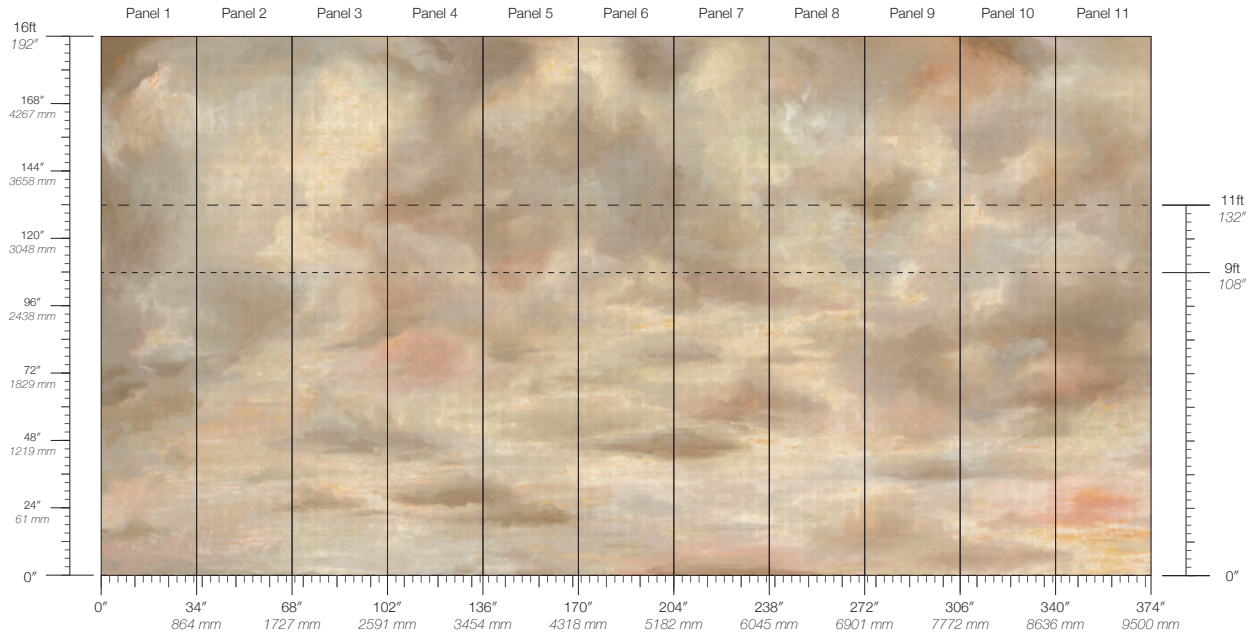

Atmosphere Sunshower

Suitable for residential and some commercial projects

COLOR

Sunshower

REPEAT

Non-repeating

DETAILS

Custom options available

TESTING

ASTM E84 Adhered Class A
EN 15102 Class D-s3 / d2

ITEM

4407

STOCK

Made to order

MAINTENANCE

Water-based cleanser

DISCLAIMER

Refer to our website to see the full mural artwork. Reference the physical sample for color and texture. Panel maps represent mural artwork only.

CONTENT

Dutch Metal Leaf

LEAD TIME

4 weeks to print

ENVIRONMENTAL

Formaldehyde Free
Heavy Metal Free
PVC Free

PANEL WIDTH

34" / 864 mm trimmed

MINIMUM

1 panel

SPECS

Paper-Backed Metal Leaf
7.2 oz/yd²
244 g/m²
Smooth Metallic Surface with Hand-Applied Leaf

PANEL HEIGHT

108" / 2743 mm base
132" / 3353 mm standard
192" / 4877 mm extended

PRICE

Available upon request

ORIGIN

USA