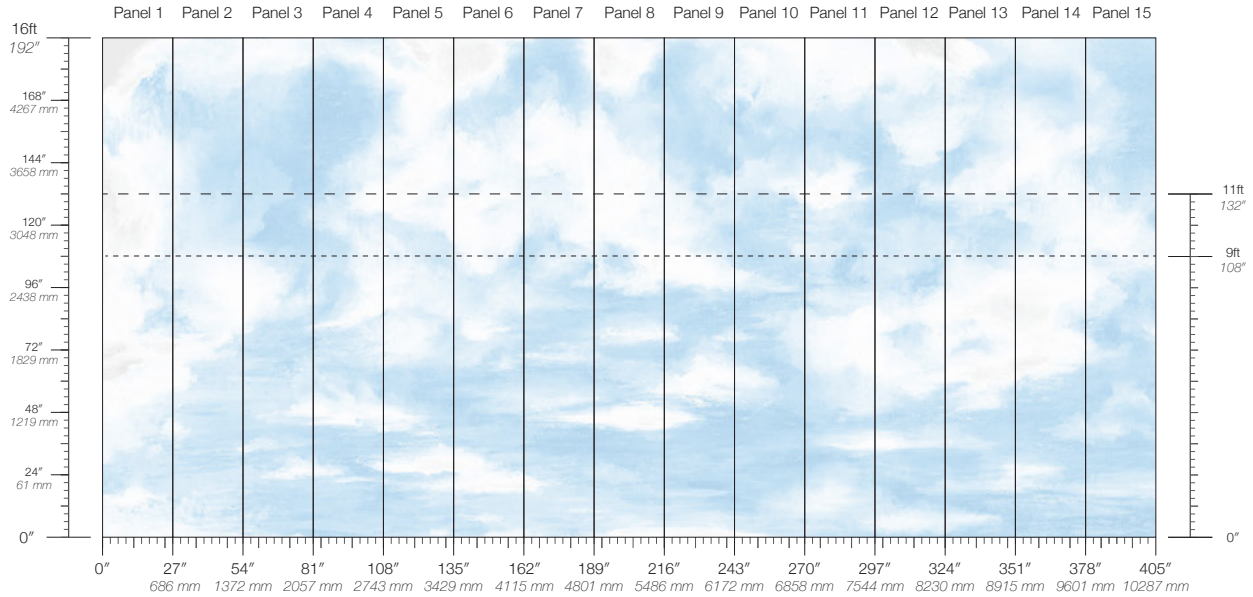

Atmosphere Mistral

Suitable for residential and some commercial projects

COLOR

Mistral

REPEAT

Non-repeating

DETAILS

Custom options available

DISCLAIMER

Refer to our website to see the full mural artwork. Reference the physical sample for color and texture. Panel maps represent mural artwork only.

ITEM

4420

STOCK

Made to order

MAINTENANCE

Water-based cleanser

CONTENT

Fiber Paper

LEAD TIME

4 weeks to print

ENVIRONMENTAL

FSC Certified Content

PANEL WIDTH

27" / 686 mm trimmed

MINIMUM

1 panel

SPCS

Cellulose & Polyester Fiber

4.33 oz/yd²

147 g/m²

Fibrous Surface Texture

PANEL HEIGHT

108" / 2743 mm base

132" / 3353 mm standard

192" / 4877 mm extended

PRICE

Available upon request

ORIGIN

USA

TESTING

ASTM E84 Adhered Class A