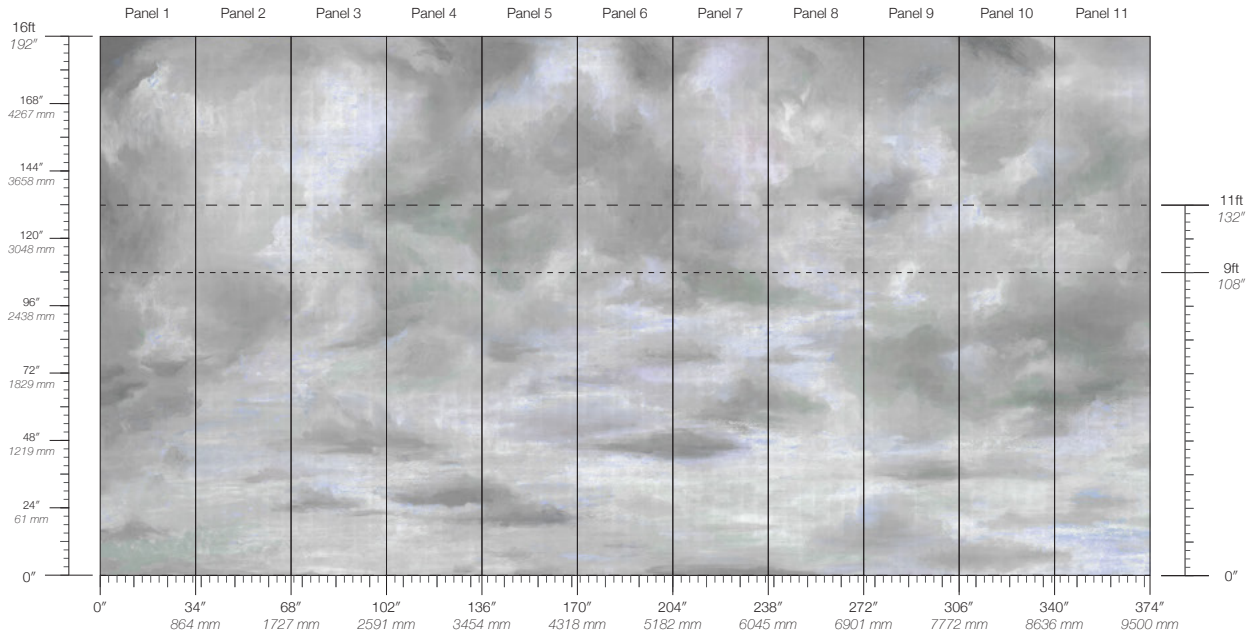

Atmosphere Frost

Suitable for residential and some commercial projects

COLOR

Frost

REPEAT

Non-repeating

DETAILS

Custom options available

TESTING

ASTM E84 Adhered Class A
EN 15102 Class D-s3 / d2

ITEM

4404

STOCK

Made to order

MAINTENANCE

Water-based cleanser

DISCLAIMER

Refer to our website to see the full mural artwork. Reference the physical sample for color and texture. Panel maps represent mural artwork only.

CONTENT

Dutch Metal Leaf

LEAD TIME

4 weeks to print

ENVIRONMENTAL

Formaldehyde Free
Heavy Metal Free
PVC Free

PANEL WIDTH

34" / 864 mm trimmed

MINIMUM

1 panel

SPECS

Paper-Backed Metal Leaf
7.2 oz/yd²
244 g/m²
Smooth Metallic Surface with Hand-Applied Leaf

PANEL HEIGHT

108" / 2743 mm base
132" / 3353 mm standard
192" / 4877 mm extended

PRICE

Available upon request

ORIGIN

USA