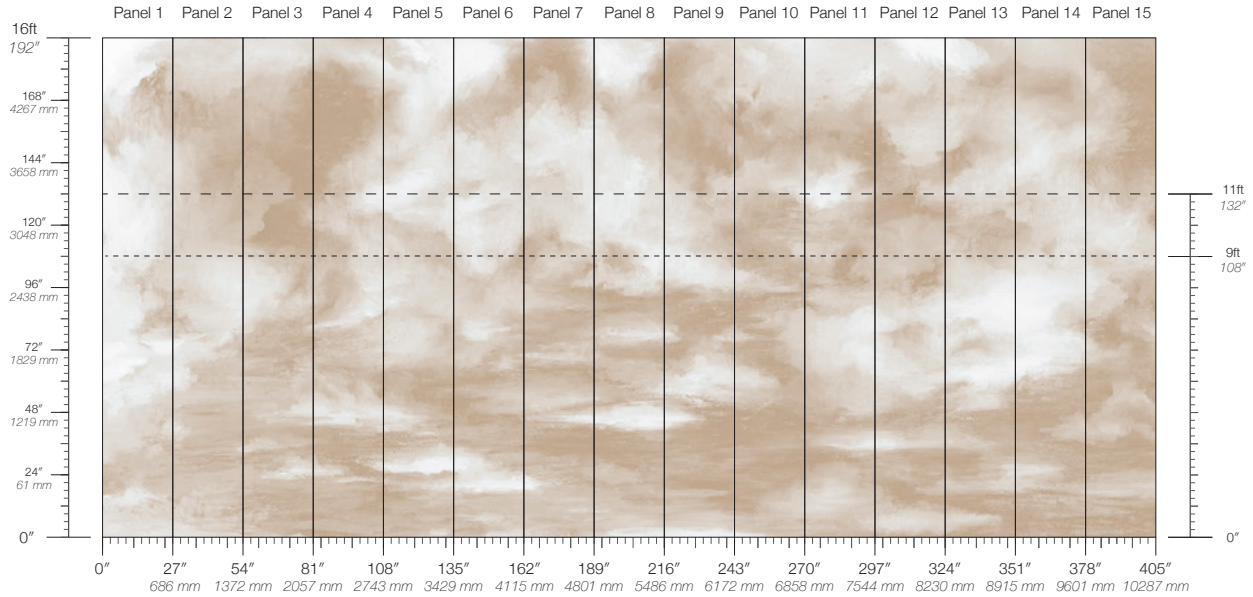

Atmosphere Ethereal

Suitable for residential and some commercial projects

COLOR
Ethereal

REPEAT
Non-repeating

DETAILS
Custom options available

DISCLAIMER
Refer to our website to see the full mural artwork. Reference the physical sample for color and texture. Panel maps represent mural artwork only.

ITEM
4417

STOCK
Made to order

MAINTENANCE
Water-based cleanser

CONTENT
Fiber Paper

LEAD TIME
4 weeks to print

ENVIRONMENTAL
FSC Certified Content

PANEL WIDTH
27" / 686 mm trimmed

MINIMUM
1 panel

SPCS
Cellulose & Polyester Fiber
4.33 oz/yd²
147 g/m²
Fibrous Surface Texture

PANEL HEIGHT
108" / 2743 mm base
132" / 3353 mm standard
192" / 4877 mm extended

PRICE
Available upon request

ORIGIN
USA

TESTING
ASTM E84 Adhered Class A