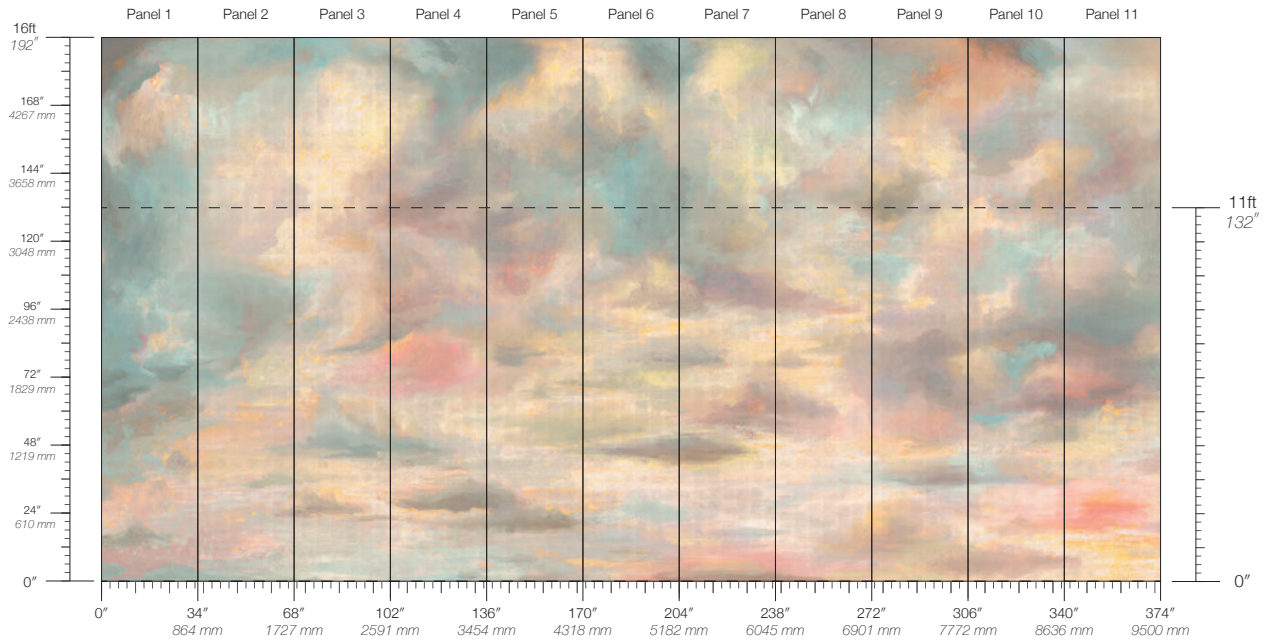

Atmosphere Dusk

Suitable for residential and some commercial projects

COLOR

Dusk

ITEM

4403

CONTENT

Dutch Metal Leaf

PANEL WIDTH

34" / 864 mm trimmed

PANEL HEIGHT

132" / 3353 mm standard
192" / 4877 mm extended

REPEAT

Non-repeating

STOCK

Made to order

LEAD TIME

4 weeks to print

MINIMUM

1 panel

PRICE

Available upon request

ORIGIN

USA

DETAILS

Custom options available

MAINTENANCE

Water-based cleanser

ENVIRONMENTAL

Formaldehyde Free
Heavy Metal Free
PVC Free

SPECS

Paper-backed metal leaf
7.2 oz per square yard
244 g per linear meter
Smooth metallic surface with
hand-applied leaf

TESTING

(US) ASTM E84 Adhered Class A
(EU) EN 15102 Class D-s3 / d2

CONTACT

sales@calicowallpaper.com
+1 718 243 1705
57 Lispenard Street
New York, NY 10013 USA

DISCLAIMER

Refer to our website to
see the full mural artwork.
Reference the physical sample
for color and texture. Panel
maps represent mural
artwork only.