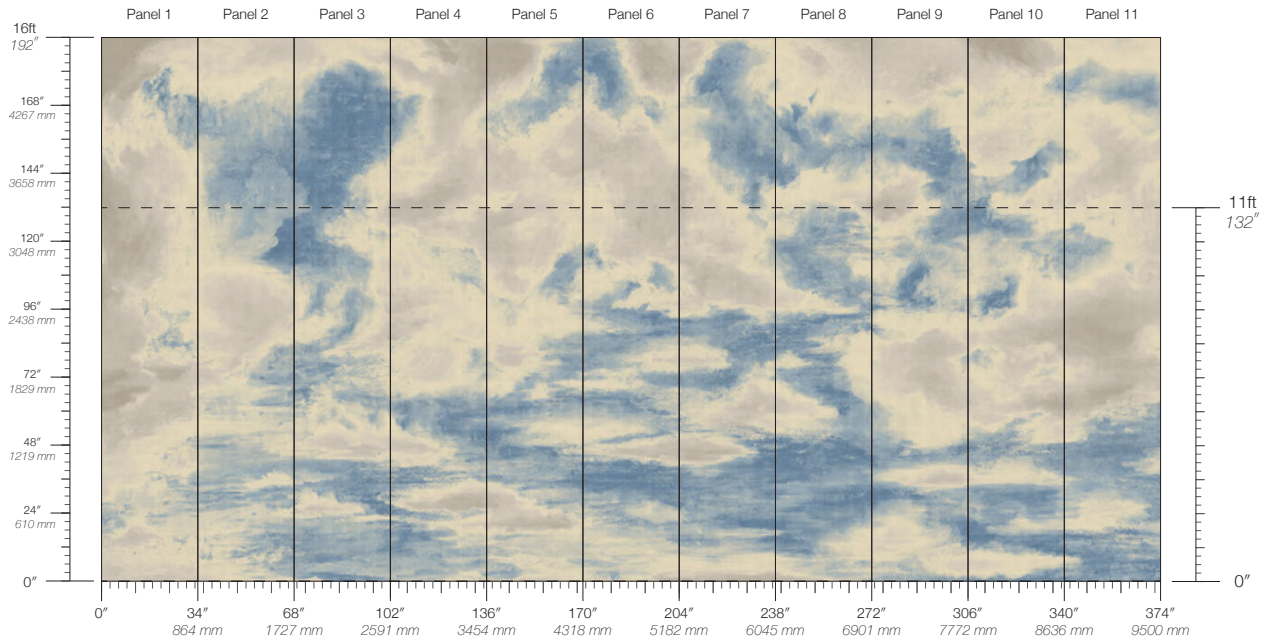

Atmosphere Dew

Suitable for residential and some commercial projects

COLOR

Dew

ITEM

4402

CONTENT

Dutch Metal Leaf

PANEL WIDTH

34" / 864 mm trimmed

PANEL HEIGHT

132" / 3353 mm standard
192" / 4877 mm extended

REPEAT

Non-repeating

STOCK

Made to order

LEAD TIME

4 weeks to print

MINIMUM

1 panel

PRICE

Available upon request

ORIGIN

USA

DETAILS

Custom options available

MAINTENANCE

Water-based cleanser

ENVIRONMENTAL

Formaldehyde Free
Heavy Metal Free
PVC Free

SPECS

Paper-backed metal leaf
7.2 oz per square yard
244 g per linear meter
Smooth metallic surface with
hand-applied leaf

TESTING

(US) ASTM E84 Adhered Class A
(EU) EN 15102 Class D-s3 / d2

CONTACT

sales@calicowallpaper.com
+1 718 243 1705
57 Lispenard Street
New York, NY 10013 USA

DISCLAIMER

Refer to our website to
see the full mural artwork.
Reference the physical sample
for color and texture. Panel
maps represent mural
artwork only.