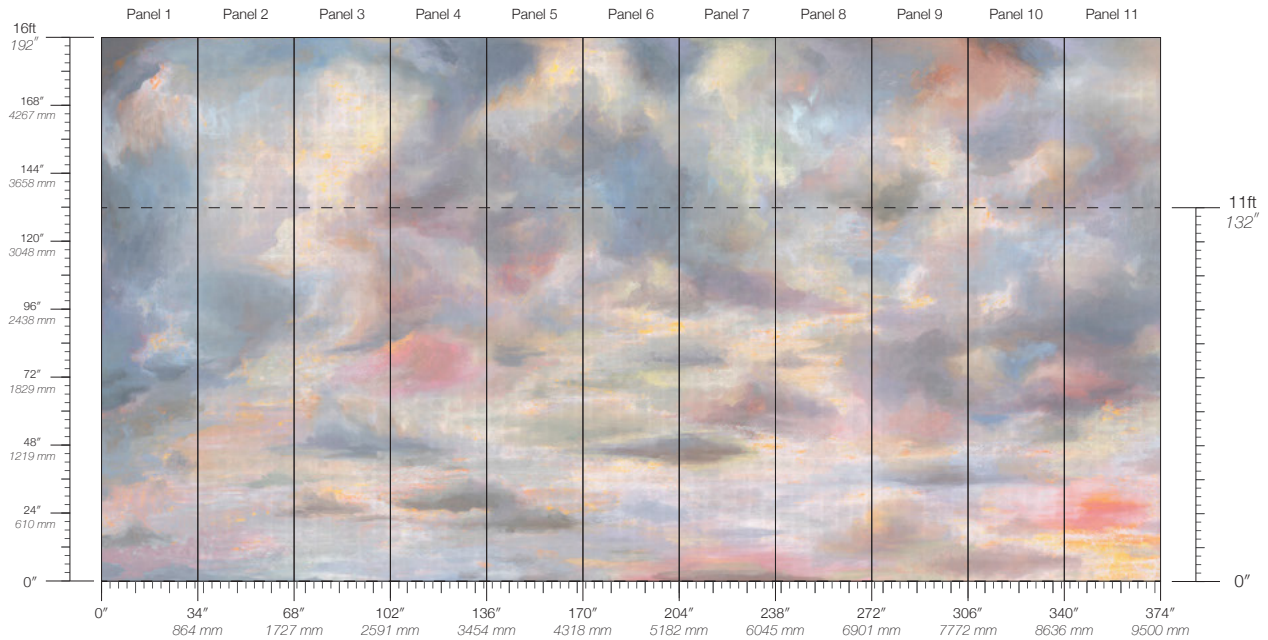

MOONLIGHT

SOLSTICE

SUNSHOWER

TWILIGHT

Atmosphere Daybreak

Suitable for residential and some commercial projects

COLOR
Daybreak

ITEM
4401

CONTENT
Dutch Metal Leaf

PANEL WIDTH
34" / 864 mm trimmed

PANEL HEIGHT
132" / 3353 mm standard
192" / 4877 mm extended

REPEAT
Non-repeating

STOCK
Made to order

LEAD TIME
4 weeks to print

MINIMUM
1 panel

PRICE
Available upon request