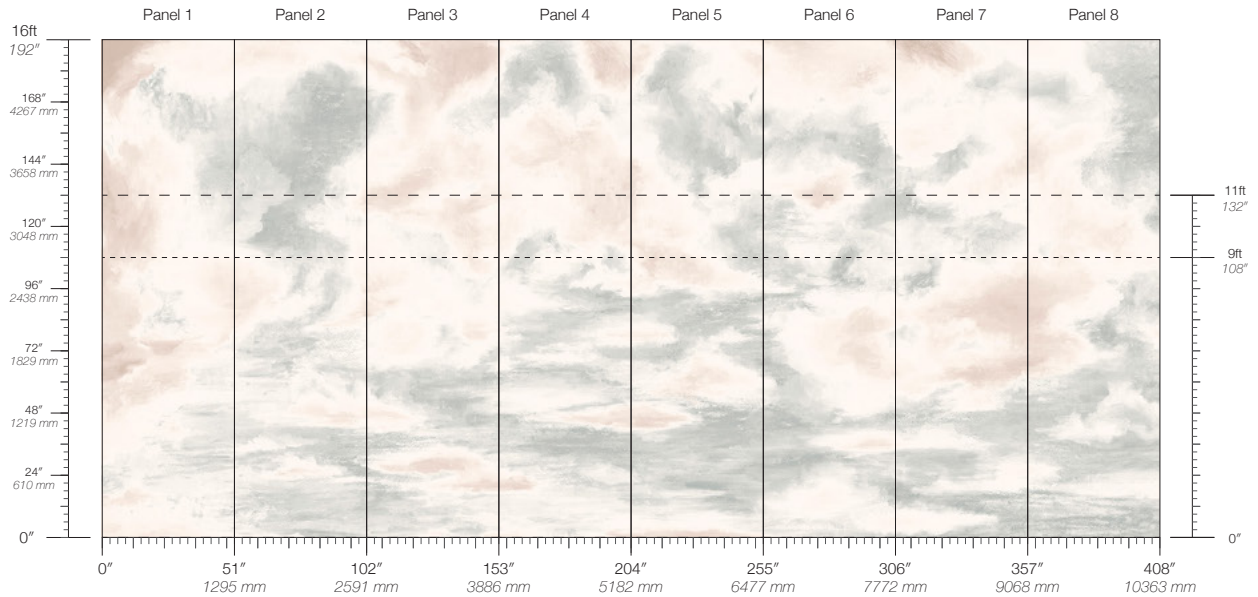

Atmosphere Vesper

Suitable for residential and commercial projects

COLOR

Vesper

ITEM

4429

CONTENT

Type II PVC-Free

PANEL WIDTH

51" / 1295 mm trimmed

PANEL HEIGHT

108" / 2743 mm base
132" / 3353 mm standard
192" / 4877 mm extended

REPEAT

Non-repeating

STOCK

Made to order

LEAD TIME

4 weeks to print

MINIMUM

1 panel

PRICE

Available upon request

ORIGIN

USA

DETAILS

Custom options available

MAINTENANCE

Water-based cleanser

ENVIRONMENTAL

HPD Available
Declare Label
Red List Free
Low VOC
Contributes to LEED v4
15% Recycled Content

SPECS

Olefin Composite Face
Polyester/Cotton Woven Backing
13.33 oz/yd²
452 g/m²
Stippled Surface Texture

TESTING

ASTM E84 Adhered Class A
CAN/ULC-S102
EN 15102 Class B, s1 d0
CDPH CA Section 01350

DISCLAIMER

Refer to our website to see the full mural artwork. Reference the physical sample for color and texture. Panel maps represent mural artwork only.