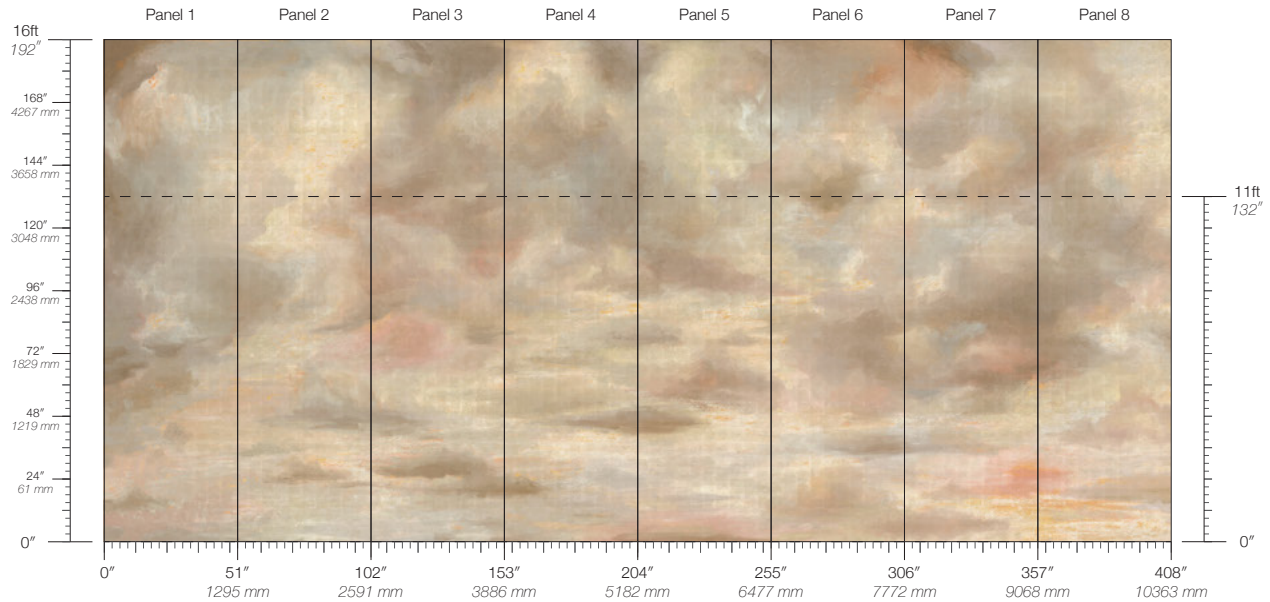

Atmosphere Sunshower

Suitable for residential and commercial projects

COLOR

Sunshower

ITEM

4415

CONTENT

Type II Vinyl

PANEL WIDTH

51" / 1295 mm trimmed

PANEL HEIGHT

132" / 3353 mm standard
192" / 4877 mm extended

REPEAT

Non-repeating

STOCK

Made to order

LEAD TIME

4 weeks to print

MINIMUM

1 panel

PRICE

Available upon request

ORIGIN

USA

DETAILS

Custom options available

ENVIRONMENTAL

Recycled Content
Phthalate Free
Low VOC

SPECS

Commercial Vinyl face
Non-woven backing
20 oz per linear yard
620 g per linear meter
Smooth muted metallic texture

TESTING

(US) ASTM E84 Adhered Class A
(EU) EN 15102 Class B, s2
(CN) CAN/ULC-S102.2 Class A
CCC-W-408D Type II
WA Specification W-101 Type II

MAINTENANCE

Water-based cleanser

CONTACT

sales@calicowallpaper.com
+1 718 243 1705
57 Lispenard Street
New York, NY 10013 USA

DISCLAIMER

Refer to our website to see the full mural artwork. Reference the physical sample for color and texture. Panel maps represent mural artwork only.