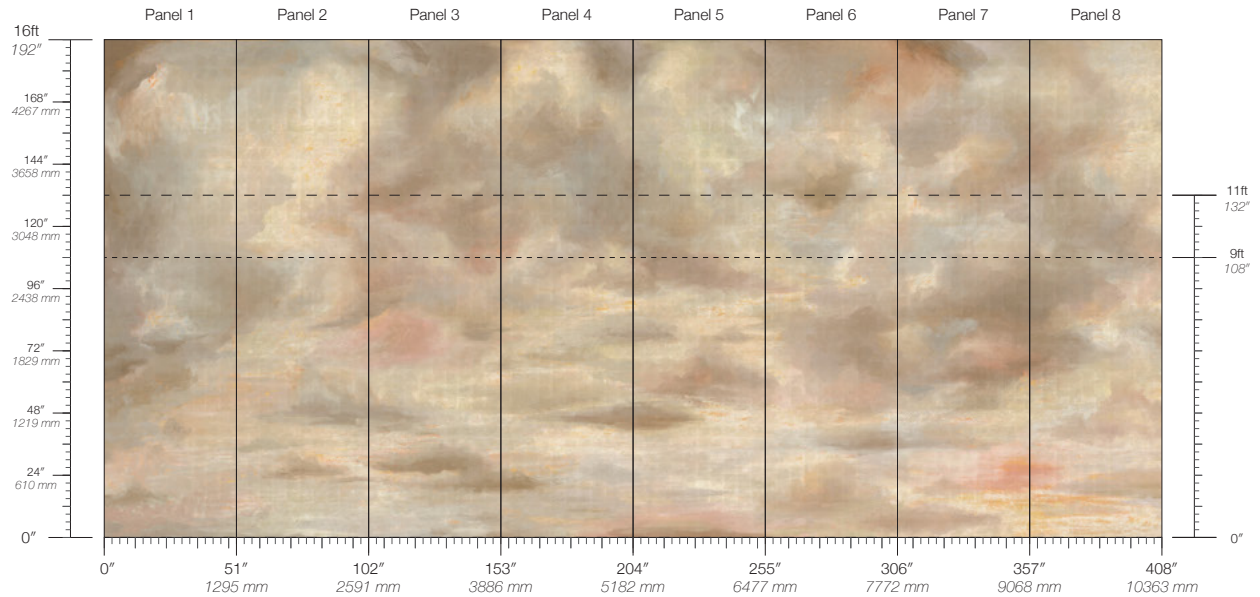

Atmosphere Sunshower

Suitable for residential and commercial projects

COLOR

Sunshower

ITEM

4415

CONTENT

Type II Vinyl

PANEL WIDTH

51" / 1295 mm trimmed

PANEL HEIGHT

108" / 2743 mm base
132" / 3353 mm standard
192" / 4877 mm extended

REPEAT

Non-repeating

STOCK

Made to order

LEAD TIME

4 weeks to print

MINIMUM

1 panel

PRICE

Available upon request

ORIGIN

USA

DETAILS

Custom options available

MAINTENANCE

Water-based cleanser

ENVIRONMENTAL

EPD & HPD Available
Low VOC
Contributes to LEED v4
11% Recycled Content
Phthalate Free

SPECS

Commercial Vinyl Face
Non-Woven Backing
13.33 oz/yd²
452 g/m²
Smooth Muted Metallic Texture

TESTING

ASTM E84 Adhered Class A
CAN/ULC-S102
EN 15102 Class B, s2
CDPH CA Section 01350

DISCLAIMER

Refer to our website to see the full mural artwork. Reference the physical sample for color and texture. Panel maps represent mural artwork only.