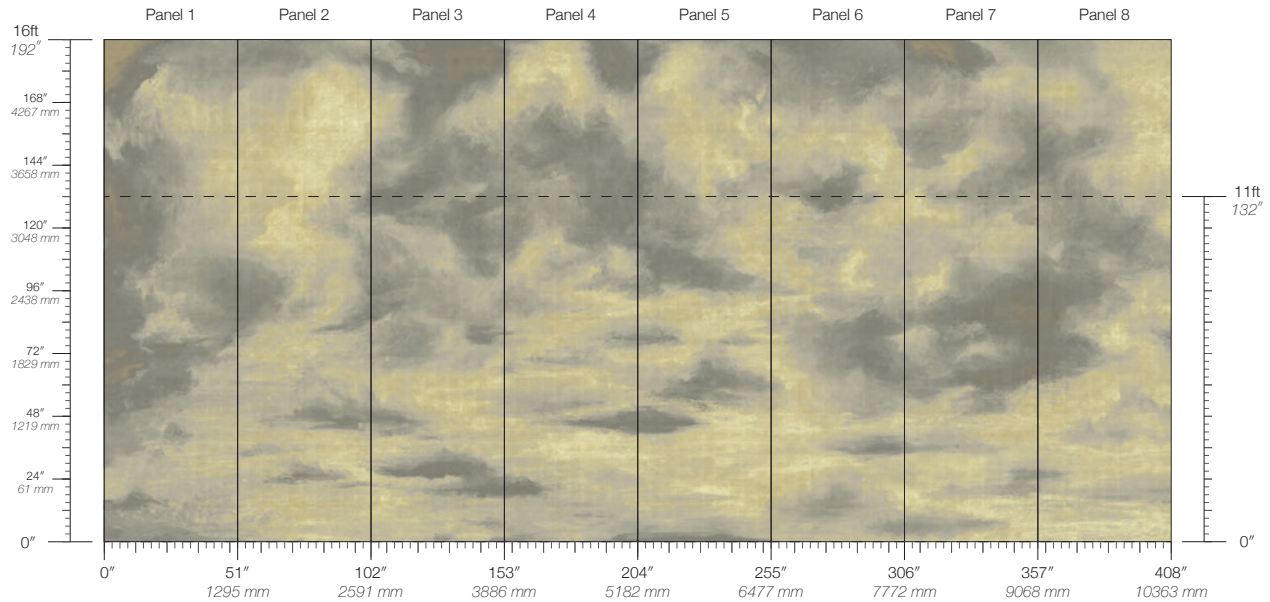

SOLSTICE

SUNSHOWER

TWILIGHT

# Atmosphere Solstice

Suitable for residential and commercial projects

**COLOR**  
Solstice

**ITEM**  
4414

**CONTENT**  
Type II Vinyl

**PANEL WIDTH**  
51" / 1295 mm trimmed

**PANEL HEIGHT**  
132" / 3353 mm standard  
192" / 4877 mm extended