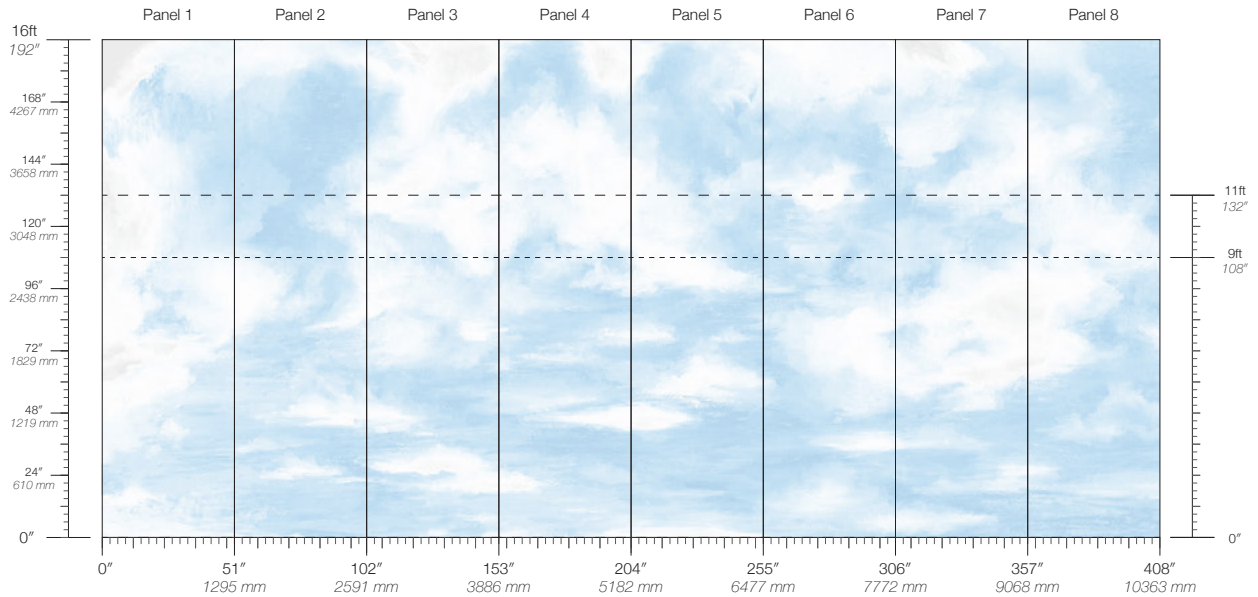

Atmosphere Mistral

Suitable for residential and commercial projects

COLOR

Mistral

ITEM

4427

CONTENT

Type II PVC-Free

PANEL WIDTH

51" / 1295 mm trimmed

PANEL HEIGHT

108" / 2743 mm base
132" / 3353 mm standard
192" / 4877 mm extended

REPEAT

Non-repeating

STOCK

Made to order

LEAD TIME

4 weeks to print

MINIMUM

1 panel

PRICE

Available upon request

ORIGIN

USA

DETAILS

Custom options available

MAINTENANCE

Water-based cleanser

ENVIRONMENTAL

HPD Available
Declare Label
Red List Free
Low VOC
Contributes to LEED v4
15% Recycled Content

SPECS

Olefin Composite Face
Polyester/Cotton Woven Backing
13.33 oz/yd²
452 g/m²
Stippled Surface Texture

TESTING

ASTM E84 Adhered Class A
CAN/ULC-S102
EN 15102 Class B, s1 d0
CDPH CA Section 01350

DISCLAIMER

Refer to our website to see the full mural artwork. Reference the physical sample for color and texture. Panel maps represent mural artwork only.