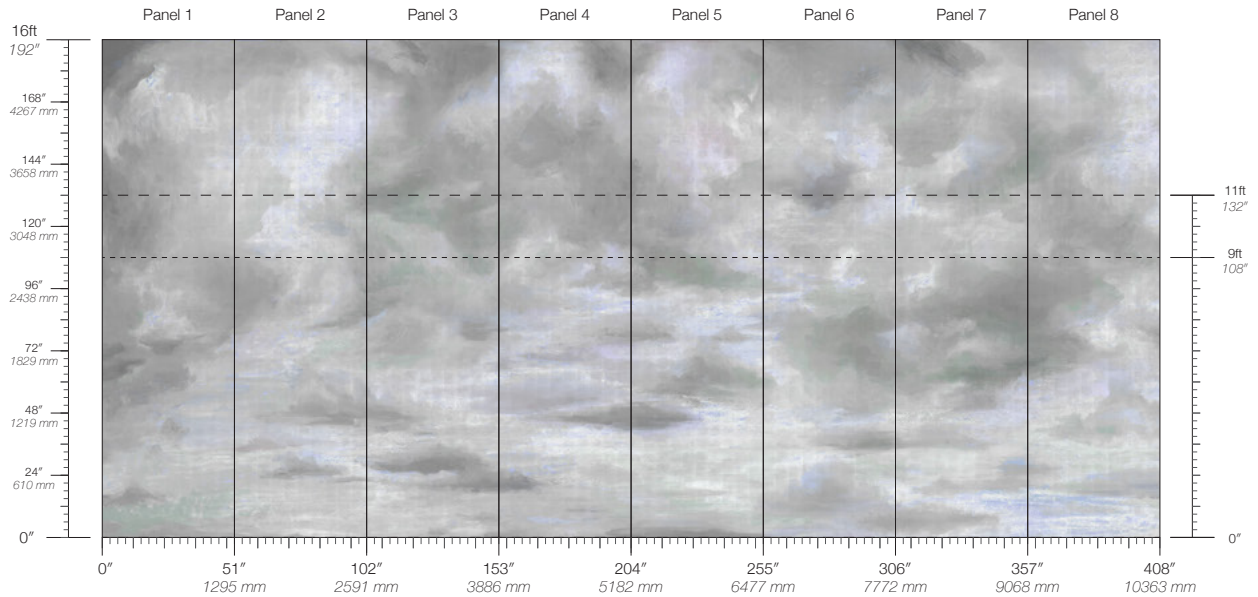

Atmosphere Frost

Suitable for residential and commercial projects

COLOR

Frost

ITEM

4412

CONTENT

Type II Vinyl

PANEL WIDTH

51" / 1295 mm trimmed

PANEL HEIGHT

108" / 2743 mm base
132" / 3353 mm standard
192" / 4877 mm extended

REPEAT

Non-repeating

STOCK

Made to order

LEAD TIME

4 weeks to print

MINIMUM

1 panel

PRICE

Available upon request

ORIGIN

USA

DETAILS

Custom options available

MAINTENANCE

Water-based cleanser

ENVIRONMENTAL

EPD & HPD Available
Low VOC
Contributes to LEED v4
11% Recycled Content
Phthalate Free

SPECS

Commercial Vinyl Face
Non-Woven Backing
13.33 oz/yd²
452 g/m²
Smooth Reflective Metallic Texture

TESTING

ASTM E84 Adhered Class A
CAN/ULC-S102
EN 15102 Class B, s2
CDPH CA Section 01350

DISCLAIMER

Refer to our website to see the full mural artwork. Reference the physical sample for color and texture. Panel maps represent mural artwork only.