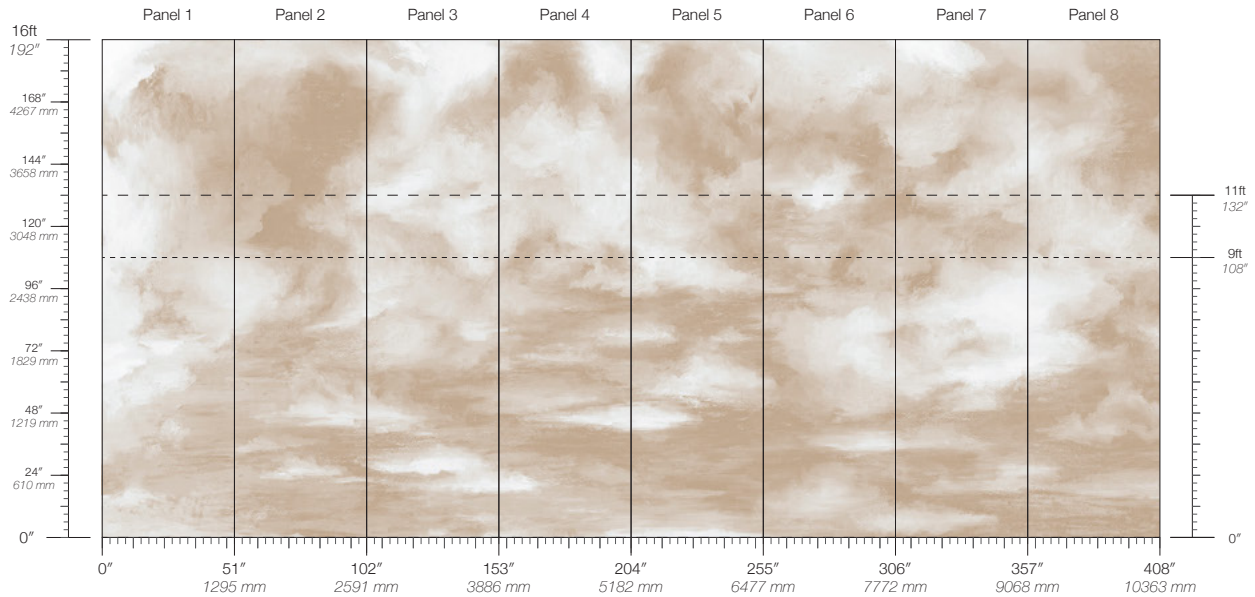

Atmosphere Ethereal

Suitable for residential and commercial projects

COLOR

Ethereal

ITEM

4424

CONTENT

Type II PVC-Free

PANEL WIDTH

51" / 1295 mm trimmed

PANEL HEIGHT

108" / 2743 mm base
132" / 3353 mm standard
192" / 4877 mm extended

REPEAT

Non-repeating

STOCK

Made to order

LEAD TIME

4 weeks to print

MINIMUM

1 panel

PRICE

Available upon request

ORIGIN

USA

DETAILS

Custom options available

MAINTENANCE

Water-based cleanser

ENVIRONMENTAL

HPD Available
Declare Label
Red List Free
Low VOC
Contributes to LEED v4
15% Recycled Content

SPECS

Olefin Composite Face
Polyester/Cotton Woven Backing
13.33 oz/yd²
452 g/m²
Stippled Surface Texture

TESTING

ASTM E84 Adhered Class A
CAN/ULC-S102
EN 15102 Class B, s1 d0
CDPH CA Section 01350

DISCLAIMER

Refer to our website to see the full mural artwork. Reference the physical sample for color and texture. Panel maps represent mural artwork only.