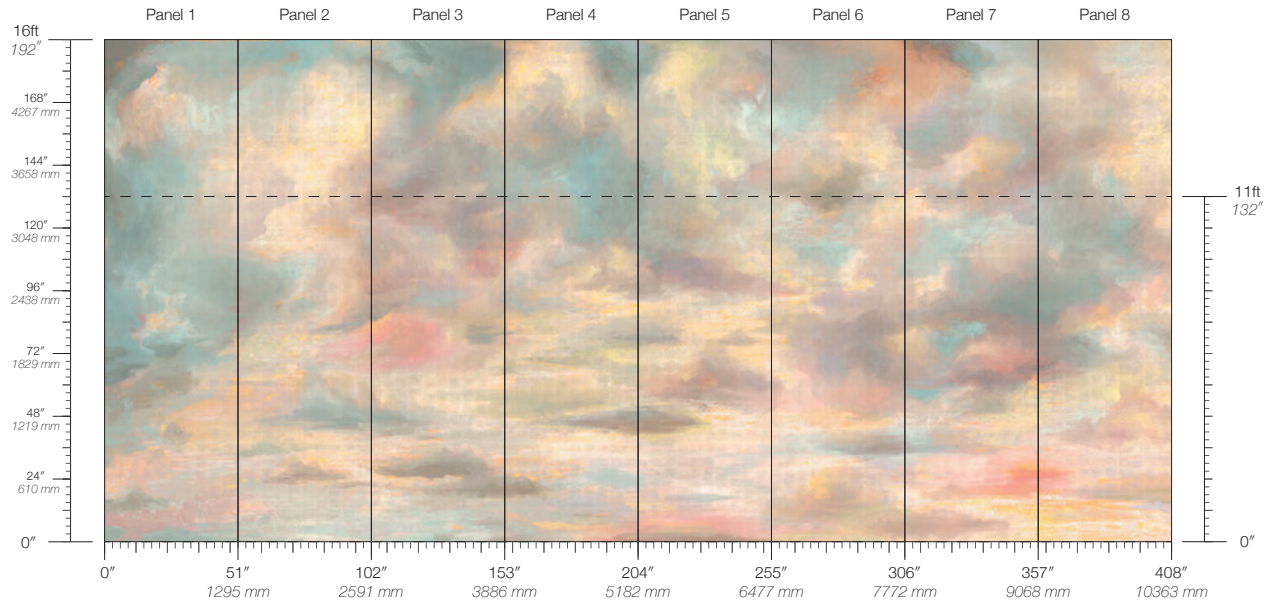

Atmosphere Dusk

Suitable for residential and commercial projects

COLOR

Dusk

ITEM

4411

CONTENT

Type II Vinyl

PANEL WIDTH

51" / 1295 mm trimmed

PANEL HEIGHT

132" / 3353 mm standard
192" / 4877 mm extended

REPEAT

Non-repeating

STOCK

Made to order

LEAD TIME

4 weeks to print

MINIMUM

1 panel

PRICE

Available upon request

ORIGIN

USA

DETAILS

Custom options available

ENVIRONMENTAL

Recycled Content
Phthalate Free
Low VOC
HPD Available

SPECS

Commercial Vinyl face
Non-woven backing
20 oz per linear yard
620 g per linear meter
Smooth reflective metallic texture

TESTING

(US) ASTM E84 Adhered Class A
(EU) EN 15102 Class B, s2
(CN) CAN/ULC-S102.2 Class A
CCC-W-408D Type II
WA Specification W-101 Type II

MAINTENANCE

Water-based cleanser

CONTACT

sales@calicowallpaper.com
+1 718 243 1705
57 Lispenard Street
New York, NY 10013 USA

DISCLAIMER

Refer to our website to see the full mural artwork. Reference the physical sample for color and texture. Panel maps represent mural artwork only.