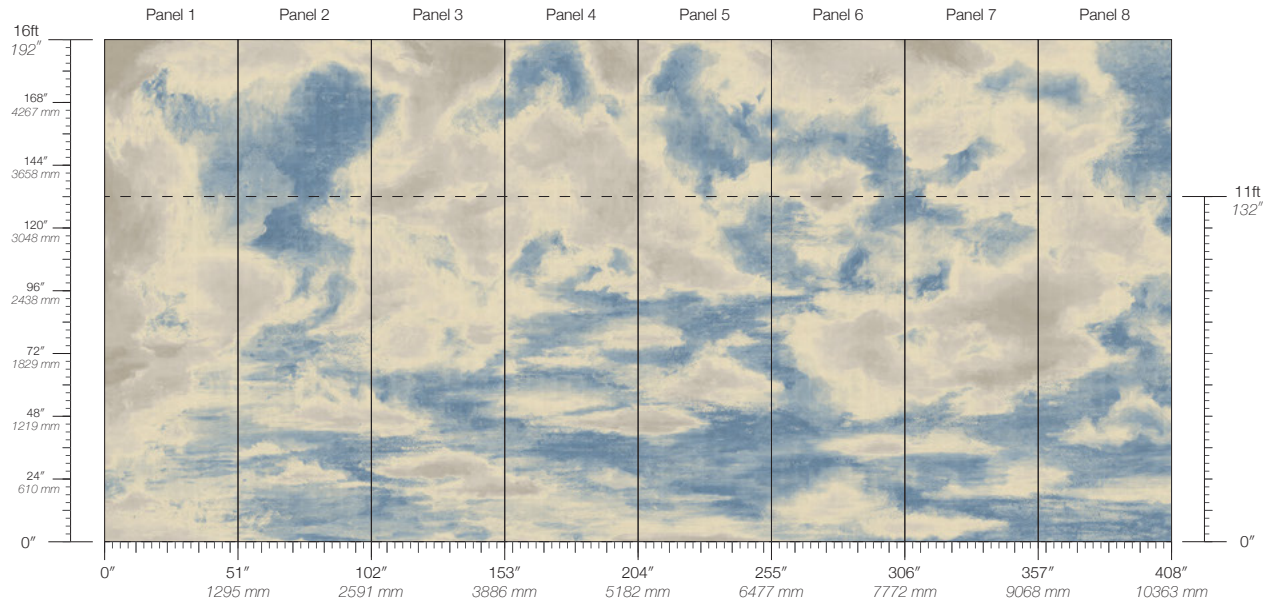

Atmosphere Dew

Suitable for residential and commercial projects

COLOR

Dew

ITEM

4410

CONTENT

Type II Vinyl

PANEL WIDTH

51" / 1295 mm trimmed

PANEL HEIGHT

132" / 3353 mm standard
192" / 4877 mm extended

REPEAT

Non-repeating

STOCK

Made to order

LEAD TIME

4 weeks to print

MINIMUM

1 panel

PRICE

Available upon request

ORIGIN

USA

DETAILS

Custom options available

ENVIRONMENTAL

Recycled Content
Phthalate Free
Low VOC
HPD Available

SPECS

Commercial Vinyl face
Non-woven backing
20 oz per linear yard
620 g per linear meter
Smooth reflective metallic texture

TESTING

(US) ASTM E84 Adhered Class A
(EU) EN 15102 Class B, s2
(CN) CAN/ULC-S102.2 Class A
CCC-W-408D Type II
WA Specification W-101 Type II

MAINTENANCE

Water-based cleanser

CONTACT

sales@calicowallpaper.com
+1 718 243 1705
57 Lispenard Street
New York, NY 10013 USA

DISCLAIMER

Refer to our website to see the full mural artwork. Reference the physical sample for color and texture. Panel maps represent mural artwork only.