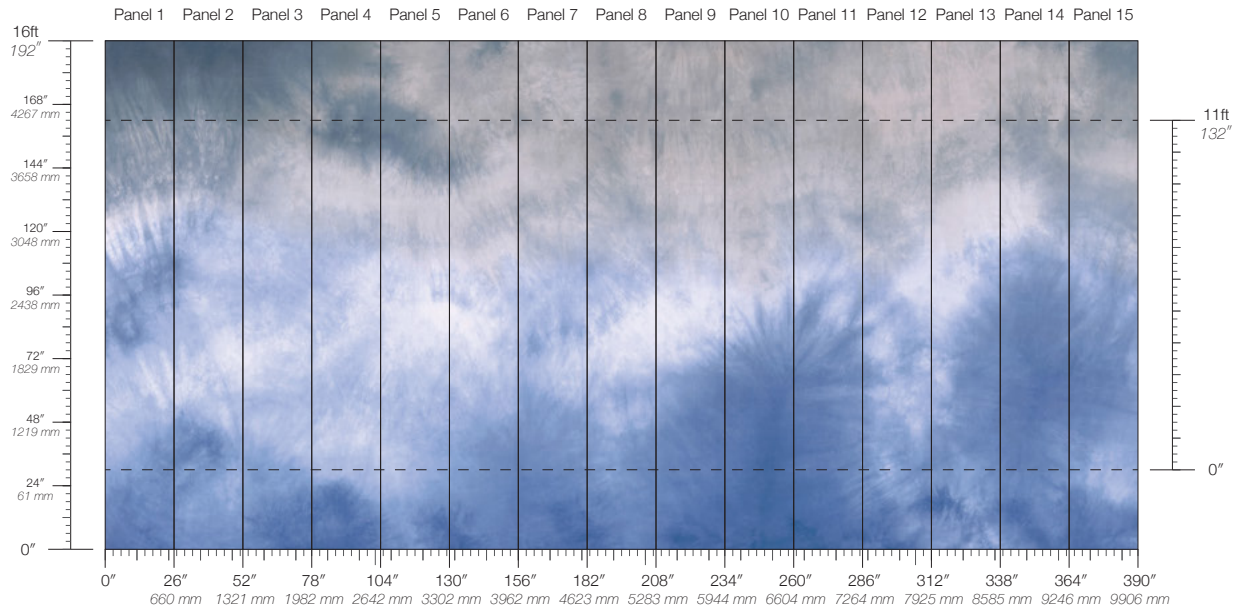

Alchemy Wood

Suitable for residential and some commercial projects

COLOR
Wood

STOCK
Made to order

MAINTENANCE
Water-based cleanser

CONTACT
sales@calicowallpaper.com
+1 718 243 1705
57 Lispenard Street
New York, NY 10013 USA

ITEM
6807

LEAD TIME
4 weeks to print

ENVIRONMENTAL
FSC Certified Content

CONTENT
Clay-Coated Paper

MINIMUM
1 panel

SPECS
100% Cellulose face
Non-woven backing
7.1 oz per linear yard
117 g per linear meter
Smooth surface texture

DISCLAIMER
Refer to our website to see the full mural artwork. Reference the physical sample for color and texture. Panel maps represent mural artwork only.

PANEL WIDTH
26" / 661 mm trimmed

PRICE
Available upon request

PANEL HEIGHT
132" / 3353 mm standard
192" / 4877 mm extended

ORIGIN
USA

TESTING
(US) ASTM E84 Adhered Class A

REPEAT
Non-repeating

DETAILS
Custom options available