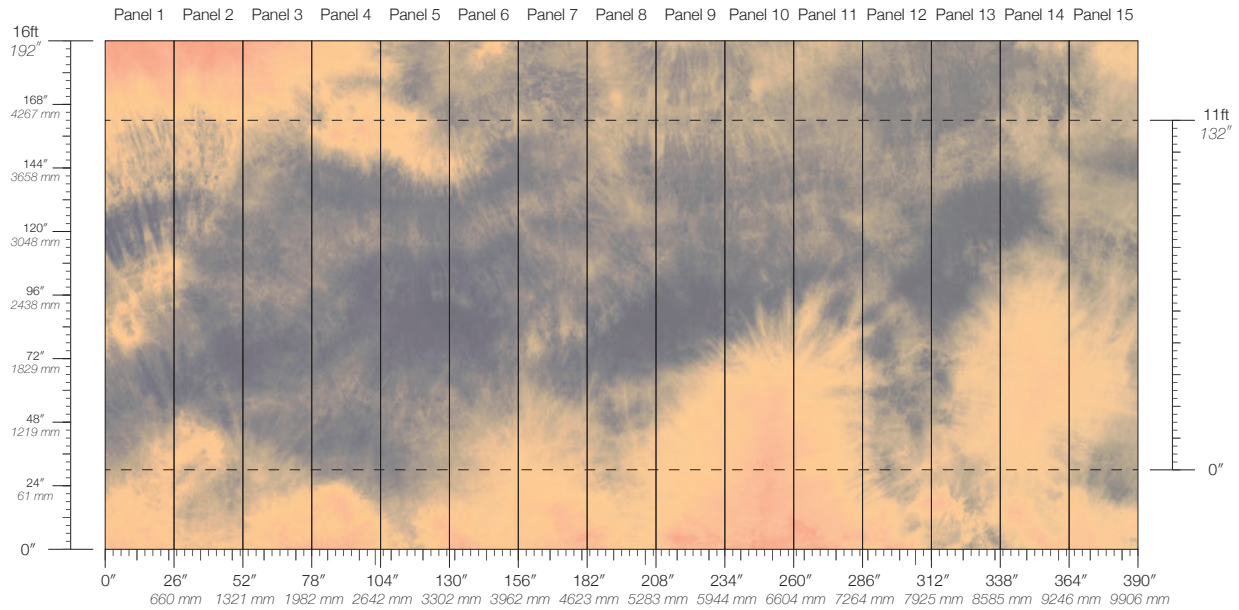

Alchemy Acacia

Suitable for residential and some commercial projects

COLOR
Acacia

STOCK
Made to order

MAINTENANCE
Water-based cleanser

CONTACT
sales@calicowallpaper.com
+1 718 243 1705
57 Lispenard Street
New York, NY 10013 USA

ITEM
6801

LEAD TIME
4 weeks to print

ENVIRONMENTAL
FSC Certified Content

CONTENT
Clay-Coated Paper

MINIMUM
1 panel

SPECS
100% Cellulose face
Non-woven backing
7.1 oz per linear yard
117 g per linear meter
Smooth surface texture

DISCLAIMER
Refer to our website to see the full mural artwork. Reference the physical sample for color and texture. Panel maps represent mural artwork only.

PANEL WIDTH
26" / 661 mm trimmed

PRICE
Available upon request

PANEL HEIGHT
132" / 3353 mm standard
192" / 4877 mm extended

ORIGIN
USA

TESTING
(US) ASTM E84 Adhered Class A

REPEAT
Non-repeating

DETAILS
Custom options available