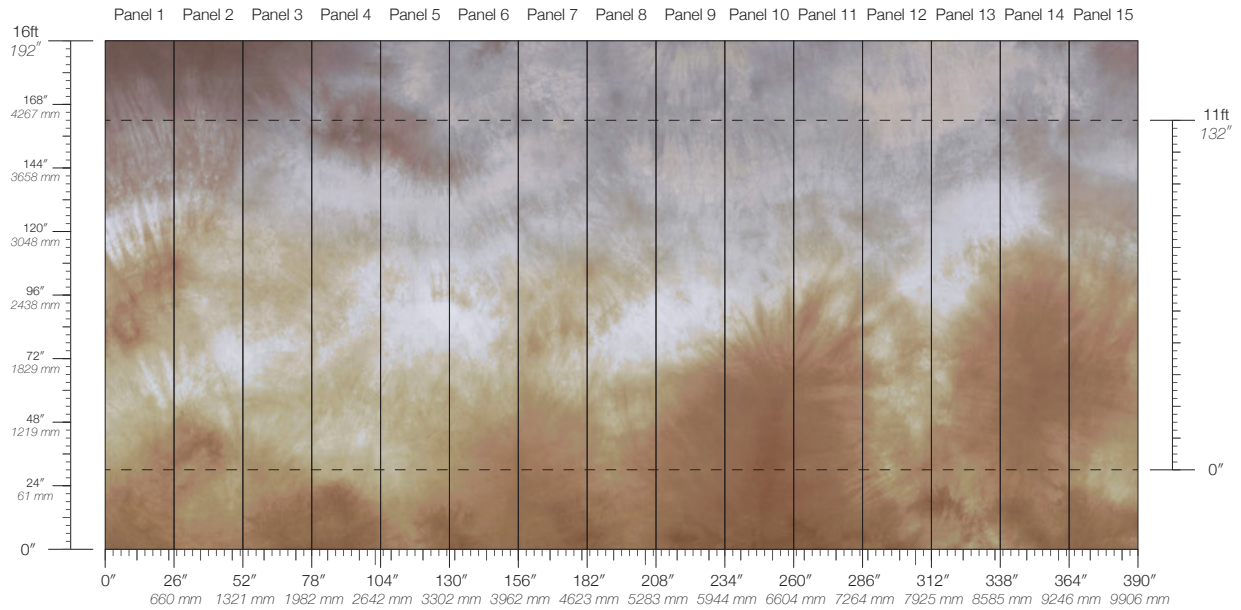

Alchemy Walnut

Suitable for residential and some commercial projects

COLOR
Walnut

ITEM
6806

CONTENT
Clay-Coated Paper

PANEL WIDTH
26" / 661 mm trimmed

PANEL HEIGHT
132" / 3353 mm standard
192" / 4877 mm extended

REPEAT
Non-repeating

STOCK
Made to order

LEAD TIME
4 weeks to print

MINIMUM
1 panel

PRICE
Available upon request

ORIGIN
USA

DETAILS
Custom options available

MAINTENANCE
Water-based cleanser

ENVIRONMENTAL
FSC Certified Content

SPECS
100% Cellulose face
Non-woven backing
7.1 oz per linear yard
117 g per linear meter
Smooth surface texture

TESTING
(US) ASTM E84 Adhered Class A

CONTACT
sales@calicowallpaper.com
+1 718 243 1705
57 Lispenard Street
New York, NY 10013 USA

DISCLAIMER
Refer to our website to see the full mural artwork. Reference the physical sample for color and texture. Panel maps represent mural artwork only.