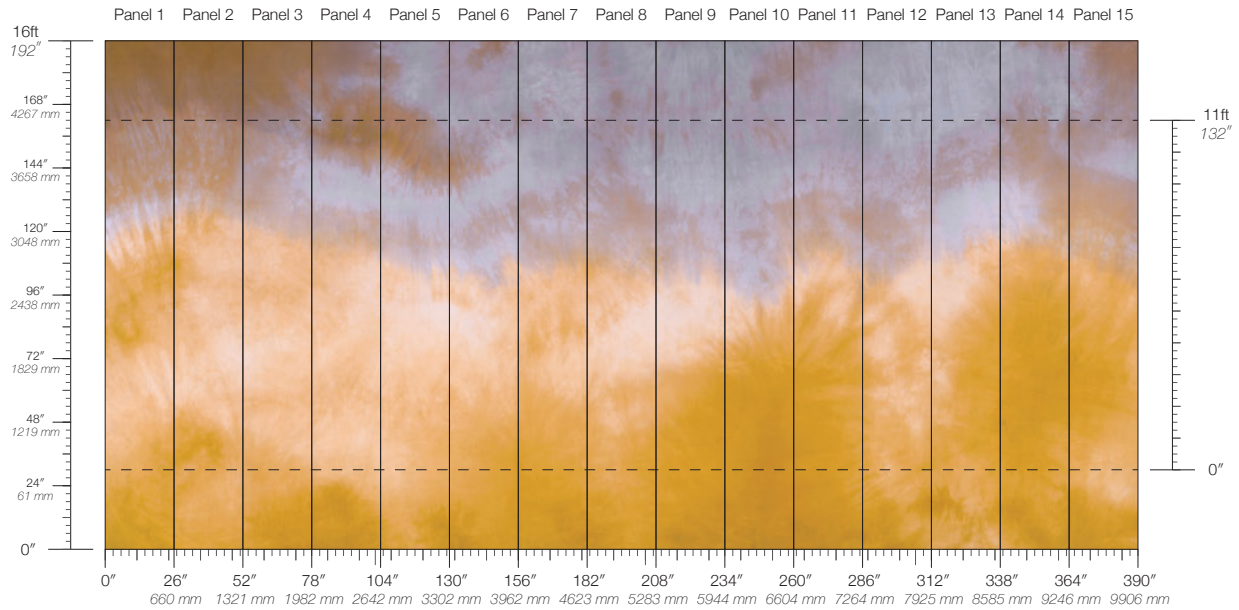

Alchemy Turmeric

Suitable for residential and some commercial projects

COLOR

Turmeric

STOCK

Made to order

MAINTENANCE

Water-based cleanser

CONTACT

sales@calicowallpaper.com
+1 718 243 1705
57 Lispenard Street
New York, NY 10013 USA

ITEM

6804

LEAD TIME

4 weeks to print

ENVIRONMENTAL

FSC Certified Content

CONTENT

Clay-Coated Paper

MINIMUM

1 panel

SPECS

100% Cellulose face
Non-woven backing
7.1 oz per linear yard
117 g per linear meter
Smooth surface texture

DISCLAIMER

Refer to our website to see the full mural artwork. Reference the physical sample for color and texture. Panel maps represent mural artwork only.

PANEL WIDTH

26" / 661 mm trimmed

PRICE

Available upon request

PANEL HEIGHT

132" / 3353 mm standard
192" / 4877 mm extended

ORIGIN

USA

TESTING

(US) ASTM E84 Adhered Class A

REPEAT

Non-repeating

DETAILS

Custom options available