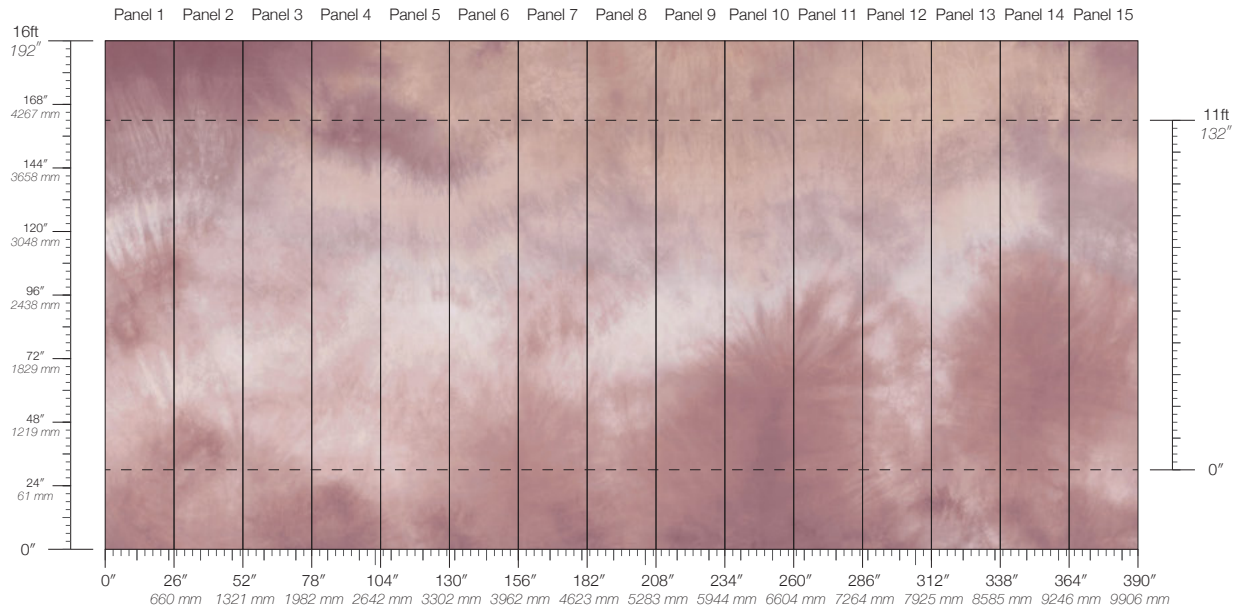

Alchemy Rosewood

Suitable for residential and some commercial projects

COLOR
Rosewood

ITEM
6803

CONTENT
Clay-Coated Paper

PANEL WIDTH
26" / 661 mm trimmed

PANEL HEIGHT
132" / 3353 mm standard
192" / 4877 mm extended

REPEAT
Non-repeating

STOCK
Made to order

LEAD TIME
4 weeks to print

MINIMUM
1 panel

PRICE
Available upon request

ORIGIN
USA

DETAILS
Custom options available

MAINTENANCE
Water-based cleanser

ENVIRONMENTAL
FSC Certified Content

SPECS
100% Cellulose face
Non-woven backing
7.1 oz per linear yard
117 g per linear meter
Smooth surface texture

TESTING
(US) ASTM E84 Adhered Class A

CONTACT
sales@calicowallpaper.com
+1 718 243 1705
57 Lispenard Street
New York, NY 10013 USA

DISCLAIMER
Refer to our website to see the full mural artwork. Reference the physical sample for color and texture. Panel maps represent mural artwork only.