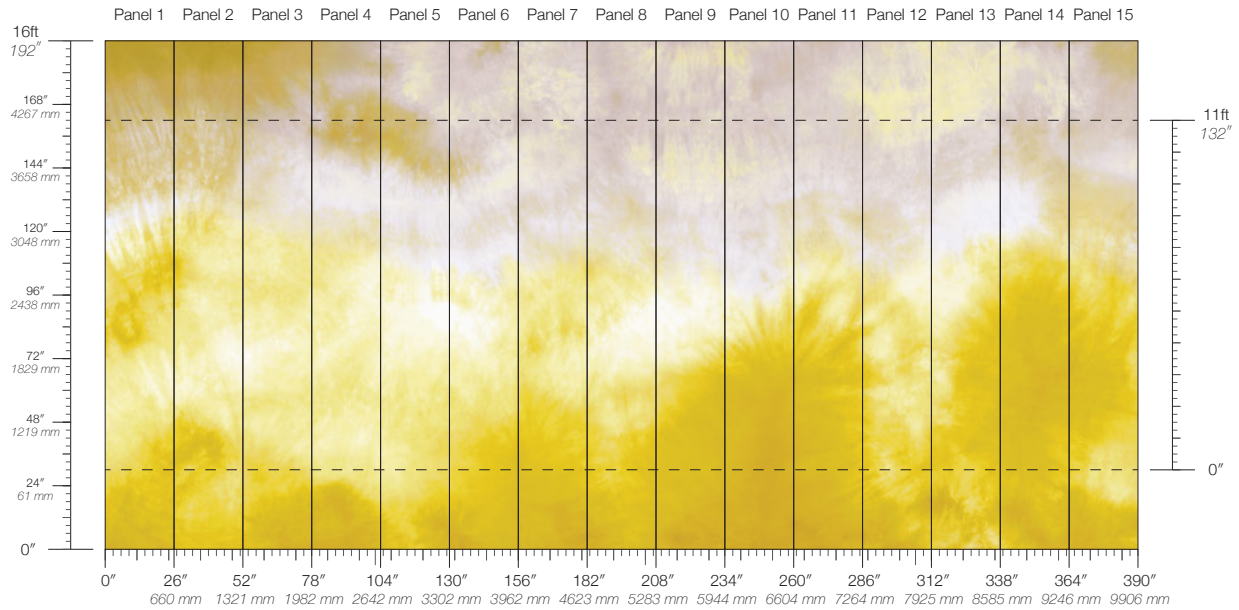

PANEL WIDTH
26" / 661 mm trimmed

PRICE
Available upon request

PANEL HEIGHT
132" / 3353 mm standard
192" / 4877 mm extended

ORIGIN
USA

TESTING
(US) ASTM E84 Adhered Class A

REPEAT
Non-repeating

DETAILS
Custom options available

Alchemy Marigold

Suitable for residential and some commercial projects

COLOR
Marigold

ITEM
6802

CONTENT
Clay-Coated Paper

PANEL WIDTH
26" / 661 mm trimmed

PANEL HEIGHT
132" / 3353 mm standard
192" / 4877 mm extended