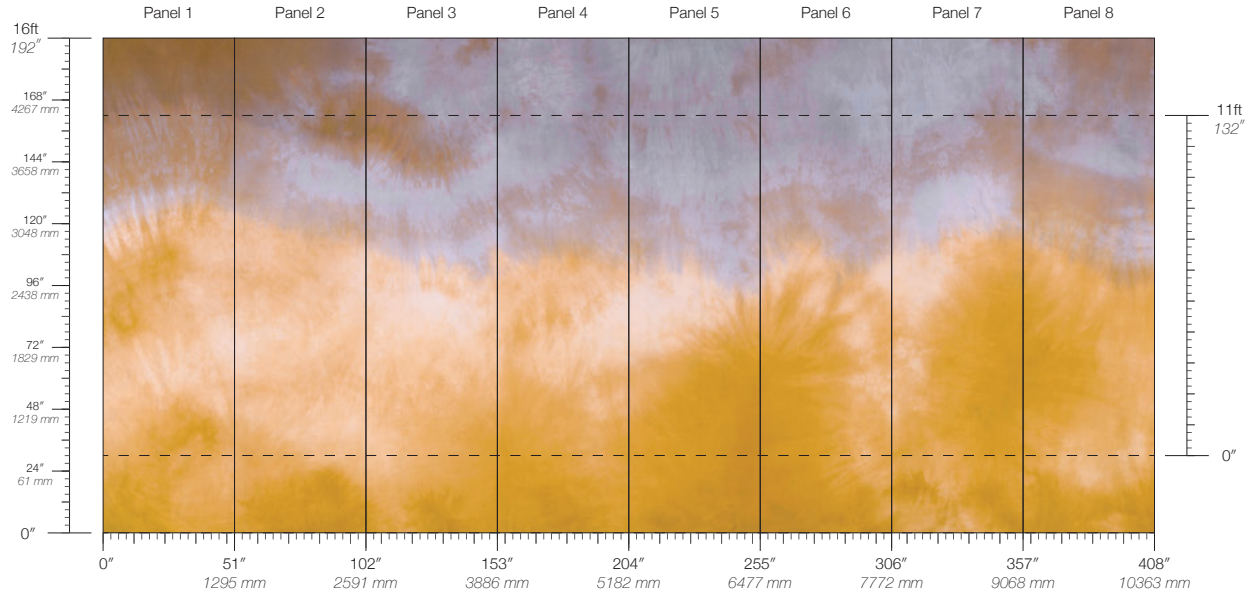

# Alchemy Turmeric

Suitable for residential and commercial projects

**COLOR**  
Turmeric

**ITEM**  
6844

**CONTENT**  
Type II PVC-Free

**PANEL WIDTH**  
51" / 1295 mm trimmed

**PANEL HEIGHT**  
132" / 3353 mm standard  
192" / 4877 mm extended