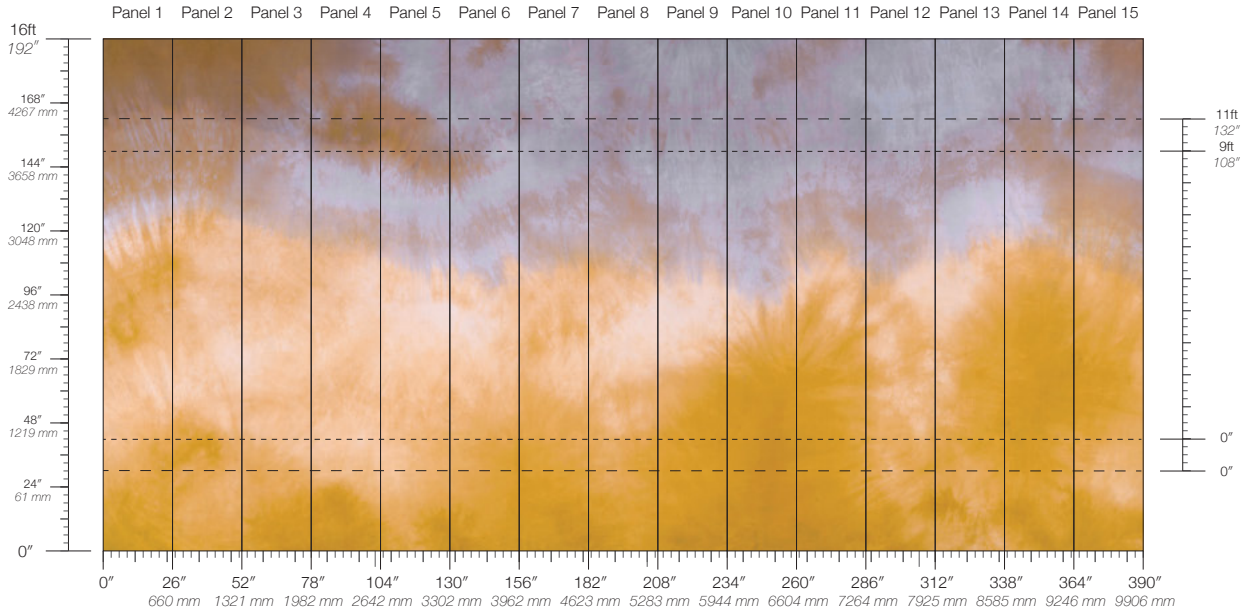

Alchemy Turmeric

Suitable for residential and some commercial projects

COLOR

Turmeric

Non-repeating

Custom options available

Refer to our website to see the full mural artwork. Reference the physical sample for color and texture. Panel maps represent mural artwork only.

ITEM

6804

STOCK

Made to order

MAINTENANCE

Water-based cleanser

CONTENT

Clay-Coated Paper

LEAD TIME

4 weeks to print

ENVIRONMENTAL

FSC Certified Content

PANEL WIDTH

26" / 660 mm trimmed

MINIMUM

1 panel

SPECS

100% Cellulose Fiber
8.5 oz/yd²
289 g/m²
Smooth Surface Texture

PANEL HEIGHT

108" / 2743 mm base
132" / 3353 mm standard
192" / 4877 mm extended

PRICE

Available upon request

ORIGIN

USA

TESTING

ASTM E84 Adhered Class A

REPEAT

DETAILS

DISCLAIMER