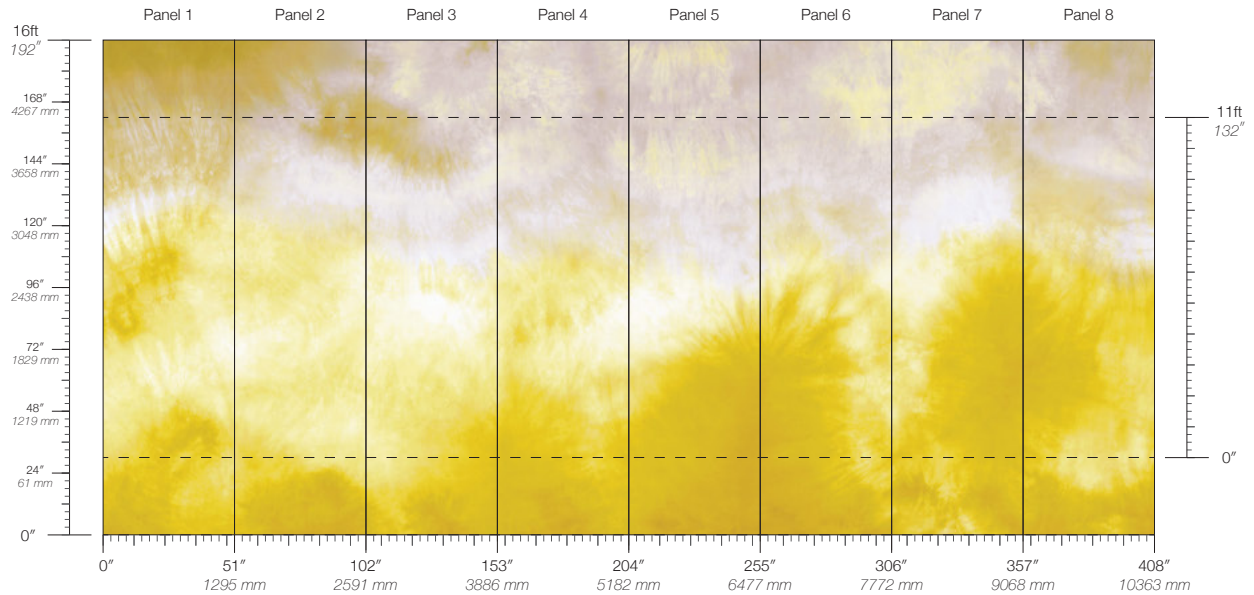

Alchemy Marigold

Suitable for residential and commercial projects

COLOR
Marigold

ITEM
6842

CONTENT
Type II PVC-Free

PANEL WIDTH
51" / 1295 mm trimmed

PANEL HEIGHT
132" / 3353 mm standard
192" / 4877 mm extended

REPEAT
Non-repeating

STOCK
Made to order

LEAD TIME
4 weeks to print

MINIMUM
1 panel

PRICE
Available upon request

ORIGIN
USA

DETAILS
Custom options available

MAINTENANCE
Water-based cleanser

ENVIRONMENTAL
Recycled Content
Phthalate Free
Low VOC
HPD Available

SPECS
Polyester/Natural Fiber face
Fabric backing
14 oz per linear yard
435.2 g per linear meter
Smooth surface texture

TESTING
(US) ASTM E84 Adhered Class A
(CN) CAN/ULC-S102.2 Class A
CCC-W-408D Type II
W-101 Type II Class A
ASTM E96 Procedure B - 66 Perms

CONTACT
sales@calicowallpaper.com
+1 718 243 1705
57 Lispenard Street
New York, NY 10013 USA

DISCLAIMER
Refer to our website to see the full mural artwork. Reference the physical sample for color and texture. Panel maps represent mural artwork only.